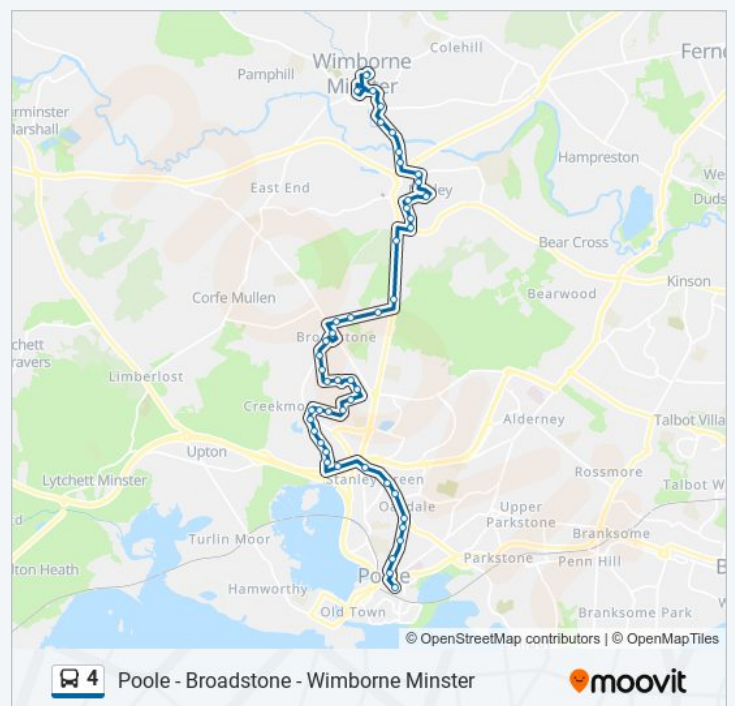

Sandbourne Road, Oakdale

Tatnam Road, Poole

Police Station, Poole

Barclays Set Down Only, Poole

Bus Station, Poole

48 stops

[VIEW LINE SCHEDULE](#)

- Bus Station, Poole
- Barclays, Poole
- Police Station, Poole
- Tatnam Road, Poole
- Stokes Avenue, Oakdale
- New Inn, Oakdale
- Service Station, Oakdale
- Heath Avenue, Stanley Green
- The Fleetsbridge, Stanley Green
- Pergin Crescent, Creekmoor
- Creekmoor Lane Roundabout, Creekmoor
- Petersham Road, Creekmoor
- Cabot Lane, Creekmoor
- Borley Road, Creekmoor
- Tarn Drive, Creekmoor
- Keighley Avenue, Waterloo Estate
- Rugby Road, Waterloo Estate
- Yunex, Waterloo Estate
- Plumer Road, Waterloo Estate
- Milne Road Shops, Waterloo Estate
- Methuen Road, Waterloo Estate
- Kitchener Crescent Top, Waterloo Estate
- Hillbourne Road Bottom, Waterloo Estate
- Hillbourne Church, Hillbourne Estate
- Mission Road, Hillbourne Estate
- Beech Wood Close, Hillbourne Estate
- Selby Close, Broadstone
- Broadway, Broadstone
- St. Johns Church, Broadstone
- Lower Golfinks Road, Broadstone
- Broadstone Cemetery, Broadstone

Wimborne Minster Route Timetable:

Sunday	08:40 - 18:10
Monday	05:35 - 22:05
Tuesday	05:35 - 22:05
Wednesday	05:35 - 22:05
Thursday	05:35 - 22:05
Friday	05:35 - 22:05
Saturday	06:25 - 22:05

#### 4 bus Info

**Direction:** Wimborne Minster

**Stops:** 48

**Trip Duration:** 40 min

**Line Summary:**

Poole Crematorium, Broadstone

Blackwater Drive, Merley

Queen Anne Drive, Merley

Rempstone Road, Merley

Mimosa Avenue, Merley

De Montfort Road, Merley

Huntingdon Drive, Merley

Merley First School, Oakley

Oakley House, Oakley

Oakley Road, Oakley

Canford Bridge, Oakley