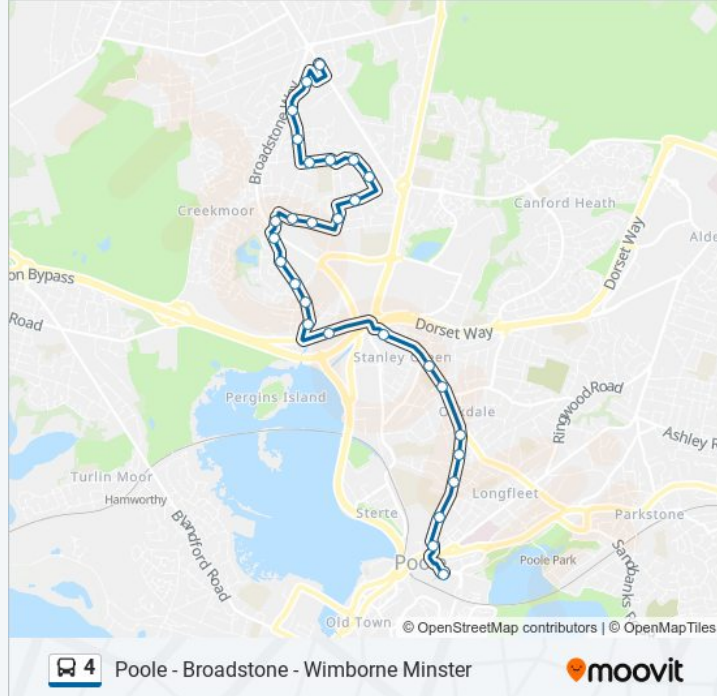

**Direction: Broadstone**

28 stops

[VIEW LINE SCHEDULE](#)

- Bus Station, Poole
- Barclays, Poole
- Police Station, Poole
- Tatnam Road, Poole
- Stokes Avenue, Oakdale
- New Inn, Oakdale
- Service Station, Oakdale
- Heath Avenue, Stanley Green
- The Fleetsbridge, Stanley Green
- Pergin Crescent, Creekmoor
- Creekmoor Lane Roundabout, Creekmoor
- Petersham Road, Creekmoor
- Cabot Lane, Creekmoor
- Borley Road, Creekmoor
- Tarn Drive, Creekmoor
- Keighley Avenue, Waterloo Estate
- Rugby Road, Waterloo Estate
- Yunex, Waterloo Estate
- Plumer Road, Waterloo Estate
- Milne Road Shops, Waterloo Estate
- Methuen Road, Waterloo Estate
- Kitchener Crescent Top, Waterloo Estate

**4 bus Info**

**Direction:** Broadstone

**Stops:** 28

**Trip Duration:** 24 min

**Line Summary:**

Hillbourne Road Bottom, Waterloo Estate

Hillbourne Church, Hillbourne Estate

Mission Road, Hillbourne Estate

### Direction: Poole

49 stops

[VIEW LINE SCHEDULE](#)

The Square, Wimborne Minster

Allenbourn School, Wimborne Minster

Police Station, Wimborne Minster

The Quarter Jack Surgery, Wimborne Minster

The Coach And Horses, Wimborne Minster

Rempstone Road, Merley

Queen Anne Drive, Merley

Blackwater Drive, Merley

Poole Crematorium, Broadstone

Dunyeats Road Top, Broadstone