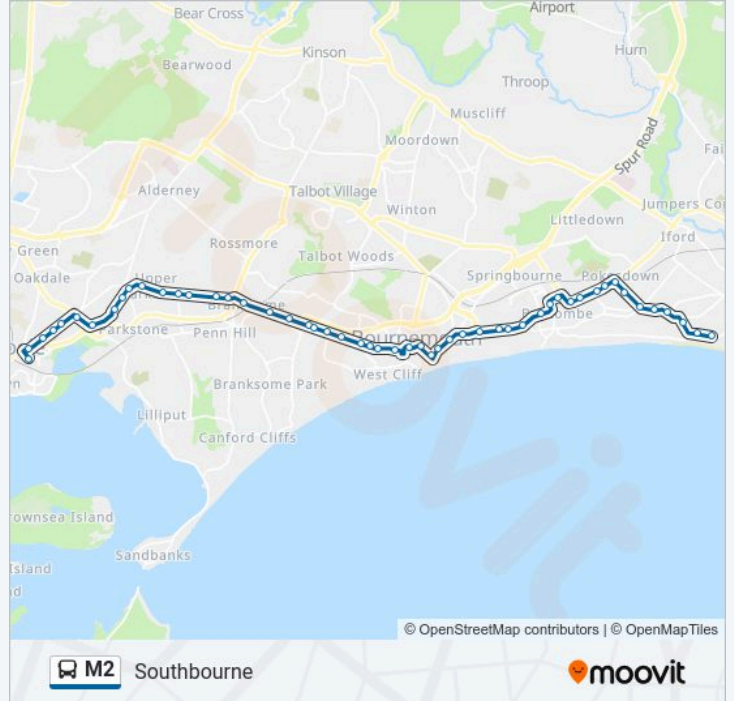

Lansdowne

St Swithuns Roundabout, Lansdowne

Derby Road, Boscombe

Lynton Court, Boscombe

Boscombe Gardens, Boscombe

Boscombe Crescent, Boscombe

Palmerston Road, Boscombe

Sovereign Centre, Boscombe

Ashley Road, Boscombe

Portman Road, Boscombe

Parkwood Road, Pokesdown

Hannington Road, Pokesdown

Pokesdown Station, Pokesdown

Darracott Road, Pokesdown

Fishermans Walk, West Southbourne

Grand Avenue, West Southbourne

Carbery Avenue, West Southbourne

Tuckton Corner, Southbourne

Avoncliffe Road, Southbourne

Southbourne Crossroads, Southbourne

M2 Southbourne

moovit

**Direction: Poole**

53 stops

[VIEW LINE SCHEDULE](#)

- Southbourne Crossroads, Southbourne
- Avoncliffe Road, Southbourne
- Clifton Road, Southbourne
- Tuckton Corner, Southbourne
- Carbery Avenue, West Southbourne
- Grand Avenue, West Southbourne
- Fishermans Walk, West Southbourne
- Darracott Road, Pokesdown
- Pokesdown Station, Pokesdown
- Hannington Road, Pokesdown
- Parkwood Road, Pokesdown
- Ashley Road, Boscombe
- Bus Station, Boscombe
- Palmerston Road, Boscombe
- Boscombe Crescent, Boscombe
- Boscombe Gardens, Boscombe
- Lynton Court, Boscombe
- Derby Road, Boscombe
- St Swithuns Roundabout, Lansdowne
- Lansdowne
- Lansdowne
- Top Of Bath Hill, Lansdowne
- Westover Road, Bournemouth
- Bournemouth Square, Bournemouth
- Poole Hill, West Cliff
- St Michaels Roundabout, West Cliff
- Queens Road, Westbourne
- Netherhall Gardens, Westbourne
- Grosvenor Road, Westbourne
- The Westbourne, Westbourne