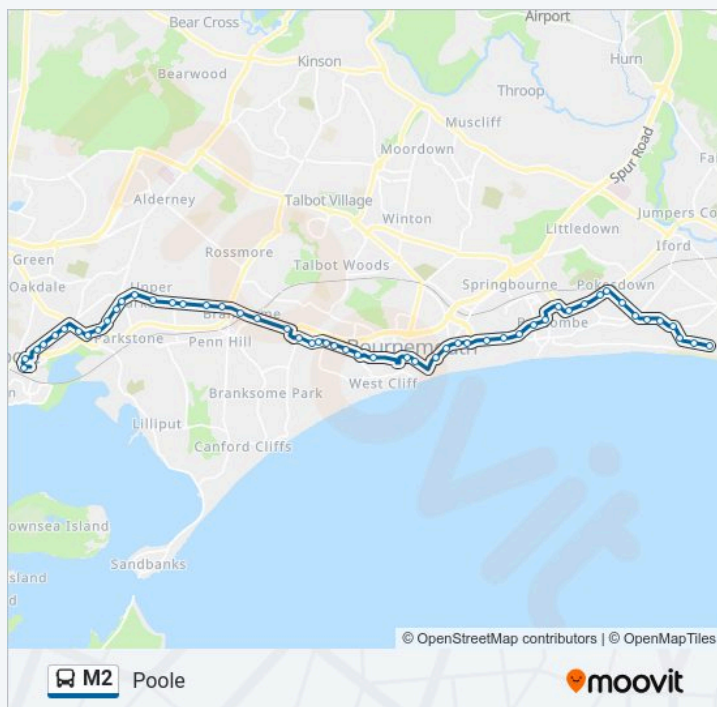

Direction: Poole

53 stops

[VIEW LINE SCHEDULE](#)

- Southbourne Crossroads, Southbourne
- Avoncliffe Road, Southbourne
- Clifton Road, Southbourne
- Tuckton Corner, Southbourne
- Carbery Avenue, West Southbourne
- Grand Avenue, West Southbourne
- Fishermans Walk, West Southbourne
- Darracott Road, Pokesdown
- Pokesdown Station, Pokesdown
- Hannington Road, Pokesdown
- Parkwood Road, Pokesdown
- Ashley Road, Boscombe
- Bus Station, Boscombe
- Palmerston Road, Boscombe
- Boscombe Crescent, Boscombe
- Boscombe Gardens, Boscombe
- Lynton Court, Boscombe
- Derby Road, Boscombe
- St Swithuns Roundabout, Lansdowne
- Lansdowne
- Lansdowne
- Top Of Bath Hill, Lansdowne
- Westover Road, Bournemouth
- Bournemouth Square, Bournemouth
- Poole Hill, West Cliff
- St Michaels Roundabout, West Cliff
- Queens Road, Westbourne
- Netherhall Gardens, Westbourne
- Grosvenor Road, Westbourne
- The Westbourne, Westbourne

Poole Route Timetable:

Monday	04:13 - 00:10
Tuesday	04:13 - 00:10
Wednesday	04:13 - 00:10
Thursday	04:13 - 00:10
Friday	04:13 - 00:10
Saturday	04:43 - 00:10
Sunday	04:43 - 00:10

M2 bus Info

Direction: Poole

Stops: 53

Trip Duration: 63 min

Line Summary: