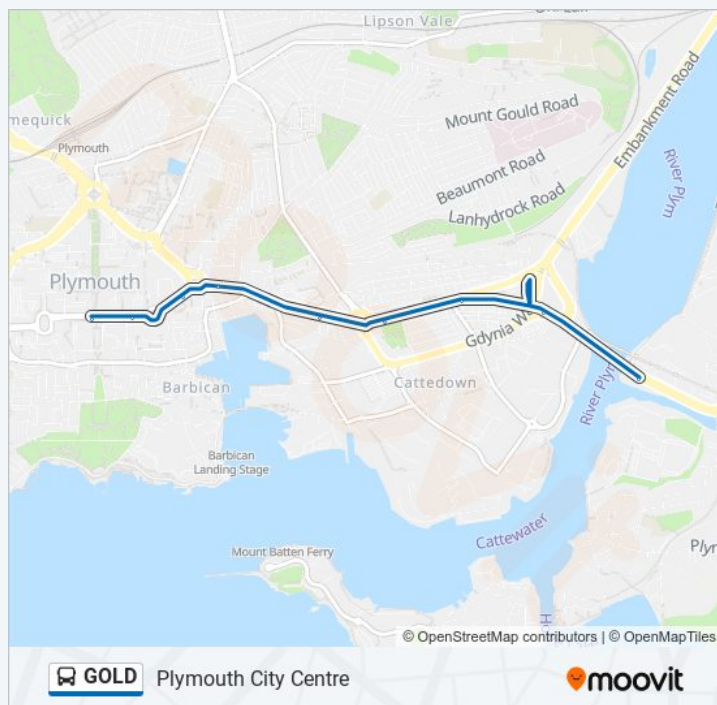

Youth Hostel Turn, Dartington

West Yarner, Dartington

Allerton Cross, Tigley

Tigley Cross, Tigley

Venton Manor, Brooking

Culver Lane, Culverlane

Small Lane, Culverlane

Rattery Mill, Rattery

Marley Head, South Brent

GOLD bus Info

Direction: Plymouth City Centre

Stops: 77

Trip Duration: 87 min

Line Summary:

Stidson Cross, South Brent

Pool Park, South Brent

London Inn Mews, South Brent

London Inn Mews, South Brent

A38 Slip Road Shell Garage, South Brent

Green Lane, Wrangaton

Siding Cross, Wrangaton

Monksmoor Bridge, Bittaford

Horse And Groom, Bittaford

Davey's Cross, Filham

Stops: 52

Trip Duration: 65 min

Line Summary:

A38 Slip Road Shell Garage, South Brent

London Inn Mews, South Brent

Pool Park, South Brent

Stidson Cross, South Brent

Marley Head, South Brent