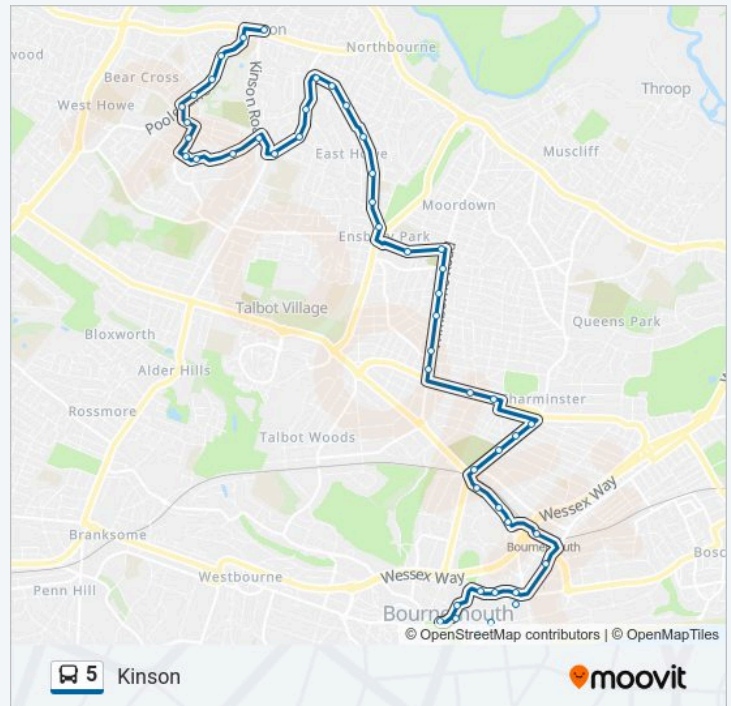

Saturday

06:30 - 23:45

5 bus Info

Direction: Kinson

Stops: 45

Trip Duration: 45 min

Line Summary:

St Philips Church, Turbary Common

Rochester Road, Turbary Common

Poole Lane, Turbary Common

Mayfair Gardens, Kinson

Durdells Avenue, Kinson

Great Oaks, Kinson

Oxford Lane, Kinson

Library, Kinson

5 bus time schedules and route maps are available in an offline PDF at moovitapp.com. Use the Moovit App to see live bus times, train schedule or subway schedule, and step-by-step directions for all public transit in South West.