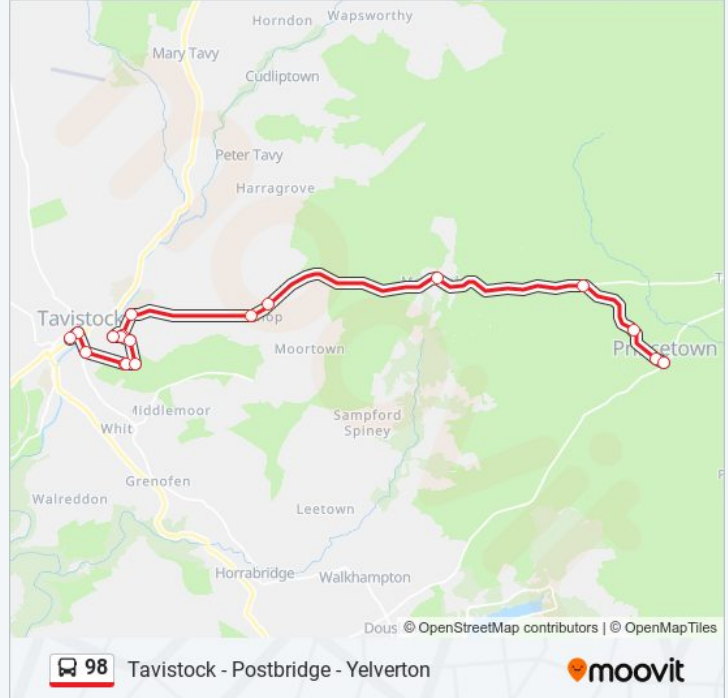

**Trip Duration:** 28 min

**Line Summary:**

**Direction: Tavistock**

26 stops

[VIEW LINE SCHEDULE](#)

- Yelverton Roundabout, Yelverton
- Burrator Inn, Dousland
- Sharpitor, Walkhampton
- Fox Tor Cafe, Prinetown
- Hotel, Two Bridges
- Bellever, Postbridge
- Post Office, Postbridge
- Post Office, Postbridge
- Powder Mills, Two Bridges
- Hotel, Two Bridges
- Fox Tor Cafe, Prinetown
- Dartmoor Visitor Centre, Prinetown
- Primary School, Prinetown
- Dartmoor Prison, Prinetown
- Cross, Rundlestone
- Dartmoor Inn, Merrivale
- Higher Longford, Tavistock
- Moorshop, Tavistock

**98 bus Info**

**Direction:** Tavistock

**Stops:** 26

**Trip Duration:** 28 min

**Line Summary:**

Walkham Close, Greenlands Estate

Meavy Way, Greenlands Estate

Plym Crescent, Greenlands Estate

Cox Tor Road, Greenlands Estate

Tavistock Golf Club, Greenlands Estate

Down Road Bottom, Tavistock

Bedford Hotel, Tavistock

Bus Station, Tavistock

**Direction: Yelverton**

29 stops

[VIEW LINE SCHEDULE](#)

**98 bus Info**

**Direction:** Yelverton

**Stops:** 29

**Trip Duration:** 43 min

**Line Summary:**

Fox Tor Cafe, Princetown

Hotel, Two Bridges

Powder Mills, Two Bridges