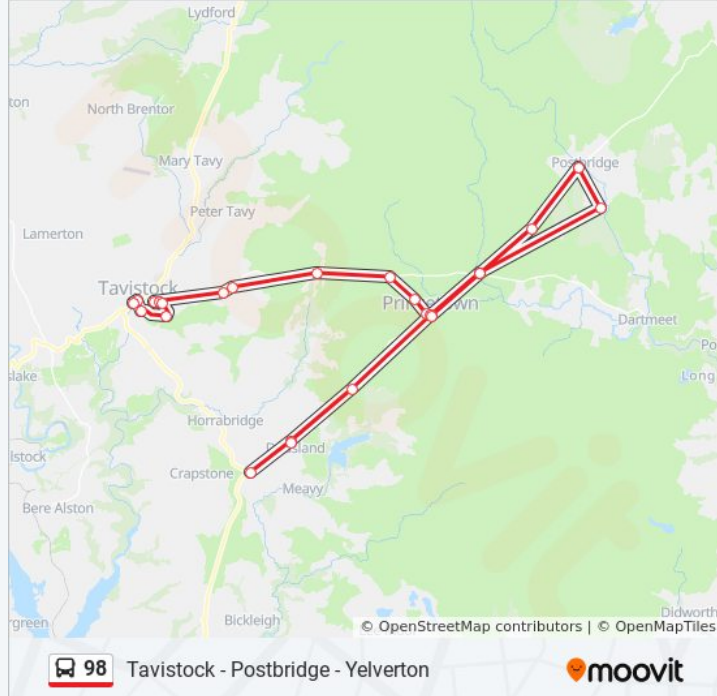

**Trip Duration:** 28 min

**Line Summary:**

**Direction: Tavistock**

26 stops

[VIEW LINE SCHEDULE](#)

- Yelverton Roundabout, Yelverton
- Burrator Inn, Dousland
- Sharpitor, Walkhampton
- Fox Tor Cafe, Prinetown
- Hotel, Two Bridges
- Bellever, Postbridge
- Post Office, Postbridge
- Post Office, Postbridge
- Powder Mills, Two Bridges
- Hotel, Two Bridges
- Fox Tor Cafe, Prinetown
- Dartmoor Visitor Centre, Prinetown
- Primary School, Prinetown
- Dartmoor Prison, Prinetown
- Cross, Rundlestone
- Dartmoor Inn, Merrivale
- Higher Longford, Tavistock
- Moorshop, Tavistock

**98 bus Info**

**Direction:** Tavistock

**Stops:** 26

**Trip Duration:** 28 min

**Line Summary:**

Walkham Close, Greenlands Estate

Meavy Way, Greenlands Estate

Plym Crescent, Greenlands Estate

Cox Tor Road, Greenlands Estate

Tavistock Golf Club, Greenlands Estate

Down Road Bottom, Tavistock

Bedford Hotel, Tavistock

Bus Station, Tavistock

**Direction: Yelverton**

29 stops

[VIEW LINE SCHEDULE](#)

**98 bus Info**

**Direction:** Yelverton

**Stops:** 29

**Trip Duration:** 43 min

**Line Summary:**

Fox Tor Cafe, Princetown

Hotel, Two Bridges

Powder Mills, Two Bridges