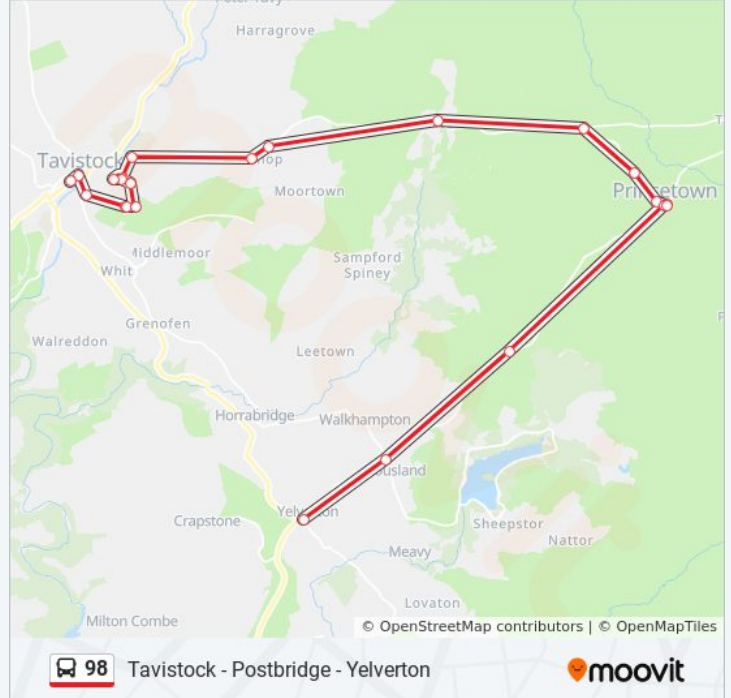

Fox Tor Cafe, Princetown

Hotel, Two Bridges

Powder Mills, Two Bridges

Bellever, Postbridge

Post Office, Postbridge

Powder Mills, Two Bridges

Hotel, Two Bridges

Fox Tor Cafe, Princetown

Sharpitor, Walkhampton

Burrator Inn, Dousland

Yelverton Roundabout, Yelverton

98 bus time schedules and route maps are available in an offline PDF at moovitapp.com. Use the [Moovit App](#) to see live bus times, train schedule or subway schedule, and step-by-step directions for all public transit in South West.

[About Moovit](#) • [MaaS Solutions](#) • [Supported Countries](#) • [Mooviter Community](#)

© 2024 Moovit - All Rights Reserved

Check Live Arrival Times