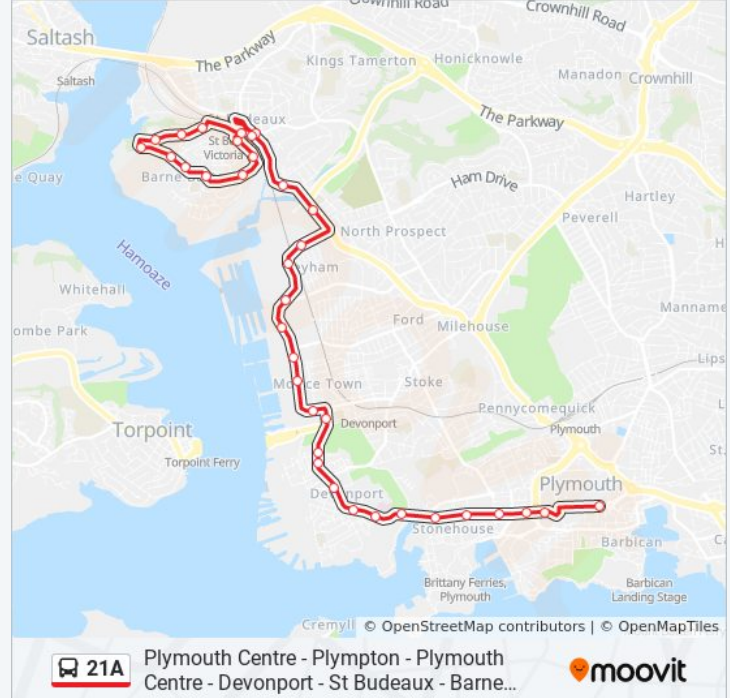

Saltash Road, Keyham

Hms Drake, Keyham

Wombwell Crescent, Keyham

Camels Head Dockyard, Camels Head

Harbour Avenue, Camels Head

St Budeaux Square 1, St Budeaux

Ferry Road Station, Barne Barton

Rennie Avenue, Barne Barton

Scott Avenue, Barne Barton

Beattie Road, Barne Barton

Foulston Avenue, Barne Barton

Foulston Avenue, Barne Barton

Rugby Pitch, Barne Barton

Savage Road, Barne Barton

Wilkinson Road, Barne Barton

Poole Park Road, Barne Barton

Barne Barton Primary School, Barne Barton

St Budeaux Square 3, St Budeaux

21A bus time schedules and route maps are available in an offline PDF at moovitapp.com. Use the [Moovit App](#) to see live bus times, train schedule or subway schedule, and step-by-step directions for all public transit in South West.

[About Moovit](#) • [MaaS Solutions](#) • [Supported Countries](#) • [Mooviter Community](#)

© 2023 Moovit - All Rights Reserved

Check Live Arrival Times