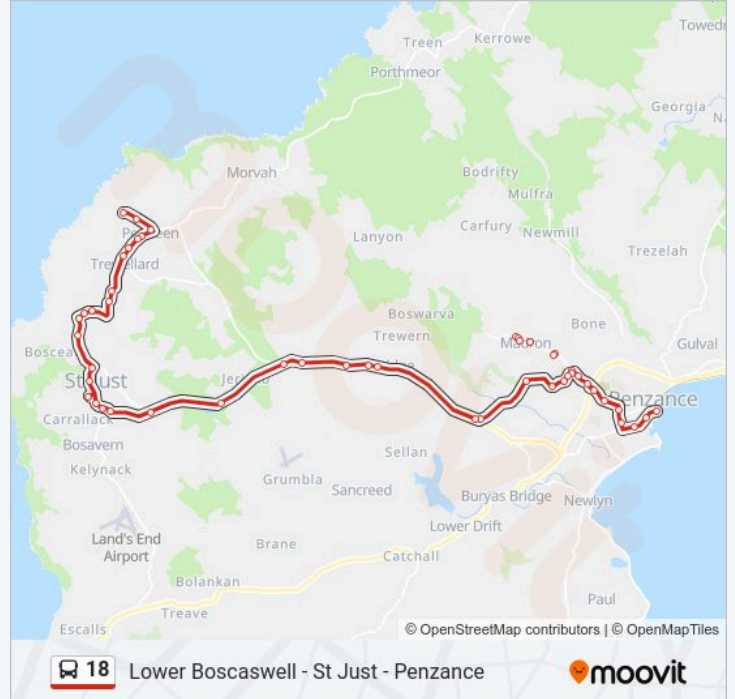

Creswell Terrace, Botallack

Falmouth Place, Carnyorth

Carnyorth Terrace, Carnyorth

Trewellard Arms, Trewellard

Geevor Tin Mine, Pendeen

Boscaswell Playing Fields, Pendeen

Church Road, Pendeen

Boscaswell Stores, Pendeen

Moorland Close, Pendeen

Boscaswell Estate, Lower Boscaswell

**Direction: Penzance**

50 stops

[VIEW LINE SCHEDULE](#)