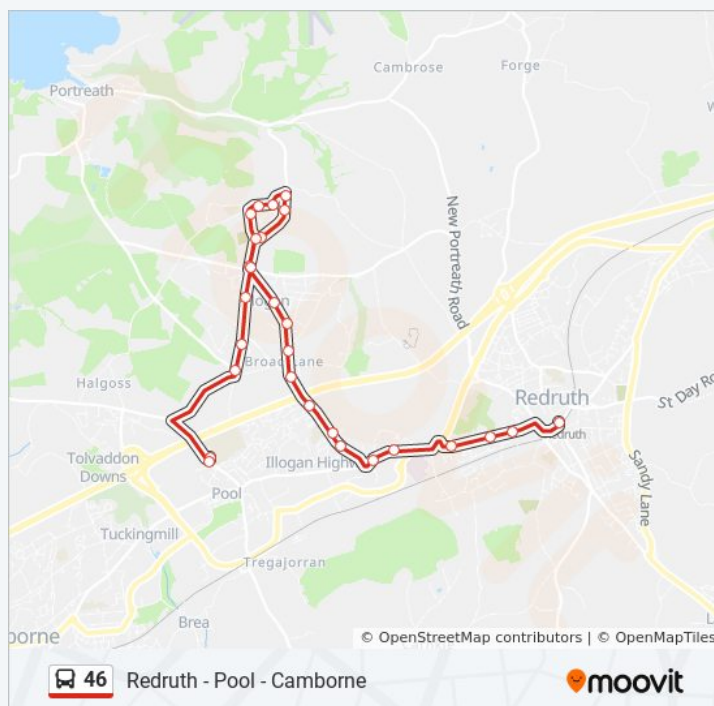

Direction: Nance

36 stops

[VIEW LINE SCHEDULE](#)

Bus Station, Camborne
Veor House, Camborne
Trevithick Surgery, Camborne
Church Street, Camborne
Pengwarras Road, Treswithian
Weeth Close, Treswithian
Weeth School, Camborne
Weeth Lane, Camborne
Harefield Crescent, Camborne
Aneray Road, Tuckingmill
Cliff View Road, Camborne
Boiler Works Road, Camborne
Trevarno Road, Camborne
Pendarves Street, Tuckingmill
Dudnance Lane, Pool
Tesco Extra, Pool
Carn Brea Leisure Centre, Pool
Health Centre, Pool
Moorfield Rd Pool School, Pool
Cort Treloweth, Pool
Townfield, Pool
Treloweth Community Centre, Pool
Killersfield, Pool
Harrison Gardens, Pool
Higher Broad Lane, Pool
Chapel, Broad Lane
Merrits Hill, West Tolgus
Paynters Lane, West Tolgus
Illogan Park, Illogan
Robartes Arms, Illogan

Direction: Redruth

34 stops

[VIEW LINE SCHEDULE](#)

School Car Park, Pool
Moorfield Rd Pool School, Pool
Cort Treloweth, Pool
Townfield, Pool
Treloweth Community Centre, Pool
Killersfield, Pool
Harrison Gardens, Pool
Higher Broad Lane, Pool
Chapel, Broad Lane
Merrits Hill, West Tolgus
Paynters Lane, West Tolgus
Illogan Park, Illogan
Robartes Arms, Illogan
Bridge Road, Paynters Lane End
Middle Of Bridge Road, Paynters Lane End
Top Of Bridge Road, Nance
Coronation Road, Nance
Tangye Close, Nance
Church Road, Nance
Bottom Of Church Road, Paynters Lane End
Robartes Arms, Illogan
Illogan Park, Illogan
Paynters Lane, West Tolgus
Merrits Hill, West Tolgus
Chapel, Broad Lane
Higher Broad Lane, Pool
Bosmeor Park, Illogan Highway
Chariot Road, Illogan Highway
Rounding Walls, Illogan Highway
Barncoose Terrace, Redruth

Trip Duration: 25 min

Line Summary:

South Park, Redruth

Penventon Terrace, Redruth

Penventon Hotel, Redruth

Railway Station, Redruth

46 bus time schedules and route maps are available in an offline PDF at moovitapp.com. Use the [Moovit App](#) to see live bus times, train schedule or subway schedule, and step-by-step directions for all public transit in South West.