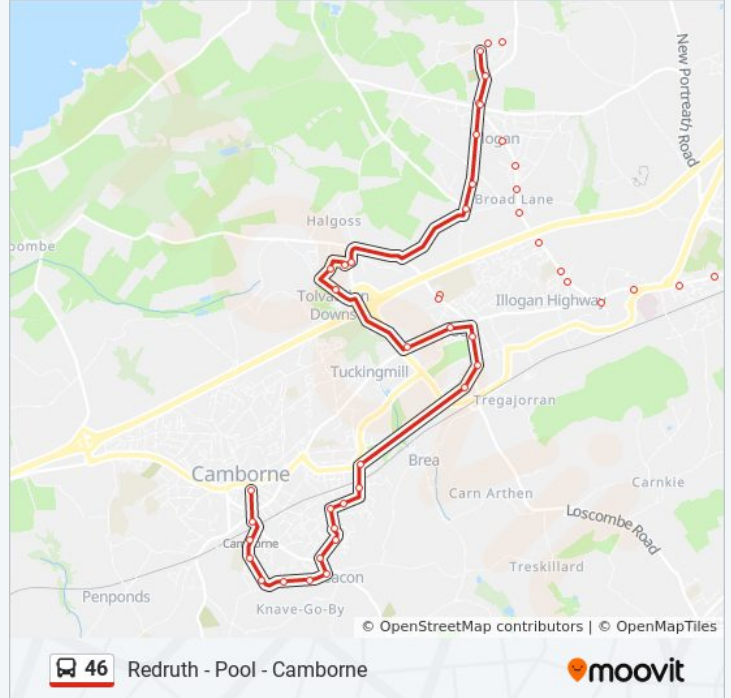

46 bus Info

Direction: Camborne

Stops: 53

Trip Duration: 23 min

Line Summary:

Illogan Park, Illogan
Paynters Lane, West Tolgus
Merrits Hill, West Tolgus
Chapel, Broad Lane
Higher Broad Lane, Pool
Menhaye Gardens, Pool
Killersfield, Pool
Treloweth Community Centre, Pool
Townfield, Pool
Cort Treloweth, Pool
Moorfield Rd Pool School, Pool
Pool School, Pool
School Car Park, Pool
Health Centre, Pool
Carn Brea Leisure Centre, Pool
Tesco Extra, Pool
Dudnance Lane, Pool
Pendarves Street, Tuckingmill
Trevarno Road, Camborne
Boiler Works Road, Camborne
Cliff View Road, Camborne
Aneray Road, Tuckingmill
Harefield Crescent, Camborne
Weeth Lane, Camborne
Weeth School, Camborne
Weeth Close, Treswithian
Pengwarras Road, Treswithian
Church Street, Camborne
Trevithick Surgery, Camborne
Basset Street, Camborne
Bus Station, Camborne

Direction: Nance

36 stops

[VIEW LINE SCHEDULE](#)

Bus Station, Camborne
Veor House, Camborne
Trevithick Surgery, Camborne
Church Street, Camborne
Pengwarras Road, Treswithian
Weeth Close, Treswithian
Weeth School, Camborne
Weeth Lane, Camborne
Harefield Crescent, Camborne
Aneray Road, Tuckingmill
Cliff View Road, Camborne
Boiler Works Road, Camborne
Trevarno Road, Camborne
Pendarves Street, Tuckingmill
Dudnance Lane, Pool
Tesco Extra, Pool
Carn Brea Leisure Centre, Pool
Health Centre, Pool
Moorfield Rd Pool School, Pool
Cort Treloweth, Pool
Townfield, Pool
Treloweth Community Centre, Pool
Killersfield, Pool
Harrison Gardens, Pool
Higher Broad Lane, Pool
Chapel, Broad Lane
Merrits Hill, West Tolgus
Paynters Lane, West Tolgus
Illogan Park, Illogan
Robartes Arms, Illogan