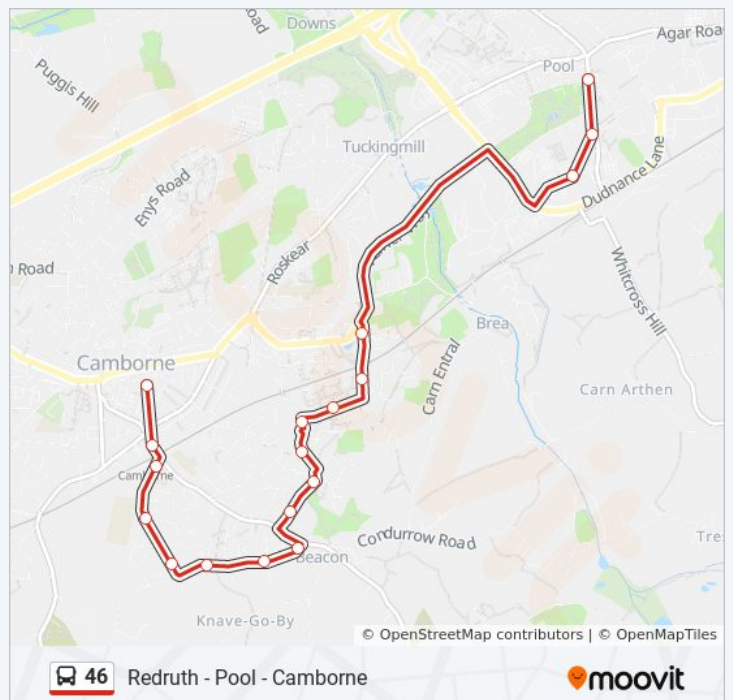

Pool Route Timetable:

Sunday	Not Operational
Monday	14:35
Tuesday	14:35
Wednesday	14:35
Thursday	14:35
Friday	14:35
Saturday	Not Operational

46 bus Info

Direction: Pool

Stops: 18

Trip Duration: 18 min

Line Summary:

Direction: Redruth

34 stops

[VIEW LINE SCHEDULE](#)

School Car Park, Pool
Moorfield Rd Pool School, Pool
Cort Treloweth, Pool
Townfield, Pool
Treloweth Community Centre, Pool
Killersfield, Pool
Harrison Gardens, Pool
Higher Broad Lane, Pool
Chapel, Broad Lane
Merrits Hill, West Tolgus
Paynters Lane, West Tolgus
Illogan Park, Illogan
Robartes Arms, Illogan
Bridge Road, Paynters Lane End
Middle Of Bridge Road, Paynters Lane End
Top Of Bridge Road, Nance
Coronation Road, Nance
Tangye Close, Nance
Church Road, Nance
Bottom Of Church Road, Paynters Lane End
Robartes Arms, Illogan
Illogan Park, Illogan
Paynters Lane, West Tolgus
Merrits Hill, West Tolgus
Chapel, Broad Lane
Higher Broad Lane, Pool
Bosmeor Park, Illogan Highway
Chariot Road, Illogan Highway
Rounding Walls, Illogan Highway
Barncoose Terrace, Redruth