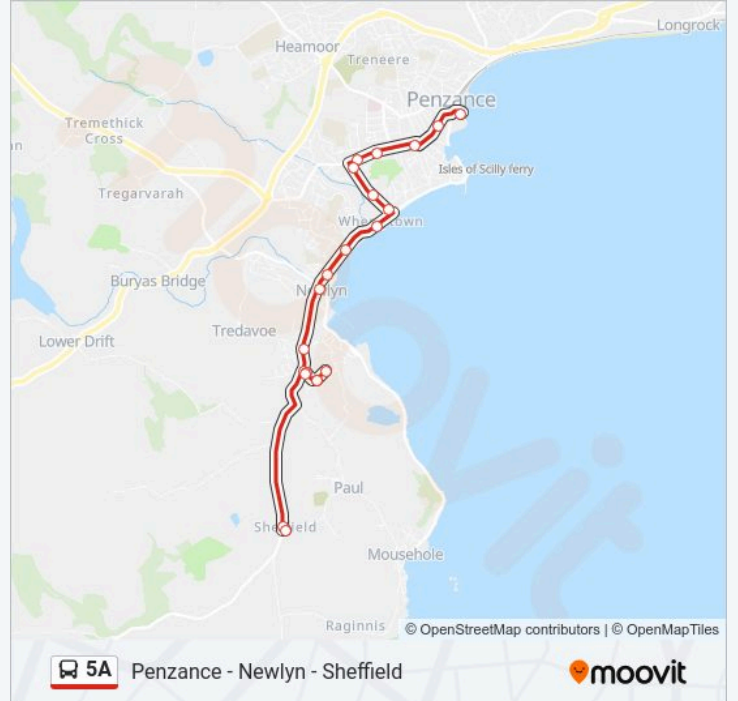

## Direction: Sheffield

21 stops

[VIEW LINE SCHEDULE](#)

Bus Station, Penzance

Market Jew Street, Penzance

Green Market, Penzance

St Claire'S, Penzance

Top Of Alexandra Road, Penzance

## 5A bus Info

**Direction:** Sheffield

**Stops:** 21

**Trip Duration:** 24 min

**Line Summary:**

Gwavas Estate, Newlyn

Long Row, Sheffield

South Place, Sheffield