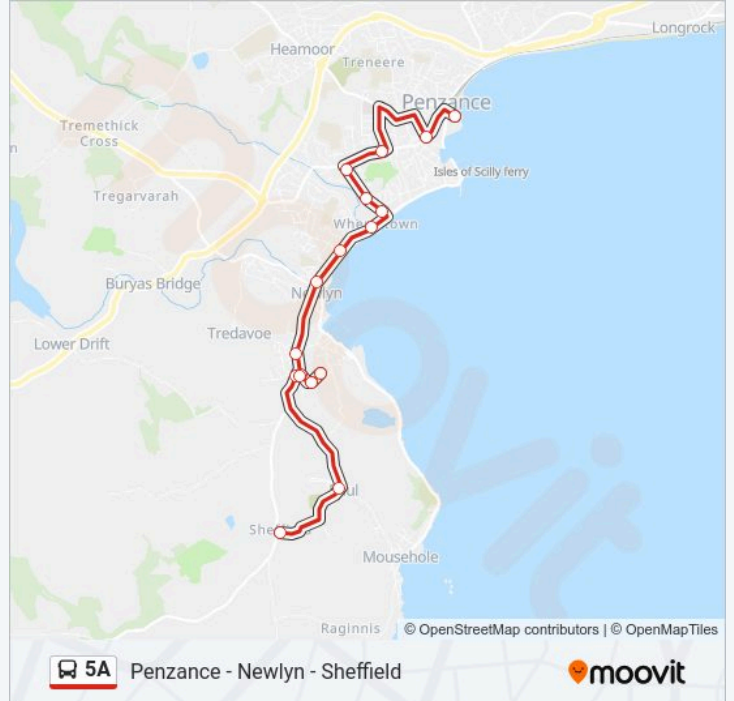

#### Direction: Penzance

18 stops

[VIEW LINE SCHEDULE](#)

South Place, Sheffield  
Boslandew Hill, Paul  
Gwavas Cross Roads, Newlyn  
Gwavas Estate, Newlyn  
Chywoone Avenue, Newlyn  
Chywoone Crescent, Newlyn  
Chywoone Avenue, Newlyn  
Gwavas Estate, Newlyn  
Chywoone Hill, Newlyn  
Newlyn Bridge, Newlyn  
Lidden Road, Penzance  
Lidl, Penzance  
Bottom Of Alexandra Road, Penzance  
Chynance, Penzance  
Alexandra Road, Penzance  
First And Last, Penzance  
Market Jew Street, Penzance  
Bus Station, Penzance

#### 5A bus Info

**Direction:** Penzance

**Stops:** 18

**Trip Duration:** 30 min

**Line Summary:**

## Direction: Sheffield

21 stops

[VIEW LINE SCHEDULE](#)

Bus Station, Penzance

Market Jew Street, Penzance

Green Market, Penzance

St Claire'S, Penzance

Top Of Alexandra Road, Penzance

## 5A bus Info

**Direction:** Sheffield

**Stops:** 21

**Trip Duration:** 24 min

**Line Summary:**

Gwavas Estate, Newlyn

Long Row, Sheffield

South Place, Sheffield