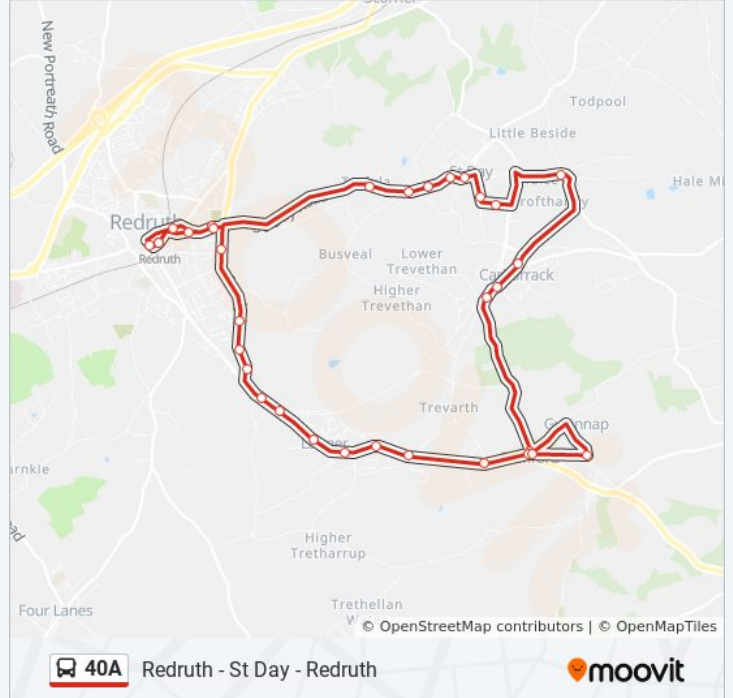

Wheal Jewel, St Day

Hall, Crofthandy

Skyber Vean, St Day

St Day Holiday Park, St Day

Church Street, St Day

Post Office, St Day

Chapel Street, St Day

Vogue Hill, Vogue

Vogue

Little Trefula, Vogue

Cemetery, Redruth

Trefusis Terrace, Redruth

Railway Station, Redruth

40A bus time schedules and route maps are available in an offline PDF at moovitapp.com. Use the [Moovit App](#) to see live bus times, train schedule or subway schedule, and step-by-step directions for all public transit in South West.

[About Moovit](#) · [MaaS Solutions](#) · [Supported Countries](#) · [Mooviter Community](#)

© 2024 Moovit - All Rights Reserved

Check Live Arrival Times