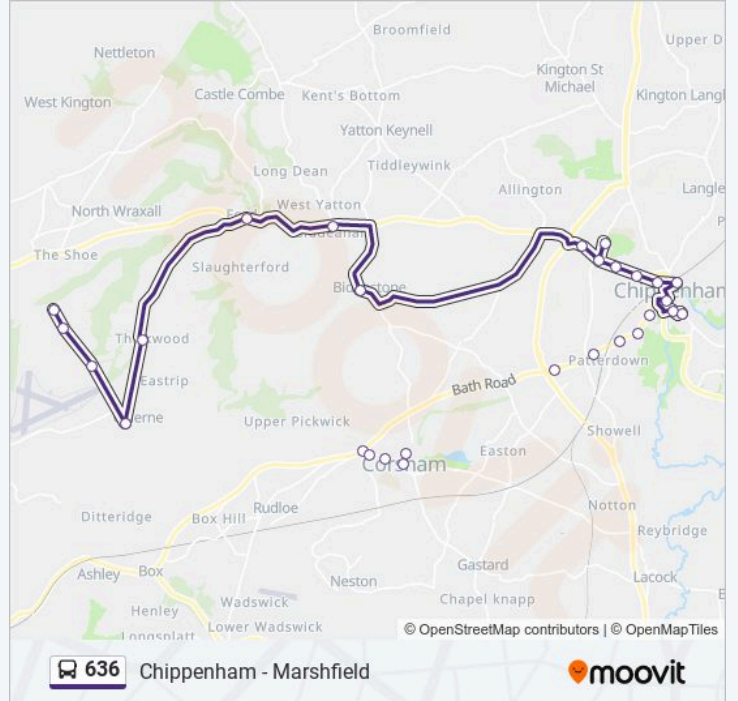

636 bus Info

Direction: Chippenham

Stops: 22

Trip Duration: 37 min

Line Summary:

Bus Station, Chippenham

Direction: Colerne

18 stops

The Barracks, Colerne

Walnut Drive, Colerne

Pinewood Way, Colerne

636 bus Time Schedule

Colerne Route Timetable:

Sunday	Not Operational
Monday	10:00 - 14:50
Tuesday	10:00 - 14:50
Wednesday	10:00 - 14:50
Thursday	10:00 - 14:50
Friday	10:00 - 14:50
Saturday	Not Operational

636 bus Info

Direction: Colerne

Stops: 18

Trip Duration: 28 min

Line Summary:

Direction: Marshfield

26 stops

[VIEW LINE SCHEDULE](#)

Trip Duration: 45 min

Line Summary:

Turn, North Wraxall

Shoe Inn, the Shoe

The Turn, Upper Wraxall

Withymead Road, Marshfield

Marshfield Community Centre, Marshfield

The Crown Hotel, Marshfield