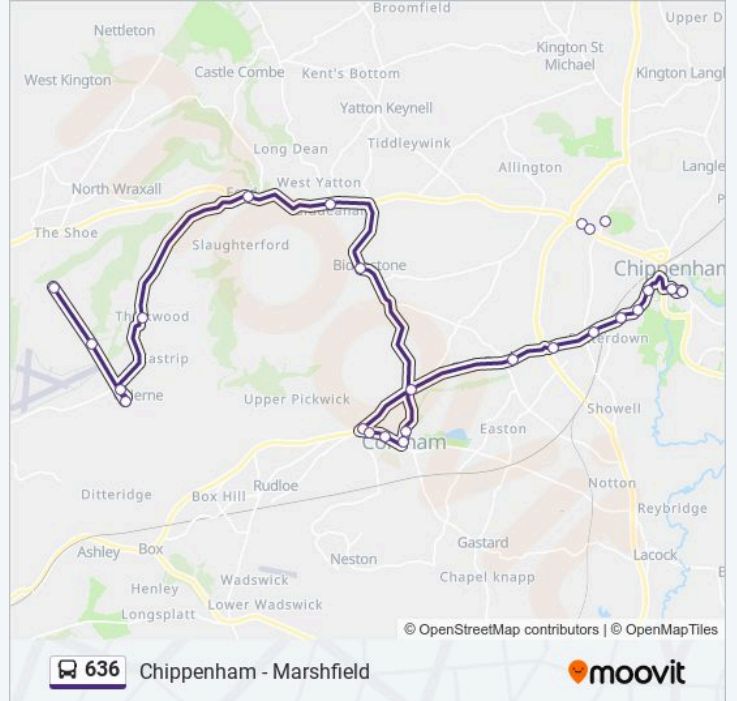

Direction: Chippenham

22 stops

[VIEW LINE SCHEDULE](#)

- Pinewood Way, Colerne
- The Barracks, Colerne
- St John's Church, Colerne
- Primary School, Colerne
- Valley Way Shelter, Thickwood
- Park Lane, Ford
- Crown Inn, Giddeahall
- Pond, Biddestone
- Newlands Road, Corsham
- Newlands Road Co-Op, Corsham
- Oliver Avenue, Corsham
- Dickens Avenue, Corsham
- Two Pigs, Corsham
- Cross Keys, Corsham
- Chequers Cross Road, Chippenham
- Sainsburys, Chippenham
- B And Q, Chippenham
- Rowden Arms, Rowden
- Community Hospital, Chippenham
- Charter Road, Chippenham
- Waitrose, Chippenham

636 bus Info

Direction: Chippenham

Stops: 22

Trip Duration: 37 min

Line Summary:

Bus Station, Chippenham

Direction: Colerne

18 stops

636 bus Info

Direction: Colerne

Stops: 18

Trip Duration: 28 min

Line Summary:

Direction: Marshfield

26 stops

[VIEW LINE SCHEDULE](#)

Trip Duration: 45 min

Line Summary:

Turn, North Wraxall

Shoe Inn, the Shoe

The Turn, Upper Wraxall

Withymead Road, Marshfield

Marshfield Community Centre, Marshfield

The Crown Hotel, Marshfield