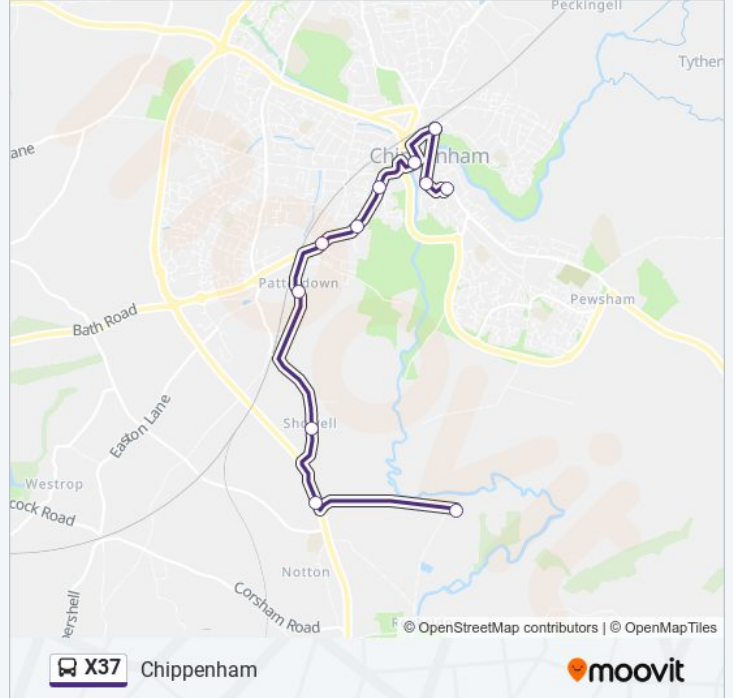

### Direction: Chippenham

11 stops

[VIEW LINE SCHEDULE](#)

Wiltshire College, Lackham  
Wiltshire College, Lackham  
Showell Farm, Chippenham  
Patterdown, Chippenham  
Rowden Arms, Rowden  
Community Hospital, Chippenham  
Charter Road, Chippenham  
Town Bridge, Chippenham  
Railway Station Approach, Chippenham  
Waitrose, Chippenham  
Bus Station, Chippenham

### X37 bus Info

**Direction:** Chippenham

**Stops:** 11

**Trip Duration:** 21 min

**Line Summary:**

**Direction: Lackham**

14 stops

[VIEW LINE SCHEDULE](#)

- Sheldon School, Chippenham
- Hungerdown Lane, Chippenham
- Fenway Park, Chippenham
- Hardenhuish Avenue, Chippenham
- New Road, Chippenham
- Railway Station Approach, Chippenham
- Town Bridge, Chippenham
- Bus Station, Chippenham
- Charter Road, Chippenham
- Community Hospital, Chippenham
- Rowden Arms, Rowden
- Patterdown, Chippenham
- Showell Farm, Chippenham
- Wiltshire College, Lackham