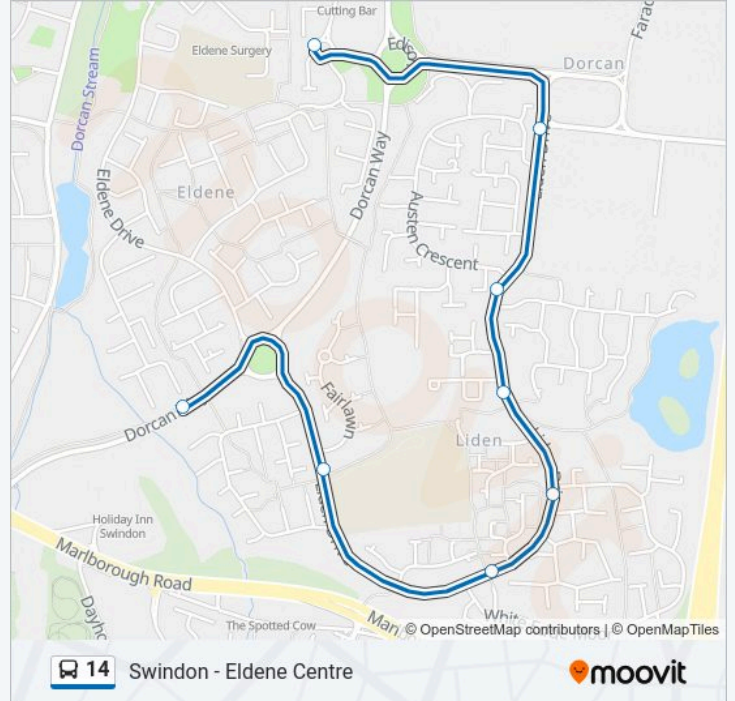

Direction: Eldene

21 stops

[VIEW LINE SCHEDULE](#)

- Bus Station, Swindon
- Corporation Street, Swindon
- Spring Gardens, Swindon
- Fire Station, Swindon
- Ambulance Station, Swindon
- Russell Walk, Walcot East
- Sussex Place, Walcot East
- New College, Park North
- Kirby Close, Park South
- Berrington Road, Lawn
- Ripon Way, Park South
- Coate Water, Coate
- Holiday Inn, Coate
- Snodshill Roundabout, Liden
- Liden Academy, Liden
- Tryon Close, Liden
- White Edge Moor, Liden
- Liden Centre, Liden
- Austen Crescent, Liden
- Royal Mail Centre, Liden
- Eldene Centre, Eldene

Snodshill Roundabout, Liden

Liden Academy, Liden

Tryon Close, Liden

White Edge Moor, Liden

Liden Centre, Liden

Austen Crescent, Liden

Royal Mail Centre, Liden

Eldene Centre, Eldene

Direction: Eldene

Stops: 8

Trip Duration: 5 min

Line Summary:

Direction: Liden

33 stops

[VIEW LINE SCHEDULE](#)

- Bus Station, Swindon
- Corporation Street, Swindon
- Spring Gardens, Swindon
- Fire Station, Swindon
- Ambulance Station, Swindon
- Russell Walk, Walcot East
- Sussex Place, Walcot East
- New College, Park North
- Kirby Close, Park South
- Berrington Road, Lawn
- Ripon Way, Park South
- Coate Water, Coate
- Holiday Inn, Coate
- Snodshill Roundabout, Liden
- Liden Academy, Liden
- Tryon Close, Liden
- White Edge Moor, Liden
- Liden Centre, Liden

Direction: Liden

Stops: 33

Trip Duration: 27 min

Line Summary:

Austen Crescent, Liden

Royal Mail Centre, Liden

Faraday Road, Liden

Faraday Park, Dorcan