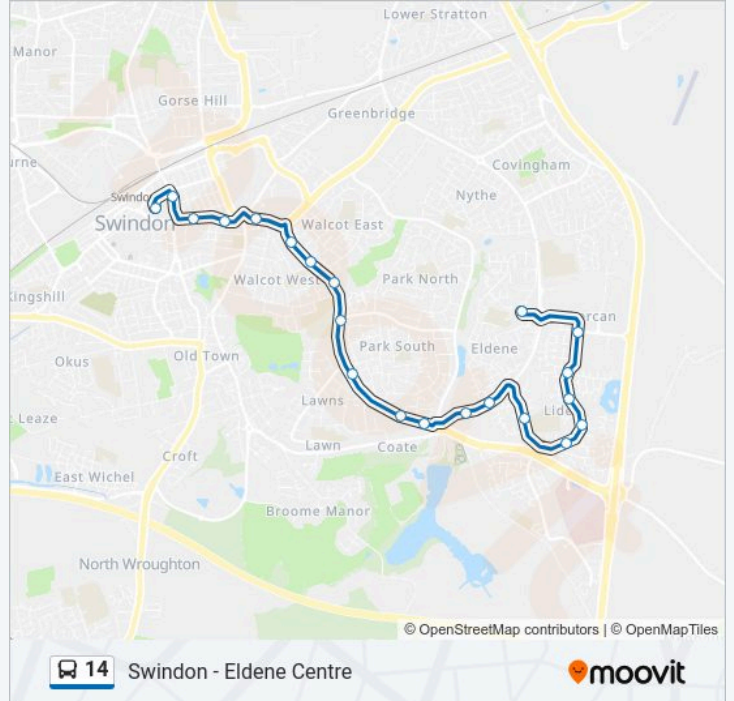

Direction: Eldene

21 stops

[VIEW LINE SCHEDULE](#)

- Bus Station, Swindon
- Corporation Street, Swindon
- Spring Gardens, Swindon
- Fire Station, Swindon
- Ambulance Station, Swindon
- Russell Walk, Walcot East
- Sussex Place, Walcot East
- New College, Park North
- Kirby Close, Park South
- Berrington Road, Lawn
- Ripon Way, Park South
- Coate Water, Coate
- Holiday Inn, Coate
- Snodshill Roundabout, Liden
- Liden Academy, Liden
- Tryon Close, Liden
- White Edge Moor, Liden
- Liden Centre, Liden
- Austen Crescent, Liden
- Royal Mail Centre, Liden
- Eldene Centre, Eldene

14 bus Info

Direction: Eldene

Stops: 21

Trip Duration: 16 min

Line Summary:

Direction: Eldene

8 stops

[VIEW LINE SCHEDULE](#)

Direction: Liden

Stops: 33

Trip Duration: 27 min

Line Summary:

Austen Crescent, Liden

Royal Mail Centre, Liden

Faraday Road, Liden

Faraday Park, Dorcan

14 bus Info

Direction: Swindon

Stops: 32

Trip Duration: 29 min

Line Summary:

Bowleymead, Eldene

Islandsmead, Eldene

Aymer Place, Eldene