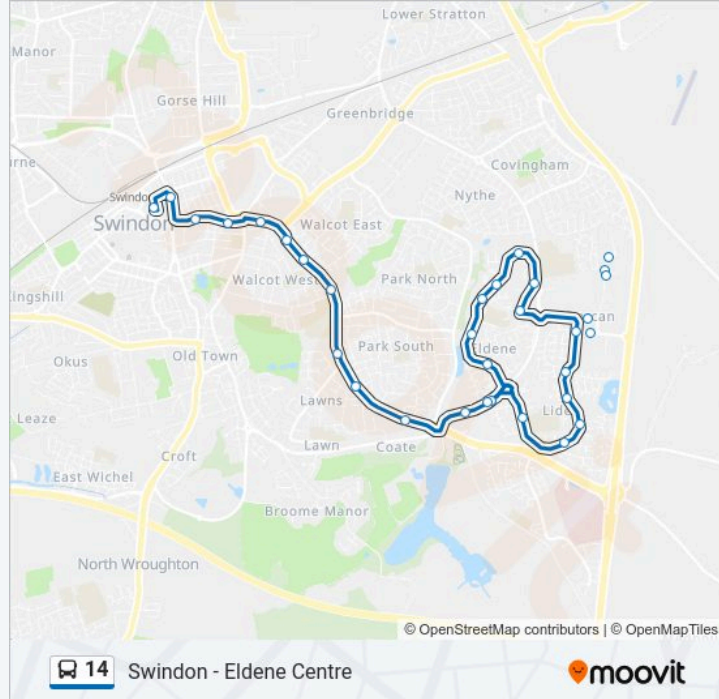

Direction: Liden

Stops: 33

Trip Duration: 27 min

Line Summary:

Austen Crescent, Liden

Royal Mail Centre, Liden

Faraday Road, Liden

Faraday Park, Dorcan

14 bus Info

Direction: Swindon

Stops: 32

Trip Duration: 29 min

Line Summary:

Bowleymead, Eldene

Islandsmead, Eldene

Aymer Place, Eldene

Sussex Place, Walcot East

Russell Walk, Walcot East

Ambulance Station, Swindon

Fire Station, Swindon

Spring Gardens, Swindon

Corporation Street, Swindon

Bus Station, Swindon

14 bus time schedules and route maps are available in an offline PDF at moovitapp.com. Use the Moovit App to see live bus times, train schedule or subway schedule, and step-by-step directions for all public transit in South West.

© 2024 Moovit - All Rights Reserved