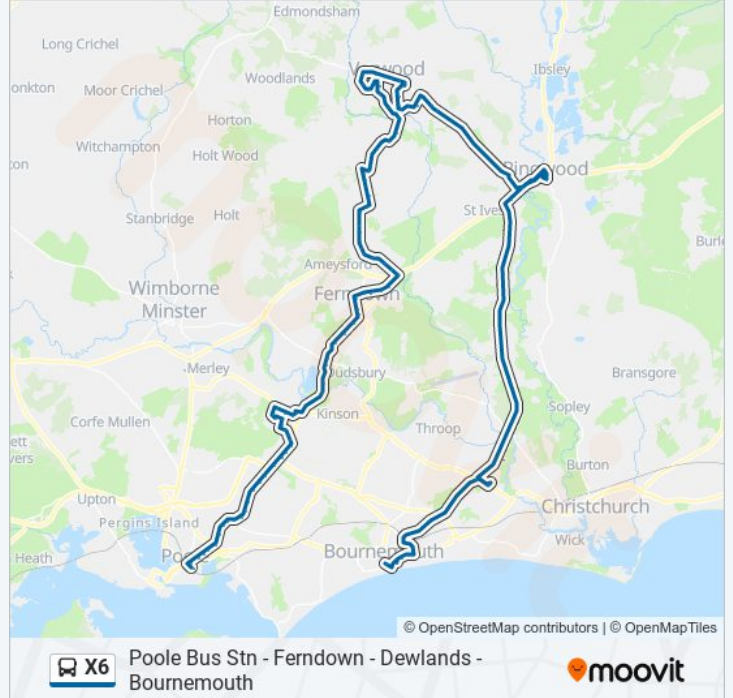

Old Wareham Road, Alderney

Stone Park Corner, Alderney

Alderney Hospital, Alderney

Alderney West, Alderney

Francis Avenue, West Howe

X6 bus Time Schedule

Bournemouth Route Timetable:

Sunday	09:15 - 15:45
Monday	08:25 - 14:45
Tuesday	08:25 - 14:45
Wednesday	08:25 - 14:45
Thursday	08:25 - 14:45
Friday	08:25 - 14:45
Saturday	08:28 - 14:45

X6 bus Info

Direction: Bournemouth

Stops: 100

Trip Duration: 118 min

Line Summary:

Paddington Grove, West Howe
High Howe Close, West Howe
High Howe Gardens, West Howe
Meadow View Road, West Howe
Fitzwilliam Close, Bearwood
King Richard Drive, Bearwood
Co-Op Store, Bearwood
King John Avenue, Bearwood
Viscounts Walk, Bearwood
Runnymede Avenue Top, Bearwood
Knights Road, Bearwood
Weldon Avenue, Bear Cross
Shapland Avenue, Bear Cross
Longham Bridge, Longham
Kings Arms, Longham
White Hart Inn, Longham
Pompeys Lane, Longham
St Just Close, Dudsbury
The Grove, Dudsbury
Dudsbury Avenue, Ferndown
Town Centre, Ferndown
Albert Road, Ferndown
Wimborne Road Junction, Ferndown
Woodside Road, Ferndown
Whincroft Close, Ferndown
Coach House Mews, Tricketts Cross
Sainsburys, Tricketts Cross
Shopping Centre, West Moors
Abbey Road, West Moors
Elmhurst Road, West Moors
Oakhurst Road, West Moors
Avon Road, West Moors
Queens Close, West Moors