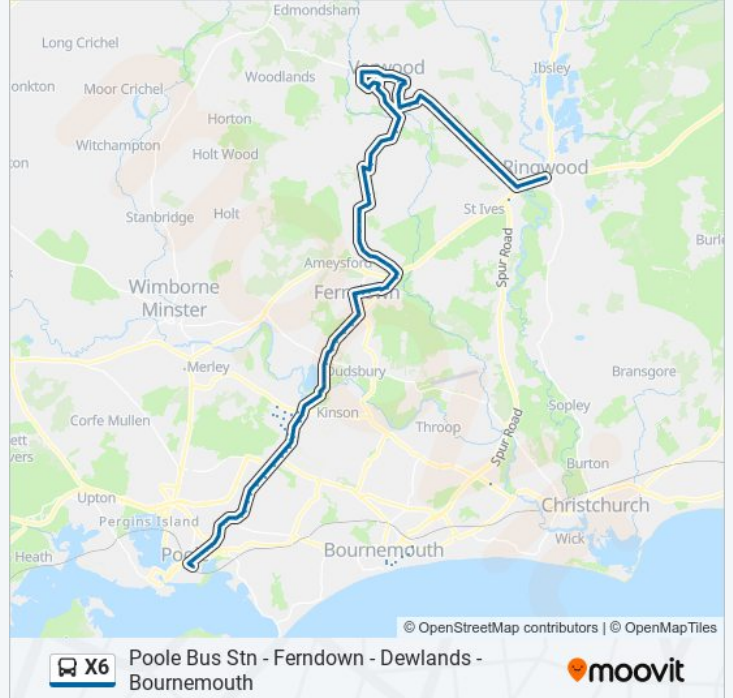

Woodlinken Drive, Verwood

Woodlinken Drive, Verwood

Lake Road, Verwood

Lake Road Surgery, Verwood

Claylake Drive, Verwood

Paddock Grove, Verwood

Verwood Industrial Estate, Verwood

Ringwood Road Stores, Verwood

Opposite St Stephens Lane, Verwood

Hillside Road, Verwood

Verwood Memorial Hall, Dewlands Common

Fire Station, Dewlands Common

Dewlands Road, Dewlands Common

Redmans View, Dewlands Common

Bridleways, Dewlands Common

Church Hill, Dewlands Common

St Michaels Church, Dewlands Common

Glenwood Road, Verwood

Burnbake Road, Verwood

Manor Road, Verwood

Potterne Bridge, Verwood

Pondarosa, Crab Orchard

Crab Orchard

Church Road, Three Legged Cross

Joys Road, Three Legged Cross

Woodcutters Close, Three Legged Cross

West Moors Road, Three Legged Cross

Haddons Drive, Three Legged Cross

Stanford Cottage, Three Legged Cross

Payne Close, West Moors

Gullivers Fm, West Moors

Station Road, West Moors

St Marys Church, West Moors