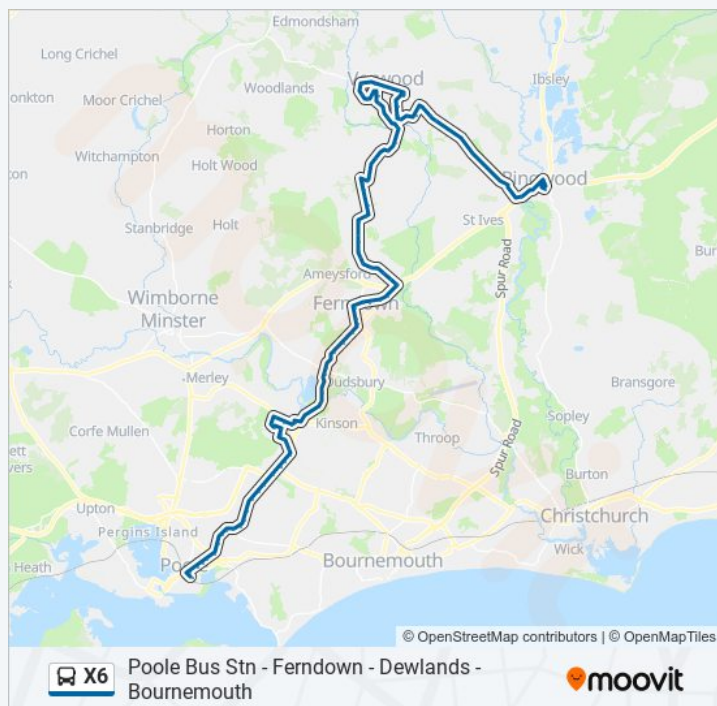

Albert Road, Ferndown

Wimborne Road Junction, Ferndown

Direction: Ringwood

Stops: 90

Trip Duration: 92 min

Line Summary:

Woodside Road, Ferndown

Whincroft Close, Ferndown