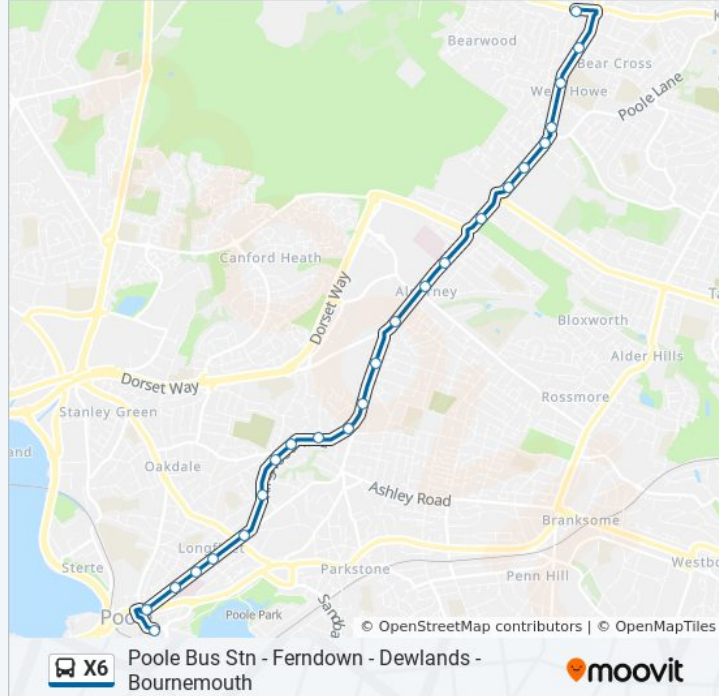

Use the Moovit App to find the closest X6 bus station near you and find out when is the next X6 bus arriving.

Direction: Bear Cross

24 stops

[VIEW LINE SCHEDULE](#)

- Bus Station, Pooler
- The George, Pooler
- Longfleet Road Garage, Pooler
- Pooler Hospital, Pooler
- Garland Road, Pooler
- Shah Of Persia, Pooler
- Sweet Home Inn, Oakdale
- Parkstone Heights, Newtown
- Dale Road, Newtown
- Haymoor Road, Newtown
- Liberal Hall, Newtown
- Conservative Club, Newtown
- Tesco, Newtown
- Old Wareham Road, Alderney
- Stone Park Corner, Alderney
- Alderney Hospital, Alderney
- Alderney West, Alderney
- Francis Avenue, West Howe
- Paddington Grove, West Howe
- High Howe Close, West Howe
- The Clock House, West Howe

X6 bus Info

Direction: Bear Cross

Stops: 24

Trip Duration: 20 min

Line Summary:

Shoulder Of Mutton, West Howe

Holloway Avenue, Bear Cross

Shapland Avenue, Bear Cross

Direction: Bournemouth

100 stops

[VIEW LINE SCHEDULE](#)

Bus Station, Poole

The George, Poole

Longfleet Road Garage, Poole

Poole Hospital, Poole

Garland Road, Poole

X6 bus Info

Direction: Bournemouth

Stops: 100

Trip Duration: 118 min

Line Summary:

Paddington Grove, West Howe
High Howe Close, West Howe
High Howe Gardens, West Howe
Meadow View Road, West Howe
Fitzwilliam Close, Bearwood
King Richard Drive, Bearwood
Co-Op Store, Bearwood
King John Avenue, Bearwood
Viscounts Walk, Bearwood
Runnymede Avenue Top, Bearwood
Knights Road, Bearwood
Weldon Avenue, Bear Cross
Shapland Avenue, Bear Cross
Longham Bridge, Longham
Kings Arms, Longham
White Hart Inn, Longham
Pompeys Lane, Longham
St Just Close, Dudsbury
The Grove, Dudsbury
Dudsbury Avenue, Ferndown
Town Centre, Ferndown
Albert Road, Ferndown
Wimborne Road Junction, Ferndown
Woodside Road, Ferndown
Whincroft Close, Ferndown
Coach House Mews, Tricketts Cross
Sainsburys, Tricketts Cross
Shopping Centre, West Moors
Abbey Road, West Moors
Elmhurst Road, West Moors
Oakhurst Road, West Moors
Avon Road, West Moors
Queens Close, West Moors