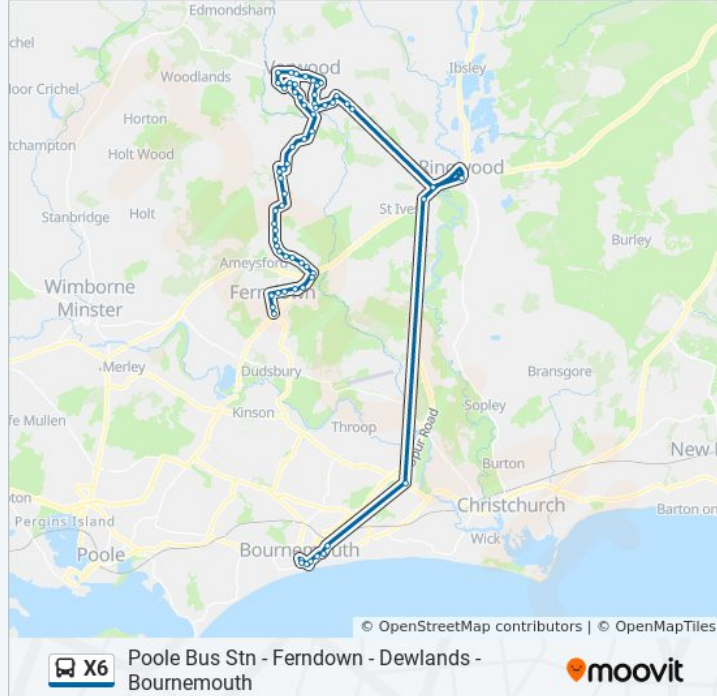

Woodlinken Drive, Verwood

Woodlinken Drive, Verwood

Lake Road, Verwood

Lake Road Surgery, Verwood

Claylake Drive, Verwood

Paddock Grove, Verwood

Verwood Industrial Estate, Verwood

Ringwood Road Stores, Verwood

Opposite St Stephens Lane, Verwood

Hillside Road, Verwood

Verwood Memorial Hall, Dewlands Common

Fire Station, Dewlands Common

Dewlands Road, Dewlands Common

Redmans View, Dewlands Common

Bridleways, Dewlands Common

Church Hill, Dewlands Common

St Michaels Church, Dewlands Common

Glenwood Road, Verwood

Burnbake Road, Verwood

Manor Road, Verwood

Potterne Bridge, Verwood

Pondarosa, Crab Orchard

Crab Orchard

Church Road, Three Legged Cross

Joys Road, Three Legged Cross

Woodcutters Close, Three Legged Cross

West Moors Road, Three Legged Cross

Haddons Drive, Three Legged Cross

Stanford Cottage, Three Legged Cross

Payne Close, West Moors

Gullivers Fm, West Moors

Station Road, West Moors

St Marys Church, West Moors