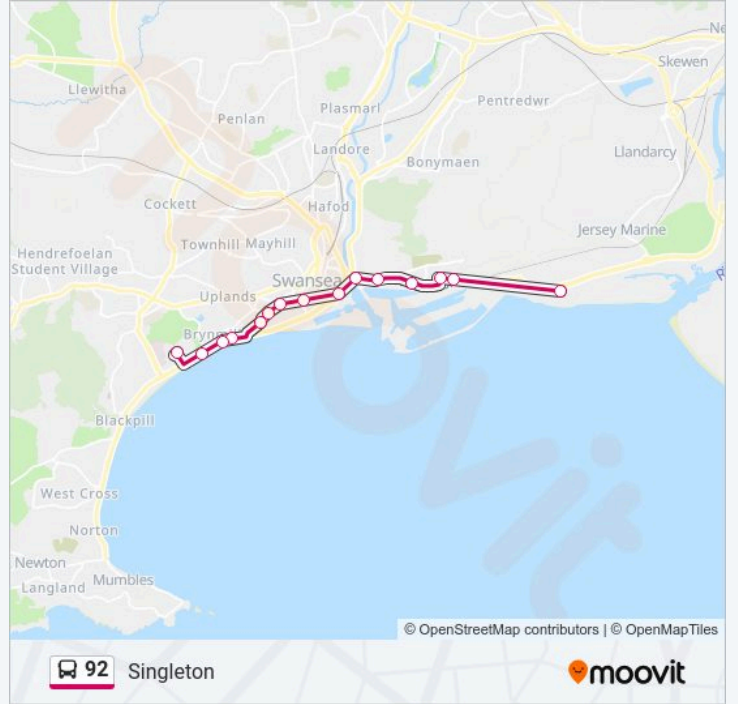

92 bus time schedules and route maps are available in an offline PDF at moovitapp.com. Use the Moovit App to see live bus times, train schedule or subway schedule, and step-by-step directions for all public transit in Wales.

© 2024 Moovit - All Rights Reserved