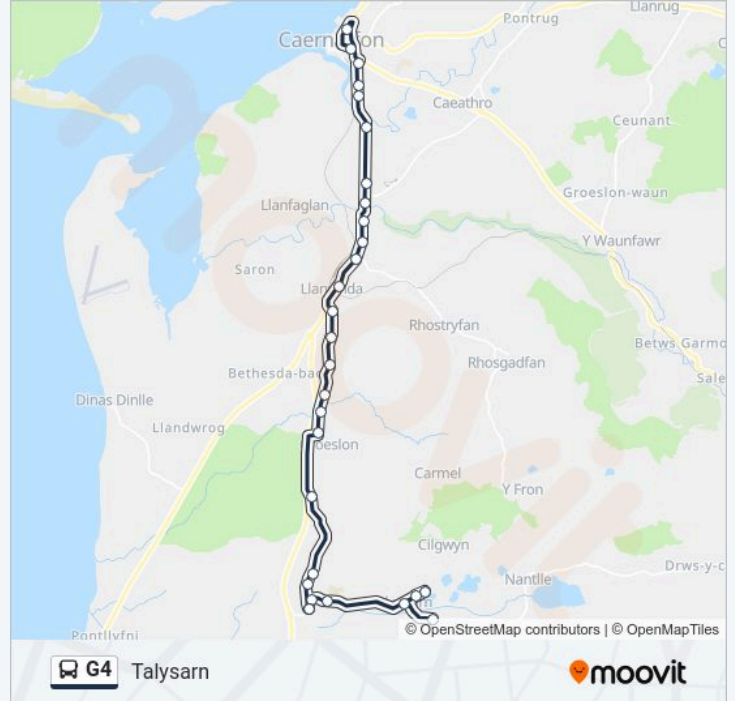

Capel Brynrodyn, Dolydd

Llwyn-Y-Gwalch, Groeslon

Tafarn Pennionyn, Groeslon

Inigo Jones, Groeslon

Tredafydd, Penygroes

Red Lion, Penygroes

Gorsaf Heddlu, Penygroes

Povey`S Garage, Penygroes

Capel Y Groes, Penygroes

Leisure Centre, Penygroes

Post Office, Talysarn

Cavour Street, Talysarn

Bryncelyn Hall, Talysarn

Bro Silyn, Talysarn

G4 bus time schedules and route maps are available in an offline PDF at moovitapp.com. Use the Moovit App to see live bus times, train schedule or subway schedule, and step-by-step directions for all public transit in Wales.

© 2024 Moovit - All Rights Reserved