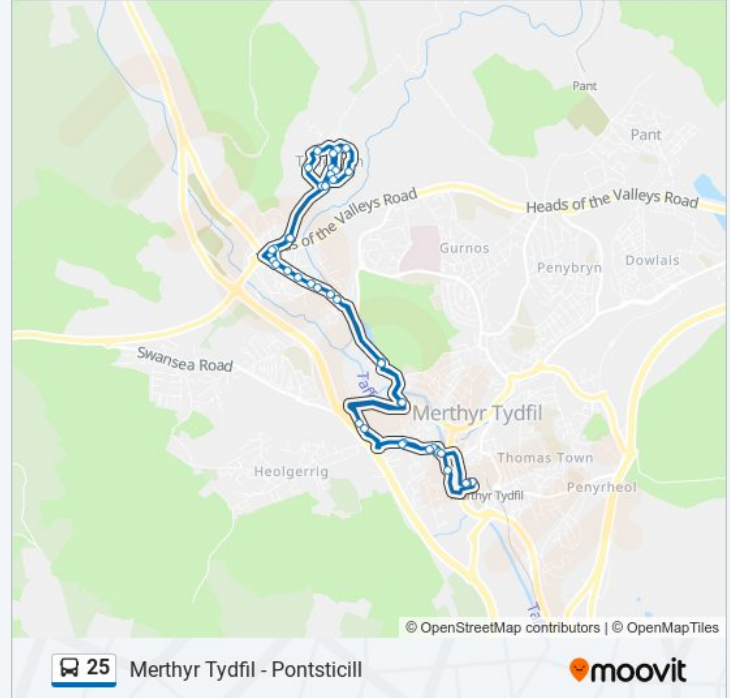

Upper Vaynor Road, Cefn Coed

Layby, Trefechan

Shops, Trefechan

Laburnum Lane, Trefechan

Birchway Steps, Trefechan

Hawthorn Hill, Trefechan

Poplar Place, Trefechan

Ash Grove, Trefechan

25 bus Info

Direction: Merthyr Tydfil

Stops: 39

Trip Duration: 35 min

Line Summary:

Linden Way, Trefechan

Rowan Rise, Trefechan

Nursery School, Trefechan

Layby, Trefechan

Upper Vaynor Road, Cefn Coed

Cloth Hall Lane, Cefn Coed

Drovers Arms, Cefn Coed

Post Office, Cefn Coed

Cefn Coed War Memorial, Cefn Coed

Cefn Bridge, Cefn Coed

Pandy Farm, Merthyr Tydfil

Cyfarthfa Road, Williamstown

Cyfarthfa Retail Park, Georgetown

Christ Church, Georgetown

Kirkhouse Memorial Hall, Georgetown

Rafa Club, Georgetown

Merthyr Bus Station Stand 1, Merthyr Tydfil

25 bus time schedules and route maps are available in an offline PDF at moovitapp.com. Use the [Moovit App](#) to see live bus times, train schedule or subway schedule, and step-by-step directions for all public transit in Wales.