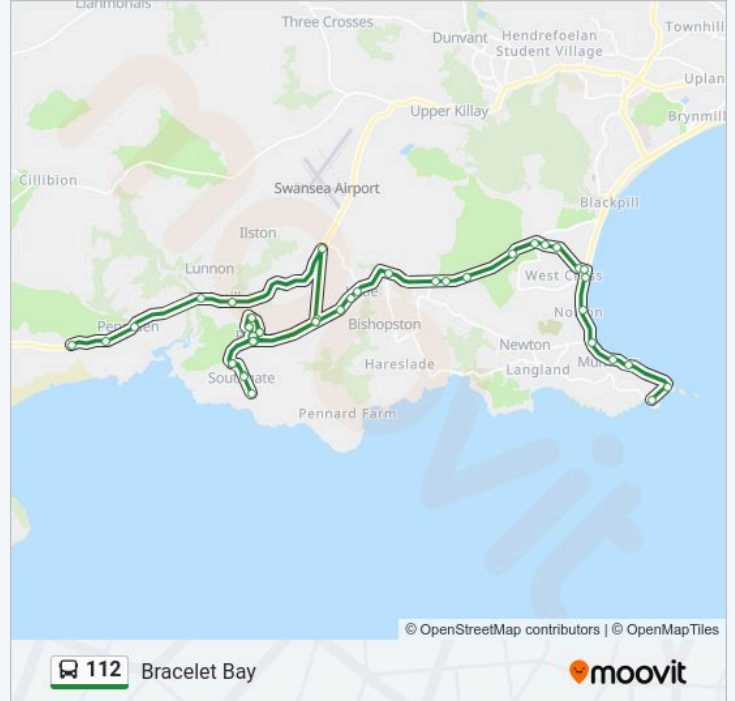

112 bus Info

Direction: Bracelet Bay

Stops: 44

Trip Duration: 43 min

Line Summary:

Londis Shop, Pennard

Pennard Primary School, Pennard

St Mary`S Church, Pennard

Mayals Common, Mayals

Fairwood Road, Mayals

Linden Tree, Mayals

Baywood Avenue, West Cross

Heathwood Road, Oystermouth

West Cross Hotel, West Cross

Norton Avenue, Norton

Oystermouth Square, Oystermouth

Southend Park, Mumbles

George Hotel, Mumbles

Pier Hotel, Bracelet Bay

Bracelet Bay , Bracelet Bay

Direction: Nicholaston

44 stops

[VIEW LINE SCHEDULE](#)

Bracelet Bay , Bracelet Bay

112 bus Info

Direction: Nicholaston

Stops: 44

Trip Duration: 50 min

Line Summary:

Cannisland Park, Kittle

Parkmill Police Station, Parkmill

Shepherds, Parkmill