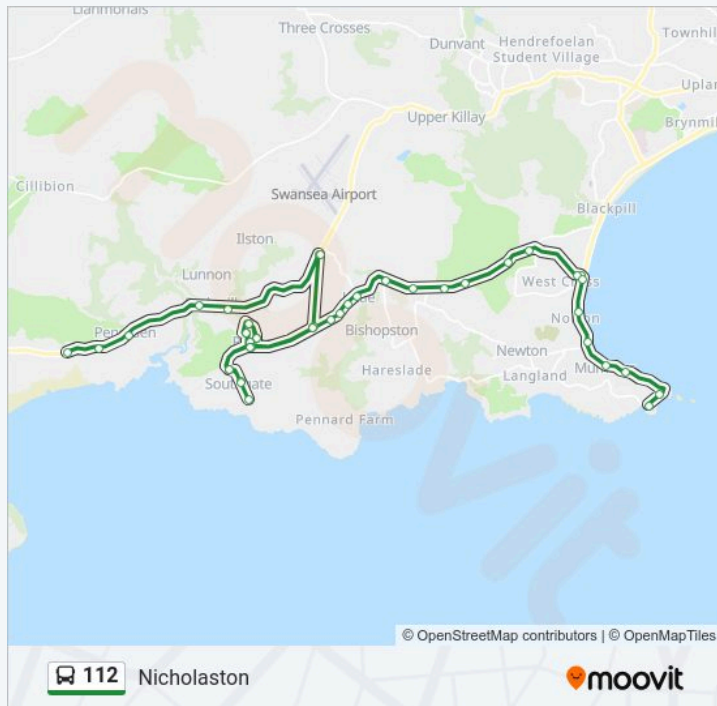

112 bus Info

Direction: Nicholaston

Stops: 44

Trip Duration: 50 min

Line Summary:

Cannisland Park, Kittle

Parkmill Police Station, Parkmill

Shepherds, Parkmill