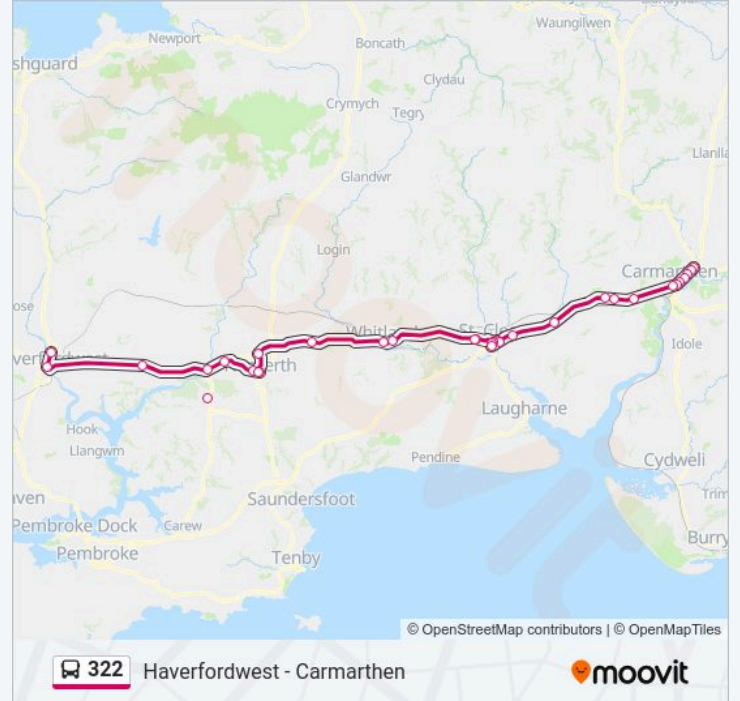

Moorfield Road (W), Narberth

Cox Hill, Narberth

Robeston Farm, Robeston Wathen

Canaston Bridge, Canaston

Bluestone Resort, Oakwood Leisure Park

Thorn Bush, Slebech

Bus Station 4, Haverfordwest

Fishguard Road, Withybush