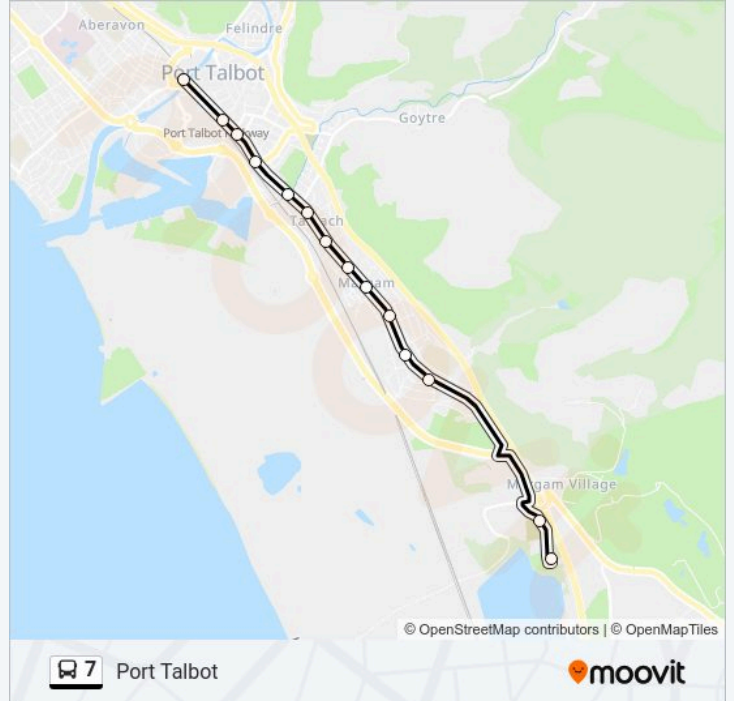

### Direction: Port Talbot

14 stops

[VIEW LINE SCHEDULE](#)

Margam Crematorium , Margam  
Margam Cemetery, Margam  
Tollgate Park, Margam  
Twelve Nights, Margam  
Blue Star Garage, Margam  
Pheonix Avenue, Taibach  
Groeswen, Taibach  
Eastern School, Taibach  
Tai-Bach Police Station, Taibach  
Memorial Park, Taibach  
Abbey Road, Taibach  
The Legion, Port Talbot  
Port Talbot Parkway Stand 2, Port Talbot  
Port Talbot Bus Station Stand 6, Port Talbot

### 7 bus Info

**Direction:** Port Talbot

**Stops:** 14

**Trip Duration:** 14 min

**Line Summary:**

### Direction: Margam

14 stops

[VIEW LINE SCHEDULE](#)

Port Talbot Bus Station Stand 6, Port Talbot

Port Talbot Parkway Stand 2, Port Talbot

Plaza, Port Talbot

Abbey Road, Port Talbot

Memorial Park, Taibach