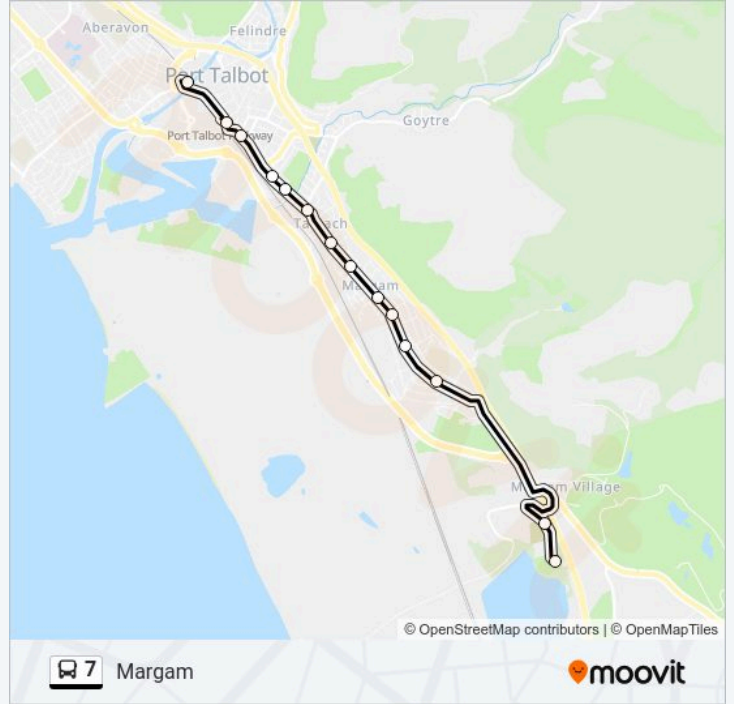

### 7 bus Info

**Direction:** Port Talbot

**Stops:** 14

**Trip Duration:** 14 min

**Line Summary:**

### 7 bus Info

**Direction:** Margam

**Stops:** 14

**Trip Duration:** 14 min

**Line Summary:**

7 bus time schedules and route maps are available in an offline PDF at [moovitapp.com](https://moovitapp.com). Use the Moovit App to see live bus times, train schedule or subway schedule, and step-by-step directions for all public transit in Wales.