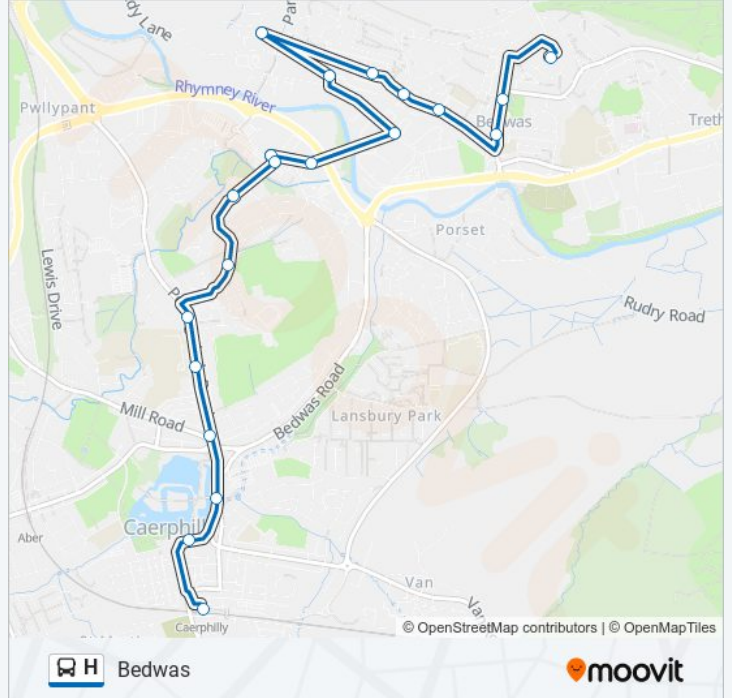

### Direction: Bedwas

20 stops

[VIEW LINE SCHEDULE](#)

- Caerphilly Interchange Stand 1, Caerphilly
- South Gate Square, Caerphilly
- Castle Entrance, Caerphilly
- The Piccadilly (Pontygwindy Road), Caerphilly
- Kwikfit, Pontygwindy
- The Green Lady, Pontygwindy
- Cae Rhos, Pontypandy
- Heol Cae Maen, Pontypandy
- Gallagher Retail Park (Currys), Pontypandy
- Gallagher Retail Park (B&Q), Pontypandy
- Tesco Car Park, Pontypandy
- Greenway Workshops, Bedwas
- Maritime Court, Bedwas
- Hedge Field Way, Bedwas
- Meadow View, Bedwas
- Jerry's Lane, Bedwas
- The Conifers, Bedwas
- Golwg-Yr-Eglwys, Bedwas
- Royal Oak, Bedwas
- Brynteg, Bedwas

### H bus Info

**Direction:** Bedwas

**Stops:** 20

**Trip Duration:** 22 min

**Line Summary:**