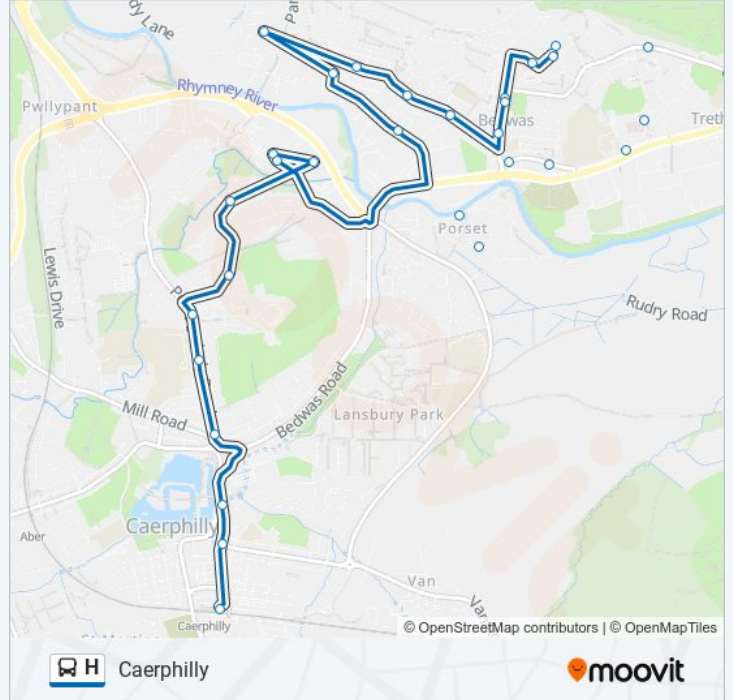

Caerphilly Interchange Stand 11, Caerphilly

**Direction: Graig-Y-Rhacca**

32 stops

[VIEW LINE SCHEDULE](#)

Caerphilly Interchange Stand 1, Caerphilly

South Gate Square, Caerphilly

Castle Entrance, Caerphilly