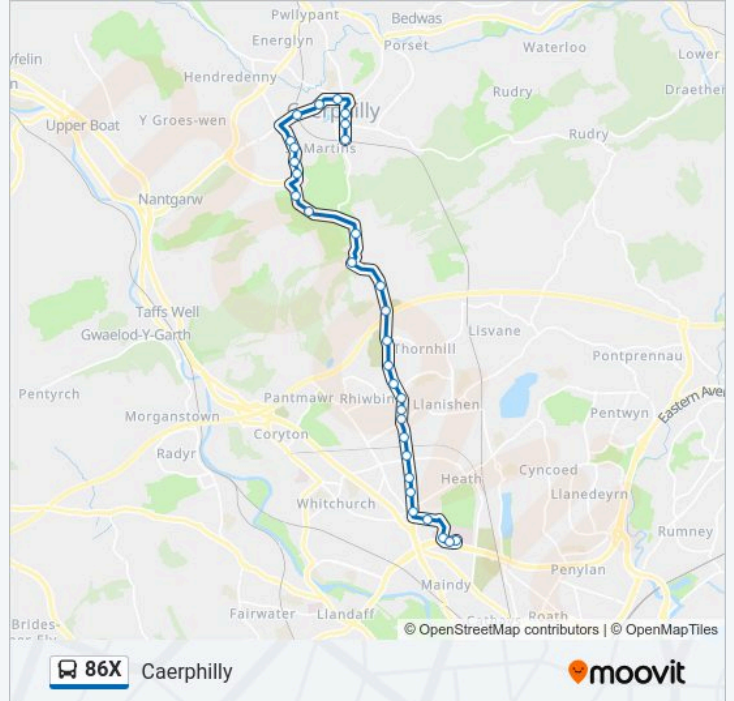

**Direction: Caerphilly**

31 stops

[VIEW LINE SCHEDULE](#)

Heath Hospital Main Entrance, University Hospital Of Wales

University Hospital Of Wales

Dental Hospital, University Hospital Of Wales

Rhydhelig Ave, Heath

**86X bus Info**

**Direction:** Caerphilly

**Stops:** 31

**Trip Duration:** 27 min

**Line Summary:**

Watford Fach (Pen Yr Allt Path), Watford

Heol Waun Waelod, Watford

Beech Tree View, Caerphilly

### Direction: University Hospital Of Wales

31 stops

[VIEW LINE SCHEDULE](#)

Caerphilly Interchange Stand 9, Caerphilly

Wesley Methodist Chapel, Caerphilly

Crescent Road, Caerphilly

Aber Station, Aber

The Moat House, Caerphilly

### 86X bus Info

**Direction:** University Hospital Of Wales

**Stops:** 31

**Trip Duration:** 27 min

**Line Summary:**

Nine Giants, Llanishen

Thornhill Road, Llanishen

Caerphilly Crossroads, Llanishen