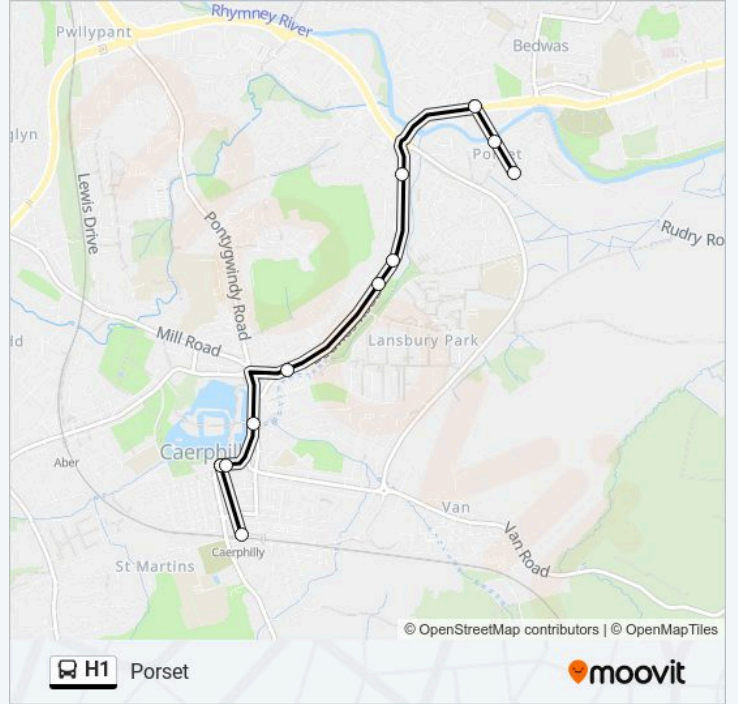

H1 bus time schedules and route maps are available in an offline PDF at moovitapp.com. Use the Moovit App to see live bus times, train schedule or subway schedule, and step-by-step directions for all public transit in Wales.

© 2024 Moovit - All Rights Reserved