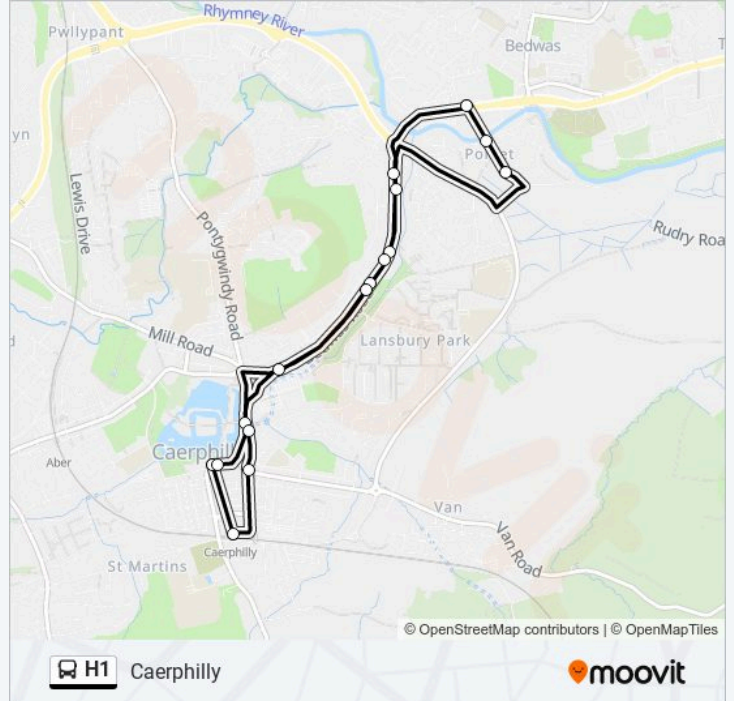

Line Summary:

Direction: Porset

11 stops

[VIEW LINE SCHEDULE](#)

- Caerphilly Interchange Stand 2, Caerphilly
- Nat West Bank, Caerphilly
- South Gate Square, Caerphilly
- Castle Entrance, Caerphilly
- Ton-Y-Felin Chapel, Caerphilly
- Bedwas Road Shop, Lansbury Park
- Dol Yr Eos Footbridge, Lansbury Park
- Parc Avenue, Pontypandy
- Welsh Government Offices, Bedwas
- Maes-Yr-Afon, Porset
- Darren Close, Porset