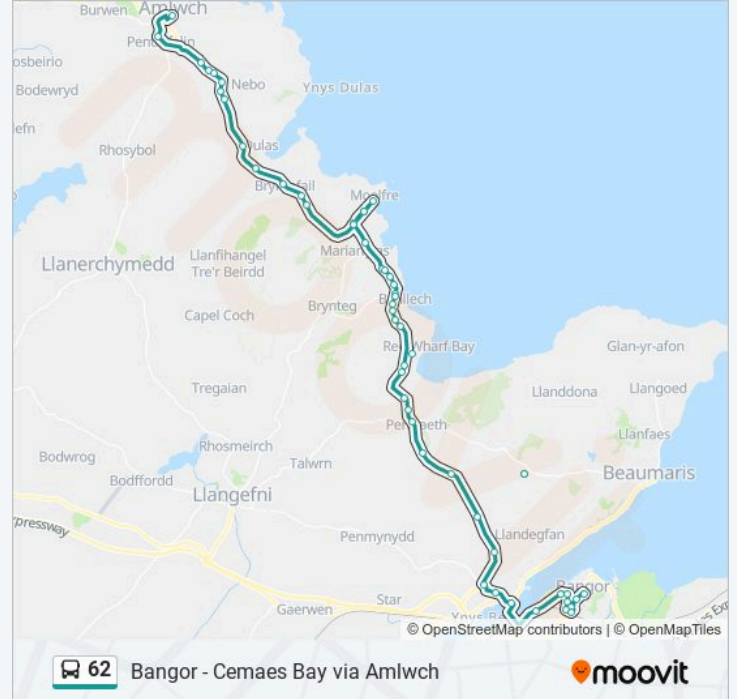

Post Office, Pentraeth

Pentraeth Industrial Estate, Pentraeth

Penrallt, Pentraeth

Croesfryn, Red Wharf Bay

Llain Delyn, Red Wharf Bay

Saron, Red Wharf Bay

Parc Bach, Benllech

Nautilus, Benllech

Breeze Hill Hotel, Benllech

Benllech Health Centre, Benllech

Benllech War Memorial, Benllech

Rhostrefor Hotel, Benllech

Refail Newydd, Benllech

Y Bont, Benllech

Fair Acre, Benllech

Ty-Newydd, Benllech

Marian-Glas Turn, Marianglas

Capel Paradwys, Llanallgo

Nant Bychan Estate, Moelfre

Moelfre Bus Station, Moelfre

Nant Bychan Estate, Moelfre

Capel Paradwys, Llanallgo

Pont Lligwy Caravan Park, Rhos Lligwy

Fron Lligwy Caravan Park, Rhos Lligwy

Capel Brynrefail, Brynrefail

Pont Dulas, City Dulas

Llys Dulas Turn, City Dulas

Gadfa Crossroads, Gadfa

Y Bedol, Penysarn

Bron Yr Aur, Penysarn

Penysarn War Memorial, Penysarn

Croesau-Gwynion, Cerrig-Man