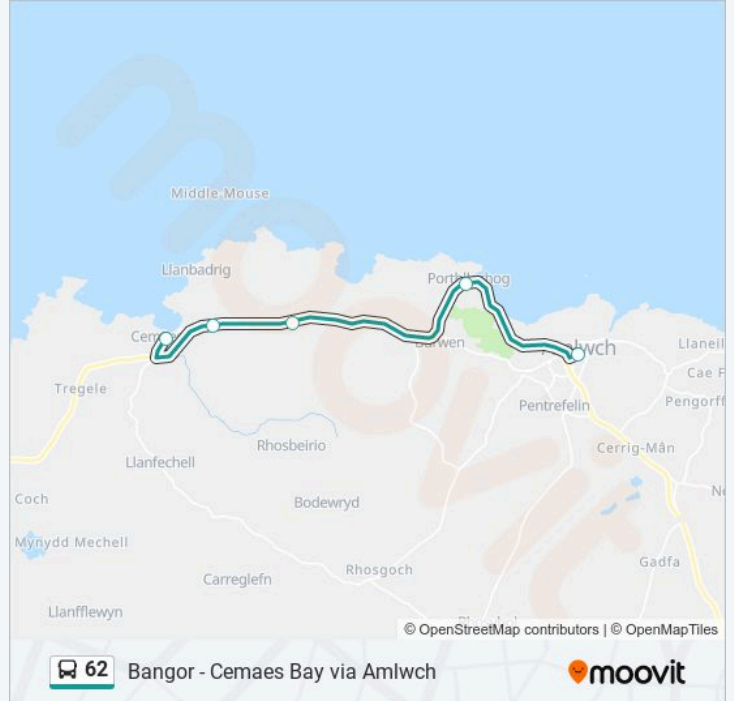

### Direction: Amlwch

5 stops

[VIEW LINE SCHEDULE](#)

Cemaes Post Office, Cemaes Bay

Gadlys Hotel Turn, Cemaes Bay

Betws Council Houses, Llanbadrig

Lon Tarw, Bull Bay

Recreation Grounds, Amlwch

### 62 bus Info

**Direction:** Amlwch

**Stops:** 5

**Trip Duration:** 11 min

**Line Summary:**