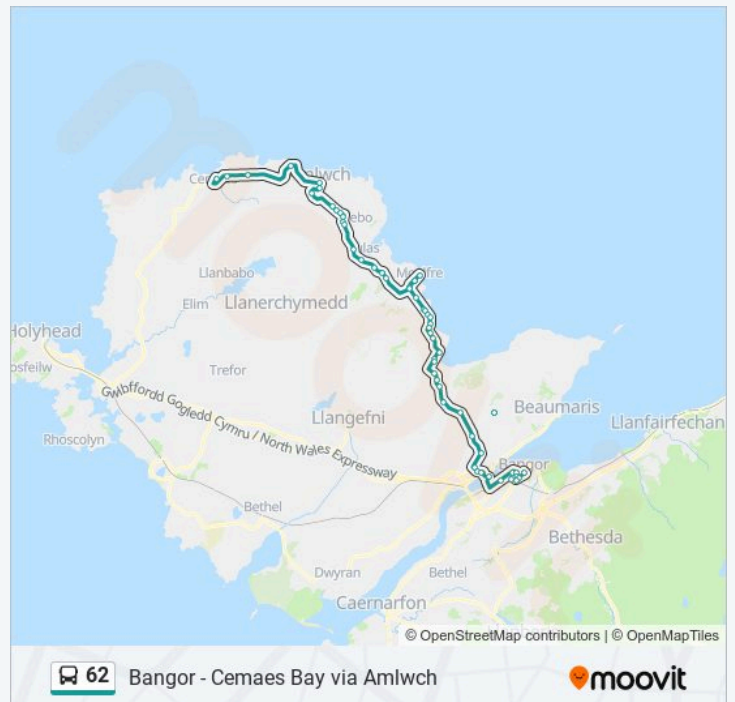

Cerrig-Man Shop, Cerrig-Man

Sports Centre, Pentrefelin

Recreation Grounds, Amlwch

Direction: Bangor

54 stops

[VIEW LINE SCHEDULE](#)

Cemaes Post Office, Cemaes Bay

Gadlys Hotel Turn, Cemaes Bay

Betws Council Houses, Llanbadrig

Lon Tarw, Bull Bay

Recreation Grounds, Amlwch

Penycefn, Amlwch

Sports Centre, Pentrefelin

Cerrig-Man Shop, Cerrig-Man

Croesau-Gwynion, Cerrig-Man

Penysarn War Memorial, Penysarn

Bron Yr Aur, Penysarn

Y Bedol, Penysarn

Gadfa Crossroads, Gadfa

Llys Dulas Turn, City Dulas

Pont Dulas, City Dulas

Capel Brynrefail, Brynrefail

Fron Lligwy Caravan Park, Brynrefail

Pont Lligwy Caravan Park, Rhos Lligwy

Capel Paradwys, Llanallgo

Nant Bychan Estate, Moelfre

Moelfre Bus Station, Moelfre

Nant Bychan Estate, Moelfre

Capel Paradwys, Llanallgo

Capel Paradwys, Llanallgo

Marian-Glas Turn, Marianglas

Ty-Newydd, Benllech

62 bus Time Schedule

Bangor Route Timetable:

Sunday	09:12 - 21:42
Monday	06:20 - 22:20
Tuesday	06:20 - 22:20
Wednesday	06:20 - 22:20
Thursday	06:20 - 22:20
Friday	06:20 - 22:20
Saturday	07:15 - 22:24

62 bus Info

Direction: Bangor

Stops: 54

Trip Duration: 65 min

Line Summary: