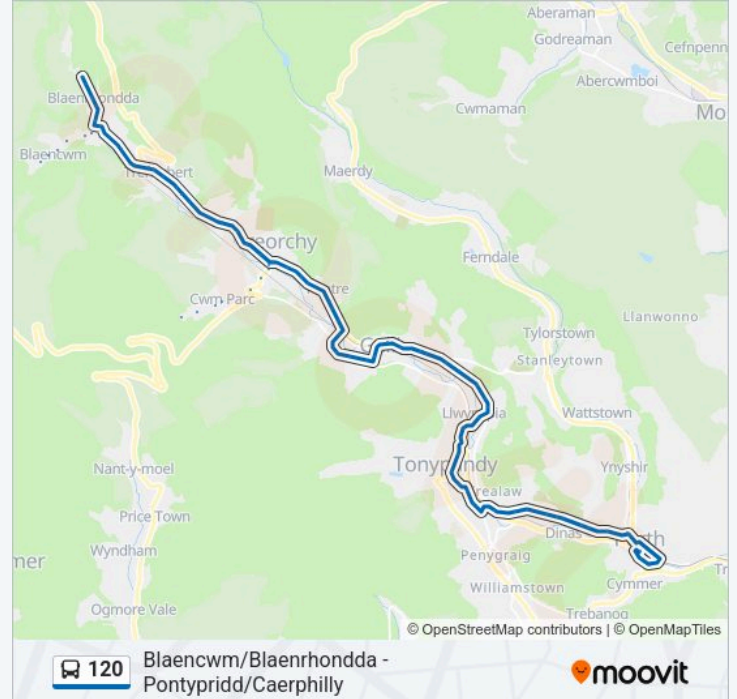

Gwendoline Street, Tynwydd

Dunraven Hotel, Treherbert

Stuart Street, Treherbert

Village Tavern, Treherbert

Tappers Garage, Treherbert

New Inn, Pen-Yr-Englyn

Baglan Hotel, Pen-Yr-Englyn

Payne`S Shop, Ynys-Wen

Ynyswen Railway Station, Ynys-Wen

Dunraven Terrace, Ynys-Wen

Cardiff Arms, Treorchy

Bute Street, Treorchy

Parc & Dare, Treorchy

Pencelli Hotel, Treorchy

Parc Crescent, Cwm-Parc

Post Office, Cwm-Parc

Cwmparc Terminus, Cwm-Parc

Park Street, Cwm-Parc

Alison House, Cwm-Parc

Station Cafe, Treorchy

Prince Of Wales, Treorchy

Red Cow, Treorchy

Lidl, Treorchy

Griffin Hotel, Pentre

Council Offices, Pentre

Pentre Inn, Pentre

Wesley Place, Pentre

Ton Pentre Railway Station, Ton Pentre

Gelli Hotel, Ton Pentre

Cost Cutters, Gelli

Hibernian, Gelli

Post Office, Gelli