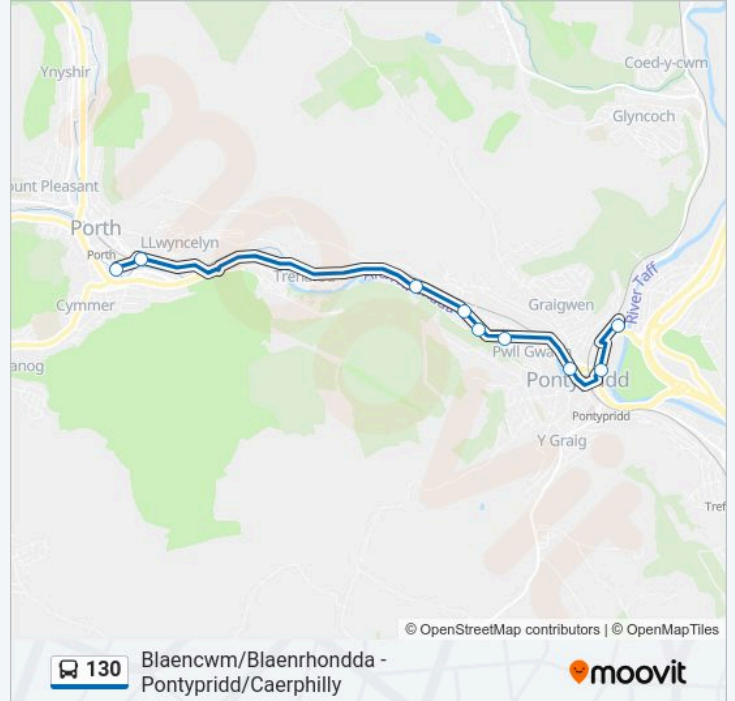

### 130 bus Time Schedule

Porth Route Timetable:

Sunday	Not Operational
Monday	18:45
Tuesday	18:45
Wednesday	18:45
Thursday	18:45
Friday	18:45
Saturday	Not Operational

### 130 bus Info

**Direction:** Porth

**Stops:** 9

**Trip Duration:** 15 min

**Line Summary:**

### Direction: Porth

68 stops

[VIEW LINE SCHEDULE](#)

- Turning Circle, Blaen-Cwm
- Blaencwm Post Office, Blaen-Cwm
- Hendrewen Hotel, Blaen-Cwm
- Ty Draw, Blaen-Cwm
- Police Houses, Blaen-Cwm
- Blaencwm Bridge, Blaen-Cwm
- Clyngwyn Road, Blaenrhondda
- Steps, Blaenrhondda
- Blaenrhondda Post Office, Blaenrhondda
- Terminus, Blaenrhondda
- Blaenrhondda Square, Blaenrhondda
- Blaenrhondda Post Office, Blaenrhondda
- Clyngwyn Road, Blaenrhondda
- Tynewydd Bridge, Tynewydd
- St Alban`S, Tynewydd
- Wyndham Hotel, Tynewydd
- Gwendoline Street, Tynewydd
- Dunraven Hotel, Treherbert

### 130 bus Info

**Direction:** Porth

**Stops:** 68

**Trip Duration:** 57 min

**Line Summary:**

Stuart Street, Treherbert

Village Tavern, Treherbert

Tappers Garage, Treherbert