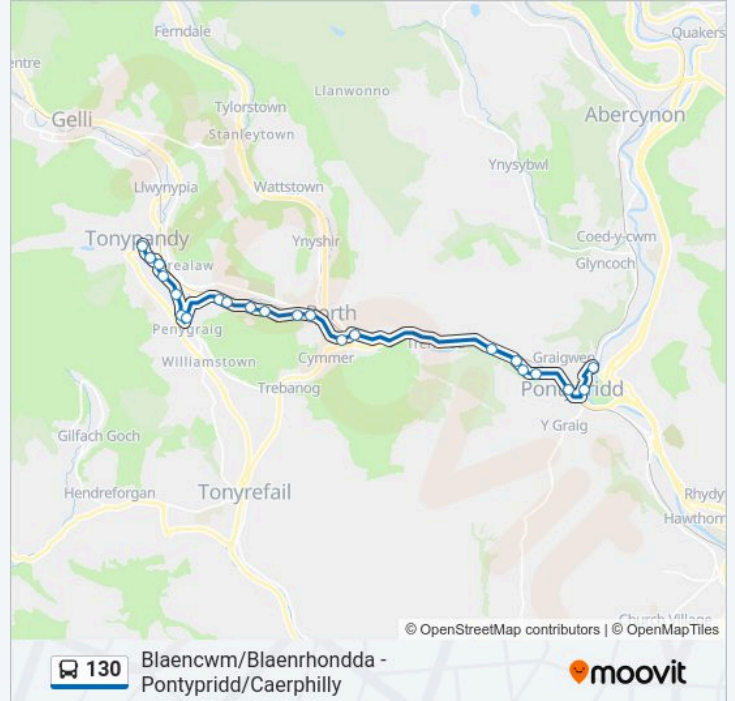

**Direction: Tonypandy**

54 stops

[VIEW LINE SCHEDULE](#)

Turning Circle, Blaen-Cwm

Blaencwm Post Office, Blaen-Cwm

Hendrewen Hotel, Blaen-Cwm

Ty Draw, Blaen-Cwm

Police Houses, Blaen-Cwm