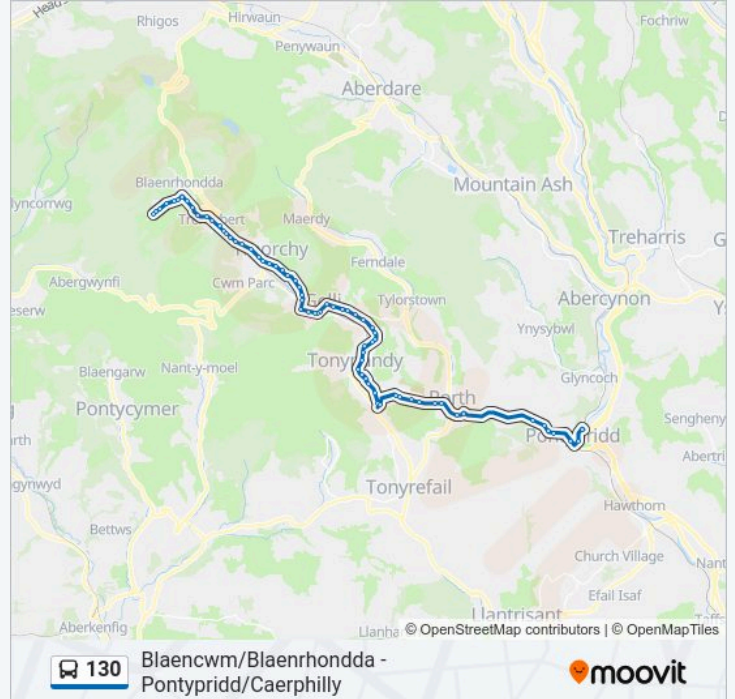

Red Cow, Treorchy

Treorchy Post Office, Treorchy

Bute Street, Treorchy

Cardiff Arms, Treorchy

Dunraven Terrace, Ynys-Wen

Ynyswen Railway Station, Ynys-Wen

Payne`S Shop, Ynys-Wen

Penyreglyn School, Pen-Yr-Englyn