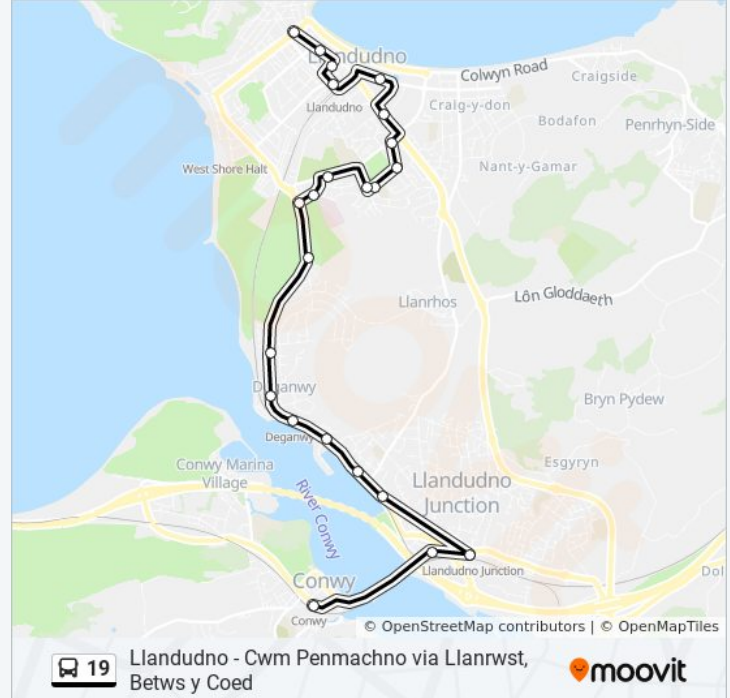

Maesdu Bridge, Llandudno

Maesdu Avenue, Deganwy

Hawes Drive, Deganwy

Gannock Road, Deganwy

Deganwy Railway Station, Deganwy

Ty Mawr, Deganwy

Stamford Street, Deganwy

Fon Tom, Tywyn

Llandudno Junction Station Platform 5,
Llandudno Junction

Flyover Stop W, Llandudno Junction

Conwy Railway Station, Conwy

Direction: Cwm Penmachno

31 stops

[VIEW LINE SCHEDULE](#)

Watling Street, Llanrwst

Birmingham Garage, Llanrwst

Maes Tawel, Llanrwst

Ysgol Dyffryn Conwy, Llanrwst

Cilelcious Bridge, Nant-Y-Rhiw

Rhyd-Y-Creuau, Betws-Y-Coed

Waterloo Hotel, Betws-Y-Coed

Mount Garmon View, Betws-Y-Coed

Post Office, Betws-Y-Coed

Royal Oak Hotel, Betws-Y-Coed

Pont-Y-Pair, Betws-Y-Coed

Jubilee Path, Betws-Y-Coed

Bro Gethin, Betws-Y-Coed

Ffordd Gethin, Betws-Y-Coed

Jubilee Path, Betws-Y-Coed

Pont-Y-Pair, Betws-Y-Coed

Royal Oak Hotel, Betws-Y-Coed

Post Office, Betws-Y-Coed

19 bus Time Schedule

Cwm Penmachno Route Timetable:

Sunday	Not Operational
Monday	7:25 AM - 3:30 PM
Tuesday	7:25 AM - 3:30 PM
Wednesday	7:25 AM - 3:30 PM
Thursday	7:25 AM - 3:30 PM
Friday	Not Operational
Saturday	3:30 PM

19 bus Info

Direction: Cwm Penmachno

Stops: 31

Trip Duration: 40 min

Line Summary: