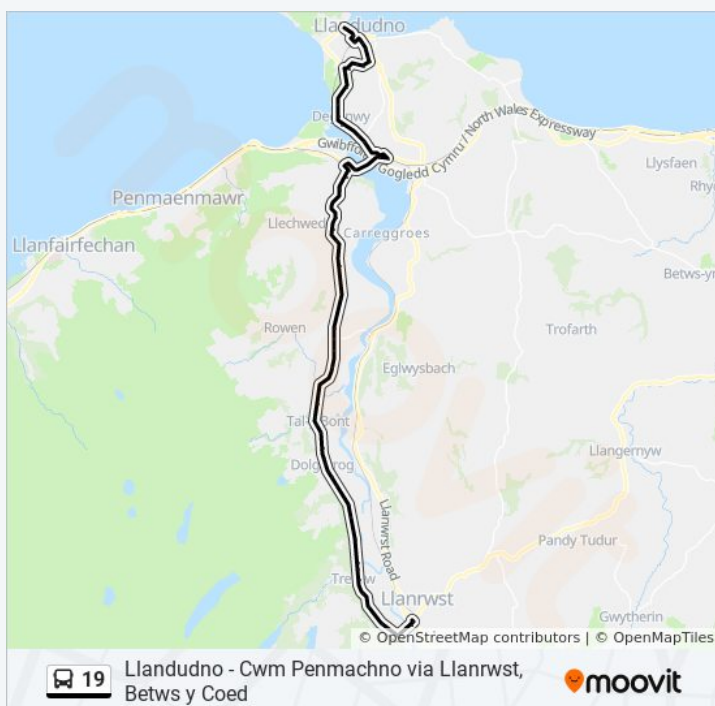

**19 bus Info**

**Direction:** Llandudno

**Stops:** 90

**Trip Duration:** 60 min

**Line Summary:**

Waterloo Bridge, Betws-Y-Coed

Rhyd-Y-Creuau, Betws-Y-Coed

Cilelcious Bridge, Nant-Y-Rhiw