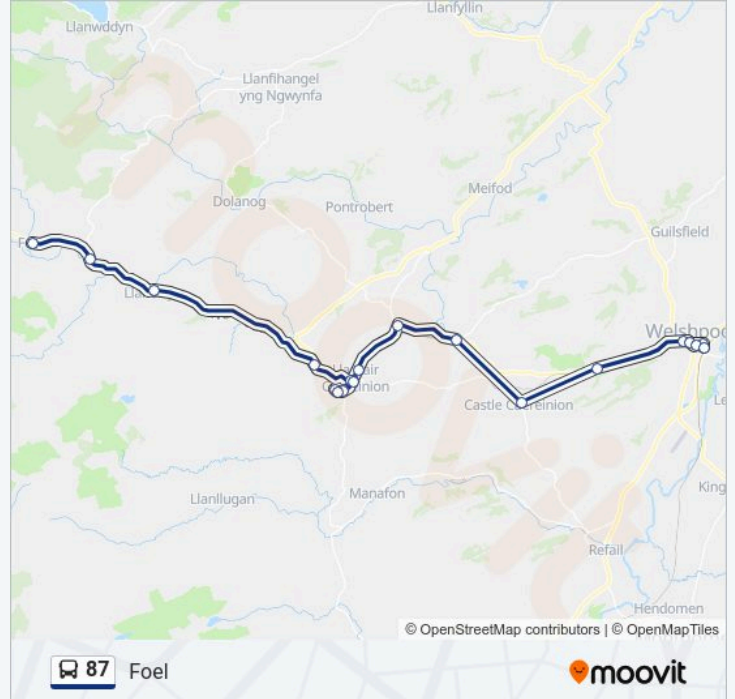

87 bus Time Schedule

Foel Route Timetable:

Monday	08:55-12:47
Tuesday	08:55-12:47
Wednesday	08:55-12:47
Thursday	08:55-12:47
Friday	08:55-12:47
Saturday	08:55-12:47
Sunday	Not Operational

87 bus Info

Direction: Foel

Stops: 22

Trip Duration: 40 min

Line Summary:

Melin-Y-Ddol, Melin-Y-Ddol

St Erfyl`S Church War Memorial, Llanerfyl

Cann Office, Llangadfan

Post Office, Foel

Direction: Welshpool

87 bus Info

Direction: Welshpool

Stops: 27

Trip Duration: 41 min

Line Summary:

Station, Castle Caereinion

Maesgarmon, Castle Caereinion

Cwm Lane, Golfa