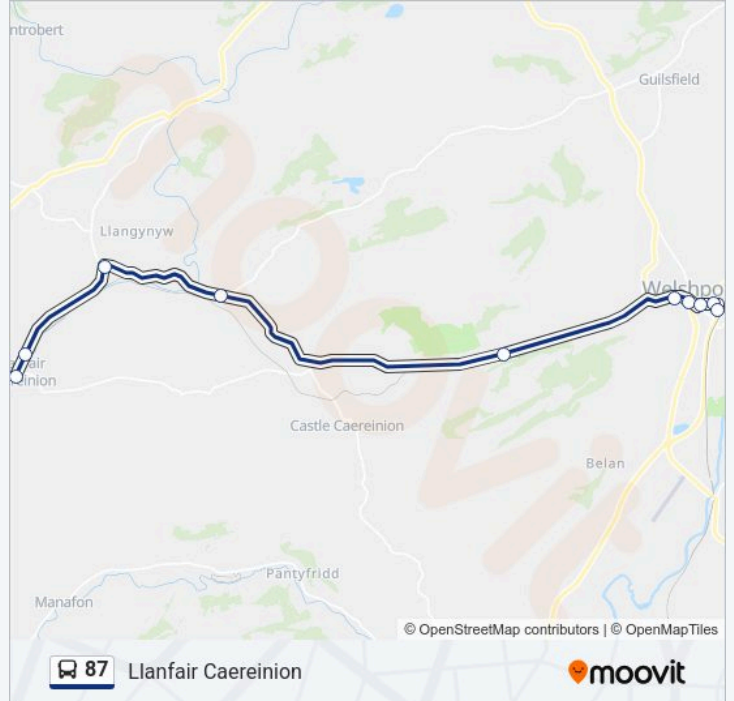

Use the Moovit App to find the closest 87 bus station near you and find out when is the next 87 bus arriving.

Direction: Llanfair Caereinion

10 stops

[VIEW LINE SCHEDULE](#)

Welshpool Tesco, Welshpool

Mill Lane, Welshpool

87 bus Info

Direction: Llanfair Caereinion

Stops: 10

Trip Duration: 26 min

Line Summary:

Direction: Foel

22 stops

[VIEW LINE SCHEDULE](#)

87 bus Time Schedule

Foel Route Timetable:

Monday	08:55-12:47
Tuesday	08:55-12:47
Wednesday	08:55-12:47
Thursday	08:55-12:47
Friday	08:55-12:47
Saturday	08:55-12:47
Sunday	Not Operational

87 bus Info

Direction: Foel

Stops: 22

Trip Duration: 40 min

Line Summary:

Melin-Y-Ddol, Melin-Y-Ddol

St Erfyl`S Church War Memorial, Llanerfyl

Cann Office, Llangadfan

Post Office, Foel

Direction: Welshpool