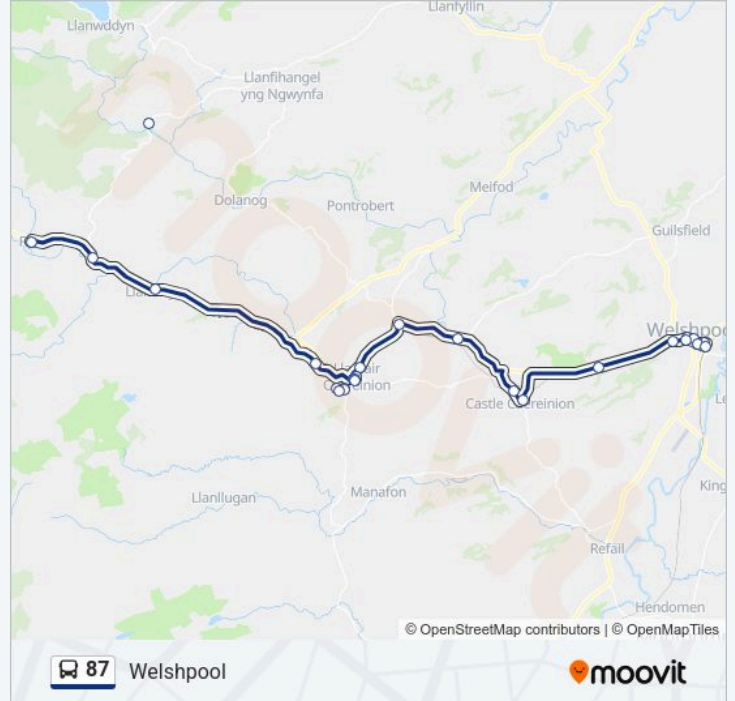

Stops: 22

Trip Duration: 40 min

Line Summary:

Melin-Y-Ddol, Melin-Y-Ddol

St Erfyl`S Church War Memorial, Llanerfyl

Cann Office, Llangadfan

Post Office, Foel

Direction: Welshpool

87 bus Info

Direction: Welshpool

Stops: 27

Trip Duration: 41 min

Line Summary:

Station, Castle Caereinion

Maesgarmon, Castle Caereinion

Cwm Lane, Golfa

Raven Square, Welshpool

High Street C, Welshpool

Glan Lledan Cottages, Welshpool

Church Bank, Welshpool

Mill Lane, Welshpool

Welshpool Tesco, Welshpool

Welshpool Bus Station Stand C, Welshpool

87 bus time schedules and route maps are available in an offline PDF at moovitapp.com. Use the Moovit App to see live bus times, train schedule or subway schedule, and step-by-step directions for all public transit in Wales.

© 2025 Moovit - All Rights Reserved