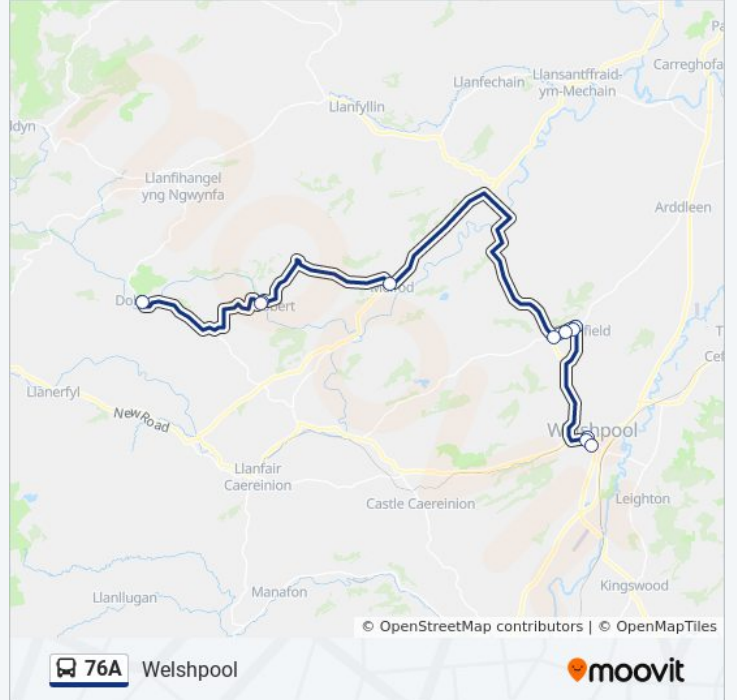

## Direction: Welshpool

16 stops

[VIEW LINE SCHEDULE](#)

Old Post Office, Dolanog

Post Office, Pontrobert

Minafon, Pontrobert

Troed-Y-Rhiw, Meifod

Car Park, Meifod

## 76A bus Info

**Direction:** Welshpool

**Stops:** 16

**Trip Duration:** 44 min

**Line Summary:**

76A bus time schedules and route maps are available in an offline PDF at [moovitapp.com](https://moovitapp.com). Use the [Moovit App](#) to see live bus times, train schedule or subway schedule, and step-by-step directions for all public transit in Wales.