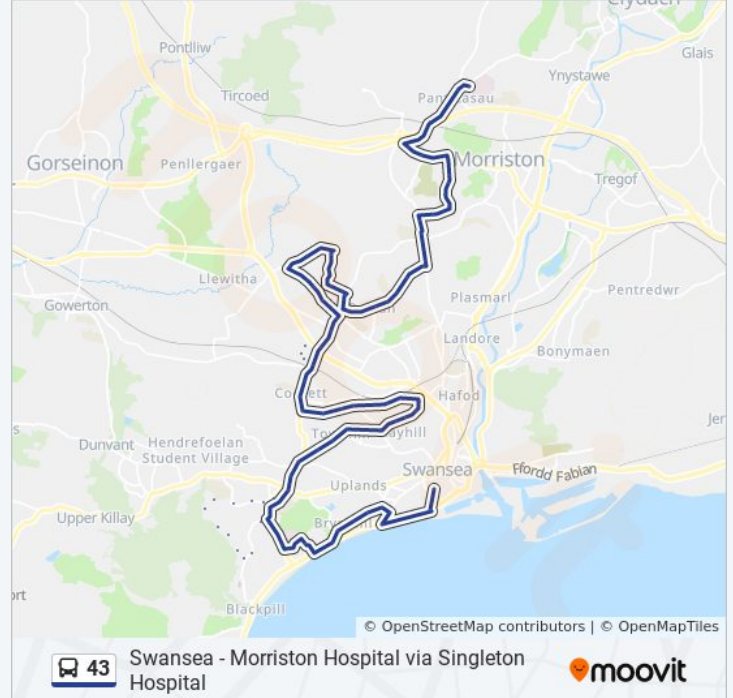

43 bus Info

Direction: Morriston Hospital

Stops: 87

Trip Duration: 76 min

Line Summary:

Aneurin Way, Sketty

Hen Dderwen, Sketty

Sketty Park Drive, Sketty

Townhill Road, Townhill

Fairfield Club, Mayhill

Mayhill Shops, Mayhill

Tegid Road, Mayhill

Mayhill Post Office, Mayhill

Gwili Terrace, Mayhill

Townhill Road, Mayhill

Mayhill Turn, Mayhill

Gors Avenue End, Mayhill

Dewi Terrace, Mayhill

Gwent Road, Townhill

Elphin Road, Townhill

Elphin Cross, Townhill

Gwynedd Avenue West, Cockett

Fry's Corner, Cockett

St Peter`S Church, Cockett

Cockett Station, Cockett

Weig Fach Lane, Cockett

Grampian Way, Cockett

Snowdon Drive, Cockett

Fforestfach Cross, Fforestfach

Ravenhill Cross, Ravenhill

Caereithin Cross, Caereithin

Ffordd Y Brain, Blaenymaes