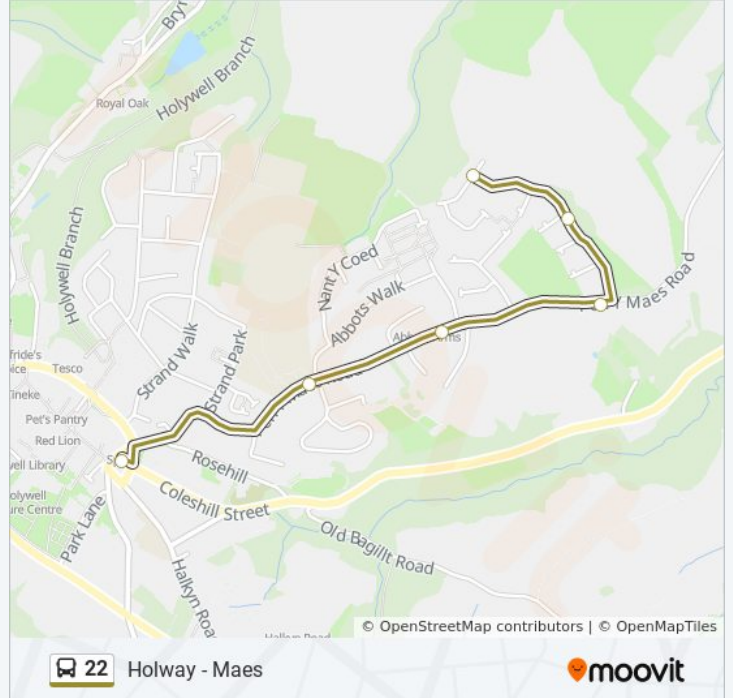

22 bus Info

Direction: Holway

Stops: 10

Trip Duration: 16 min

Line Summary:

Direction: Holywell

6 stops

[VIEW LINE SCHEDULE](#)

Wood Lane Terminus, Pen-Y-Maes

Maes-Yr-Afon, Pen-Y-Maes

Wood Lane, Pen-Y-Maes

Abbots Arms Hotel, Pen-Y-Maes

Pen-Y-Maes Gardens, Pen-Y-Maes

Holywell Bus Station Stand 3, Holywell

22 bus Time Schedule

Holywell Route Timetable:

Sunday	Not Operational
Monday	7:55 AM
Tuesday	7:55 AM
Wednesday	7:55 AM
Thursday	7:55 AM
Friday	Not Operational
Saturday	Not Operational

22 bus Info

Direction: Holywell

Stops: 6

Trip Duration: 5 min

Line Summary:

Direction: Pen-Y-Maes

8 stops

[VIEW LINE SCHEDULE](#)

Moor Lane, Holway

James' Place, Holway

Holywell Tesco, Holywell

Holywell Bus Station Stand 4, Holywell

Abbots Arms Hotel, Pen-Y-Maes