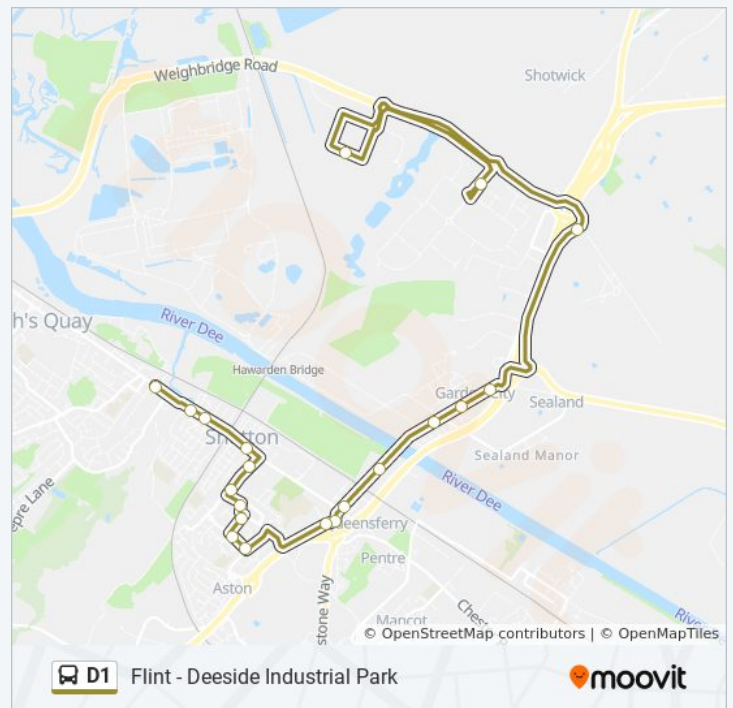

Use the Moovit App to find the closest D1 bus station near you and find out when is the next D1 bus arriving.

**Direction: Connahs Quay**  
 22 stops  
[VIEW LINE SCHEDULE](#)

**D1 bus Time Schedule**  
 Connahs Quay Route Timetable:

**D1 bus Info**

**Direction:** Garden City

**Stops:** 39

**Trip Duration:** 40 min

**Line Summary:**

Garthorpe Avenue, Golftyn

Hare & Hounds, Golftyn

Deans Place, Connahs Quay

**D1 bus Info**

**Direction:** Golftyn

**Stops:** 20

**Trip Duration:** 30 min

**Line Summary:**

Central Drive Bottom, Higher Shotton

Melrose Inn, Higher Shotton

Cornwall Road, Higher Shotton

Green Lane, Higher Shotton

North Street, Higher Shotton

St Ethelwold`S Church, Shotton

Ash Grove, Shotton

Chester Rd West, Shotton

Wepre War Memorial, Wepre

Boathouse Inn, Golftyn

D1 bus time schedules and route maps are available in an offline PDF at [moovitapp.com](https://moovitapp.com). Use the [Moovit App](#) to see live bus times, train schedule or subway schedule, and step-by-step directions for all public transit in Wales.