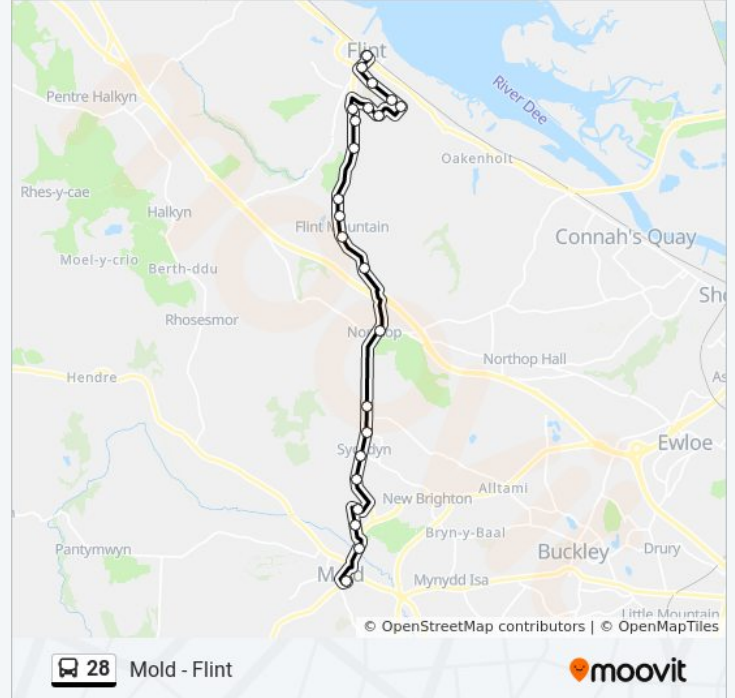

Pen-Y-Bryn, Soughton

Raikes Lane, Soughton

Theatr Clwyd, Mold

Flintshire County Hall, Mold

Leadmill Bridge, Mold

Bus Station 4, Mold

28 bus time schedules and route maps are available in an offline PDF at moovitapp.com. Use the [Moovit App](#) to see live bus times, train schedule or subway schedule, and step-by-step directions for all public transit in Wales.

[About Moovit](#) · [MaaS Solutions](#) · [Supported Countries](#) · [Mooviter Community](#)

© 2024 Moovit - All Rights Reserved

Check Live Arrival Times