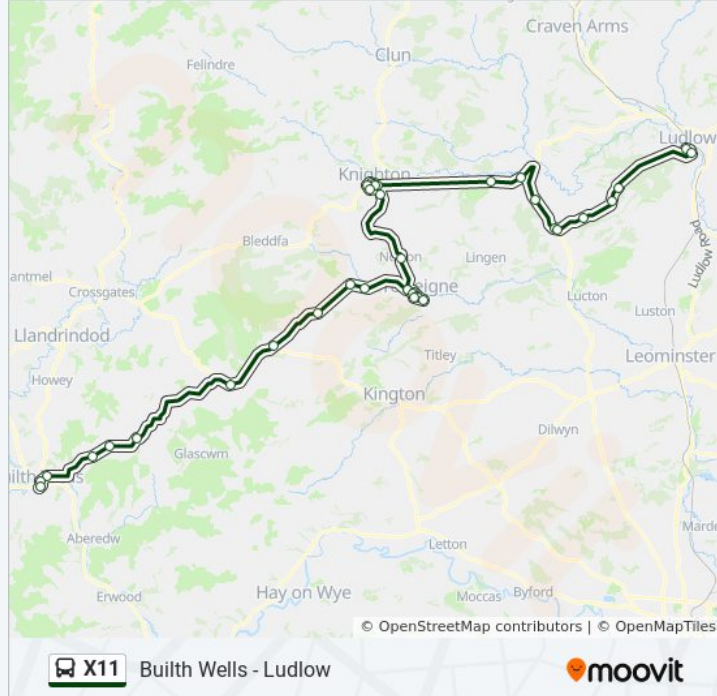

Hope Chapel, Wern-Heulog

St Matthew`S Church, Llanelwedd

Station Road, Builth Wells

Groe, Builth Wells

Direction: Ludlow

36 stops

[VIEW LINE SCHEDULE](#)

Groe, Builth Wells