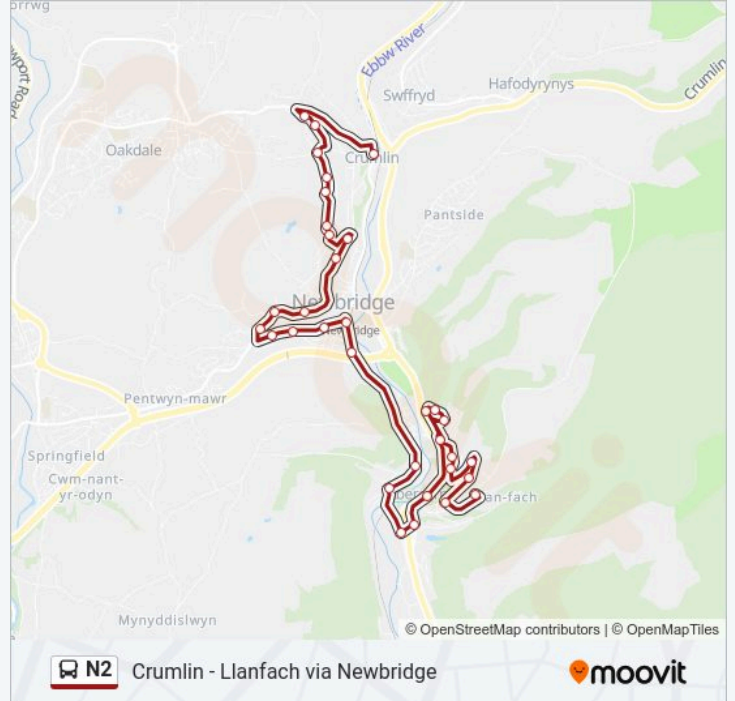

N2 bus Info

Direction: Crumlin

Stops: 33

Trip Duration: 31 min

Line Summary:

Martins Field, Newbridge

Park Place, Newbridge

Ashfield Road Lane, Newbridge

The Square, Crumlin

Direction: High Meadow

35 stops

[VIEW LINE SCHEDULE](#)

The Square, Crumlin

Commercial Road, Crumlin

Elidyr Crescent, Treowen

Elidyr Road, Treowen