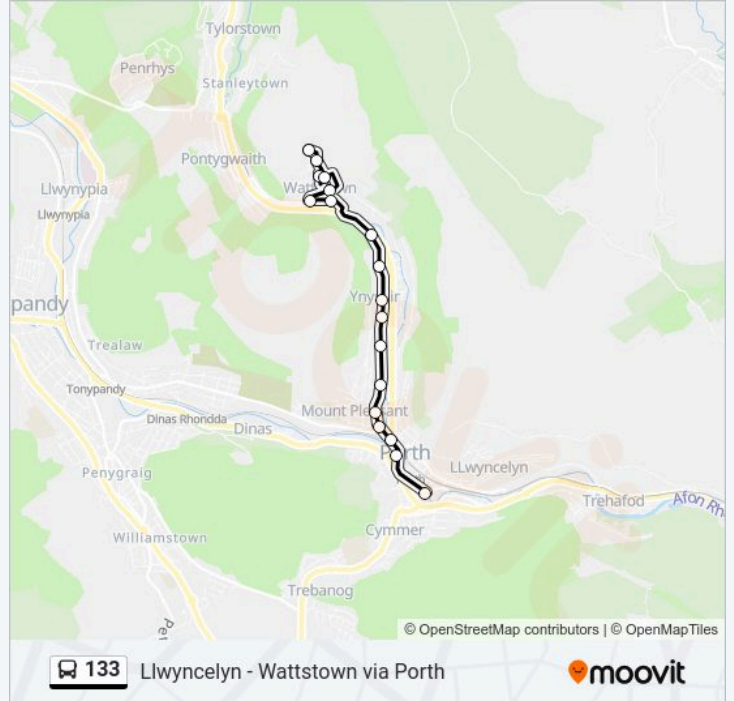

Wattstown Hotel, Wattstown

Hillside Terrace, Wattstown

Bryn Terrace, Wattstown

Cefn Road, Wattstown

Heol Goronwy, Wattstown

Heol Y Twyn, Wattstown

**133 bus Time Schedule**

Wattstown Route Timetable:

Sunday	Not Operational
Monday	15:31
Tuesday	15:31
Wednesday	15:31
Thursday	15:31
Friday	15:31
Saturday	Not Operational

**133 bus Info**

**Direction:** Wattstown

**Stops:** 18

**Trip Duration:** 15 min

**Line Summary:**

© 2024 Moovit - All Rights Reserved