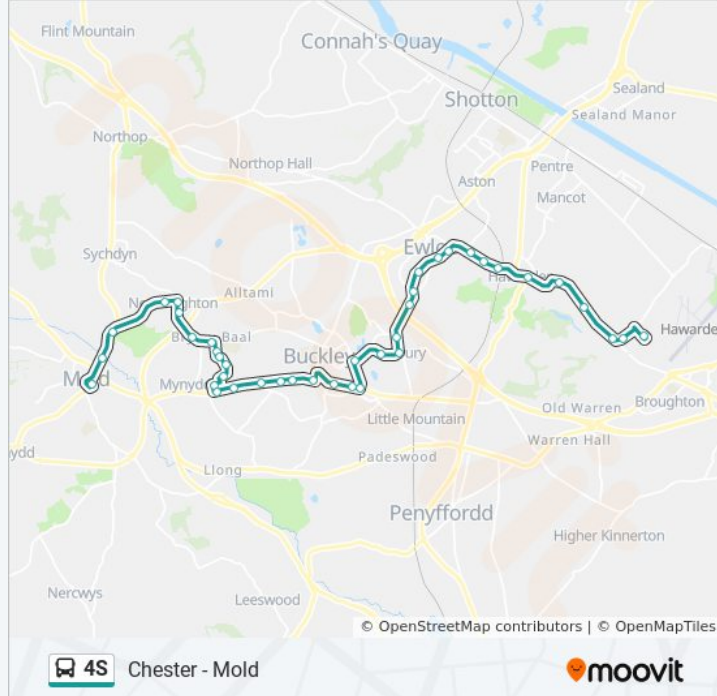

Hawarden Railway Station, Hawarden

Glynne Arms, Hawarden

Moor Lane, Hawarden

Raike Lane, Hawarden

Manor Lane, Hawarden

Manor Lane, Broughton

Arriva Depot, Broughton

Direction: Chester

62 stops

[VIEW LINE SCHEDULE](#)

Bus Station 5, Mold

Leadmill Bridge, Mold

Flintshire County Hall, Mold

Argoed View, New Brighton

Rose & Crown, New Brighton

Moel Fammau Road, New Brighton

4S bus Info

Direction: Chester

Stops: 62

Trip Duration: 66 min

Line Summary:

Pren Hill, Prenbrigog
Bistre Close, Buckley
White Lion, Buckley
Buckley Police Station, Buckley

Tivoli, Buckley
Coppa View, Buckley

4S bus Info

Direction: Mold

Stops: 68

Trip Duration: 62 min

Line Summary:

Anchor Hotel, Saltney

Saltney Police Station, Saltney

Park Avenue, Saltney