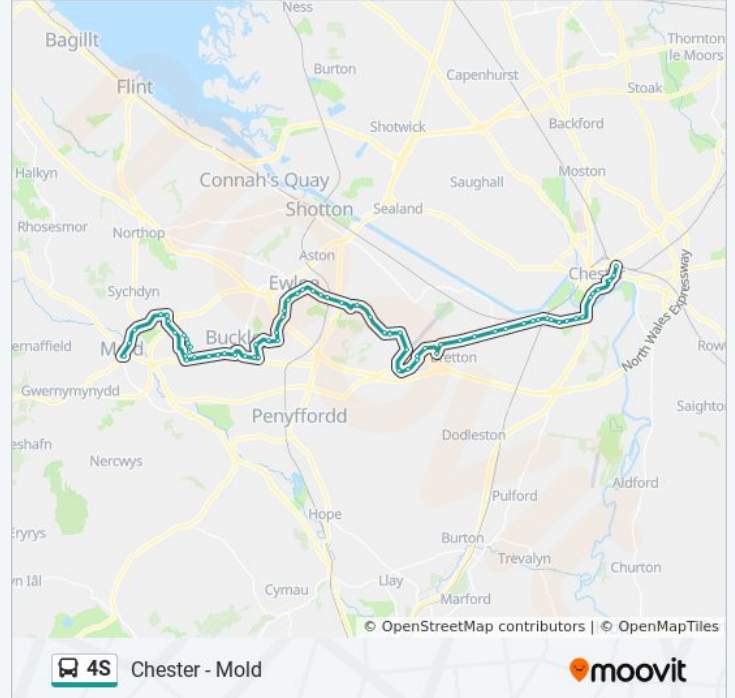

Pren Hill, Prenbrigog
Bistre Close, Buckley
White Lion, Buckley
Buckley Police Station, Buckley

Tivoli, Buckley
Coppa View, Buckley

Lane End, Buckley
Horse And Jockey, Buckley

Glynne Arms, Buckley
Parrot Inn, Drury

Burnt Wood, Burntwood Pentre

The Gables, Hawarden
Paradise Place, Hawarden
Sycamore Lodge, Hawarden
Level Road, Hawarden
Kersley Avenue, Hawarden
Hawarden High School, Hawarden

Groomscroft, Hawarden
Hawarden Railway Station, Hawarden
Glynne Arms, Hawarden
Moor Lane, Hawarden

Raike Lane, Hawarden
Manor Lane, Hawarden

Arriva Depot, Broughton
Wood Lane, Broughton
Broughton Post Office, Broughton
Coronation Road, Broughton
Broughton Junior School, Broughton

Eaton Close, Broughton
Airbus, Broughton
Broughton Park Tesco, Broughton

Glynne Arms, Broughton
Bretton Lane End, Bretton