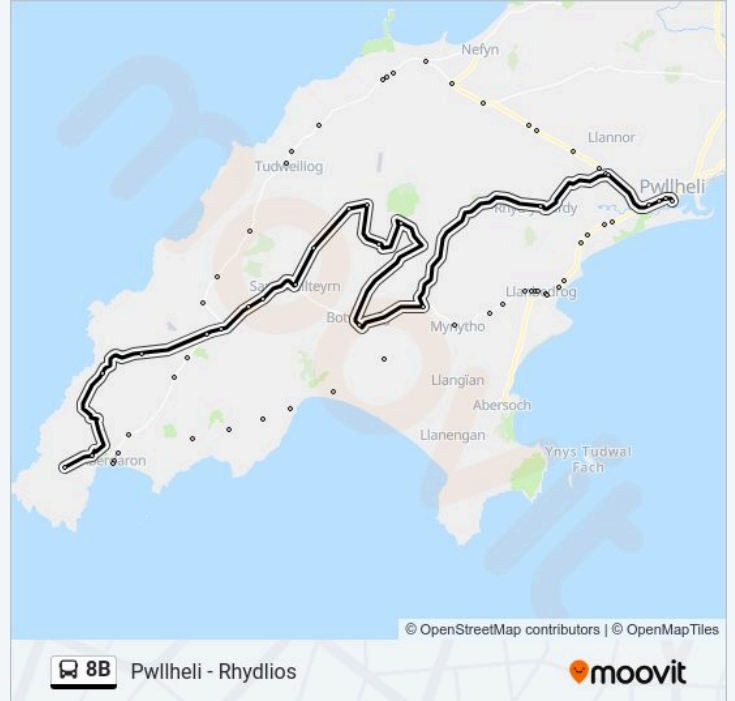

Ffordd Penrhos, Penrhos

Bronallt, Penrhos

Plas Newydd, Penrhos

Erwenni, Penrhydlyniog

Ala Road, Penrhydlyniog

Ysbyty, Penrhydlyniog

Pwllheli Bus Station Stand A, Pwllheli

Direction: Rhydlios