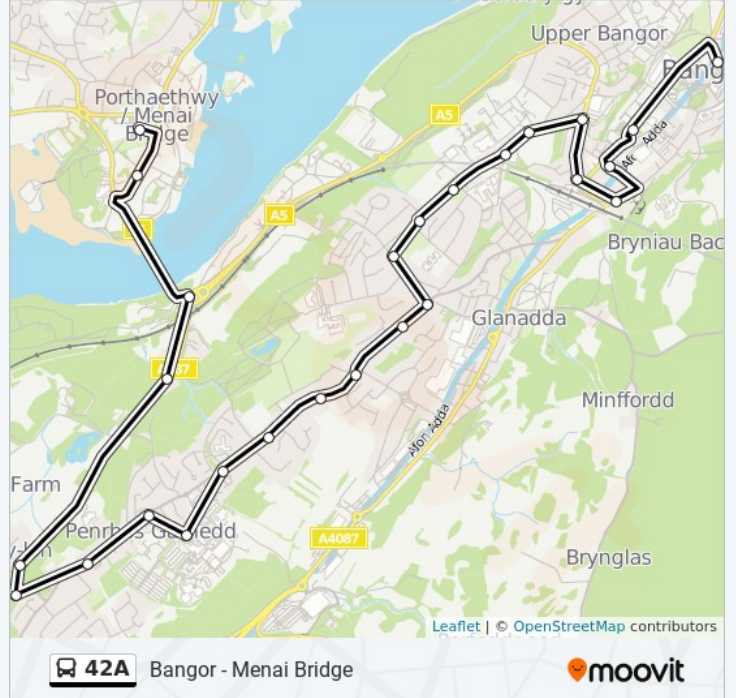

42A bus Info

Direction: Menai Bridge

Stops: 23

Trip Duration: 18 min

Line Summary:

Ysgol Y Faenol, Bangor

Ty`N Eithin, Bangor

Rhyd Menai, Menai Bridge

Carreg Y Borth, Menai Bridge

Menai Bridge Bus Station, Menai Bridge

42A bus time schedules and route maps are available in an offline PDF at moovitapp.com. Use the [Moovit App](#) to see live bus times, train schedule or subway schedule, and step-by-step directions for all public transit in Wales.