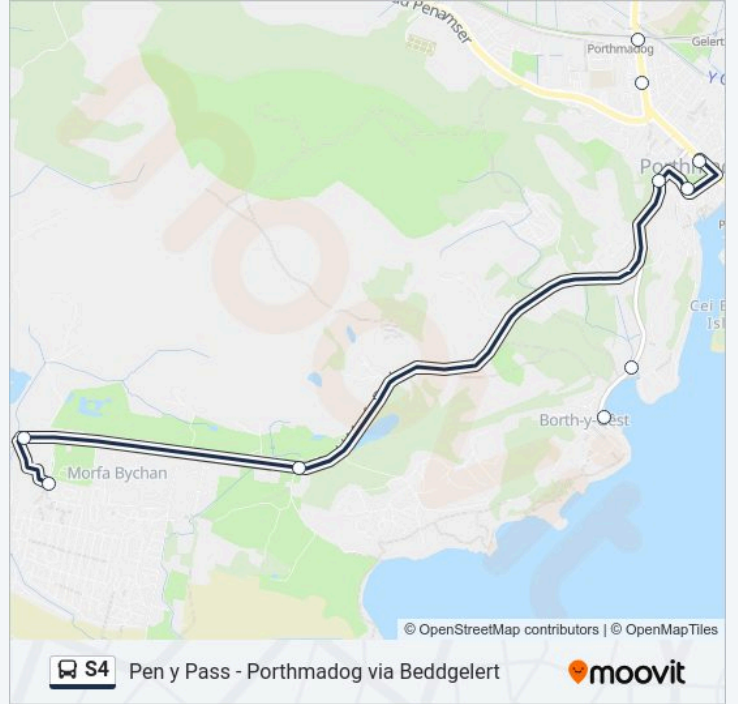

### S4 bus Time Schedule

Porthmadog Route Timetable:

Sunday	Not Operational
Monday	09:12 - 18:45
Tuesday	09:12 - 18:45
Wednesday	09:12 - 18:45
Thursday	09:12 - 18:45
Friday	09:12 - 18:45
Saturday	09:12 - 18:45

### S4 bus Info

**Direction:** Porthmadog

**Stops:** 9

**Trip Duration:** 13 min

**Line Summary:**

S4 bus time schedules and route maps are available in an offline PDF at [moovitapp.com](https://moovitapp.com). Use the Moovit App to see live bus times, train schedule or subway schedule, and step-by-step directions for all public transit in Wales.