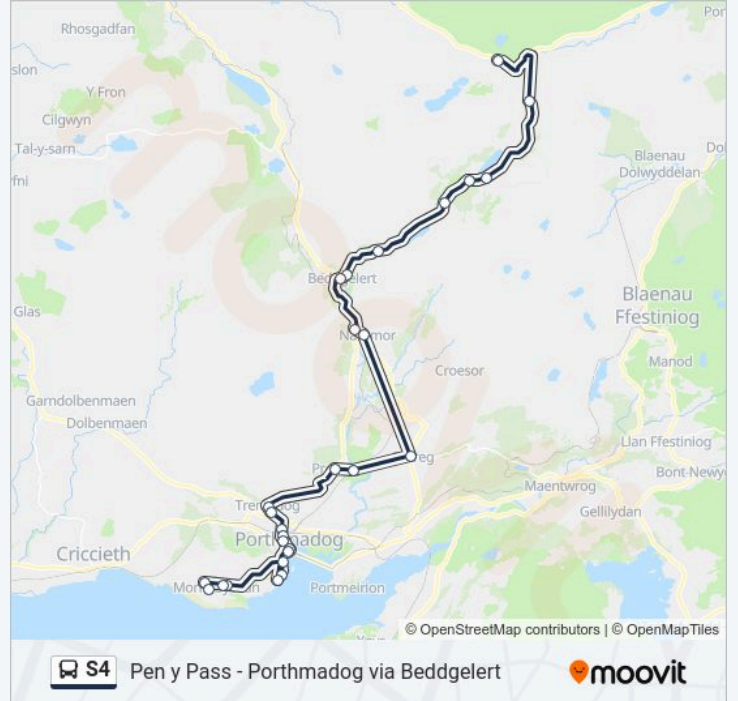

Heol-Y-Parc, Porthmadog

Porthmadog Park Stand C, Porthmadog

Pen-Y-Bryn, Garth

Village Square, Borth-Y-Gest

Min-Y-Mor, Borth-Y-Gest

Post Office, Morfa Bychan

Capel Nazareth, Morfa Bychan

Morfa Bychan

Direction: Porthmadog

20 stops

[VIEW LINE SCHEDULE](#)

Pen-Y-Pass Yha, Gwastadnant

Lookout Car Park, Bethania

Bryn Gwynant, Bethania

Ysgoldy, Bethania

Pont Bethania, Bethania

Sygun Copper Mine, Beddgelert

Tai Sygyn, Beddgelert

Beddgelert A, Beddgelert

Pont Aberglaslyn, Nantmor

Nantmor Turn, Nantmor

Brondanw Arms, Garreg

Pont Croesor, Prenteg

Tan Y Bryn, Prenteg

Market Square, Tremadog

Capel Peniel, Tremadog

Porthmadog War Memorial, Porthmadog

Rhes Cambrian, Porthmadog

Sportsman, Porthmadog

S4 bus Time Schedule

Porthmadog Route Timetable:

Sunday	08:00 - 15:33
Monday	Not Operational
Tuesday	Not Operational
Wednesday	Not Operational
Thursday	Not Operational
Friday	Not Operational
Saturday	Not Operational

S4 bus Info

Direction: Porthmadog

Stops: 20

Trip Duration: 27 min

Line Summary: