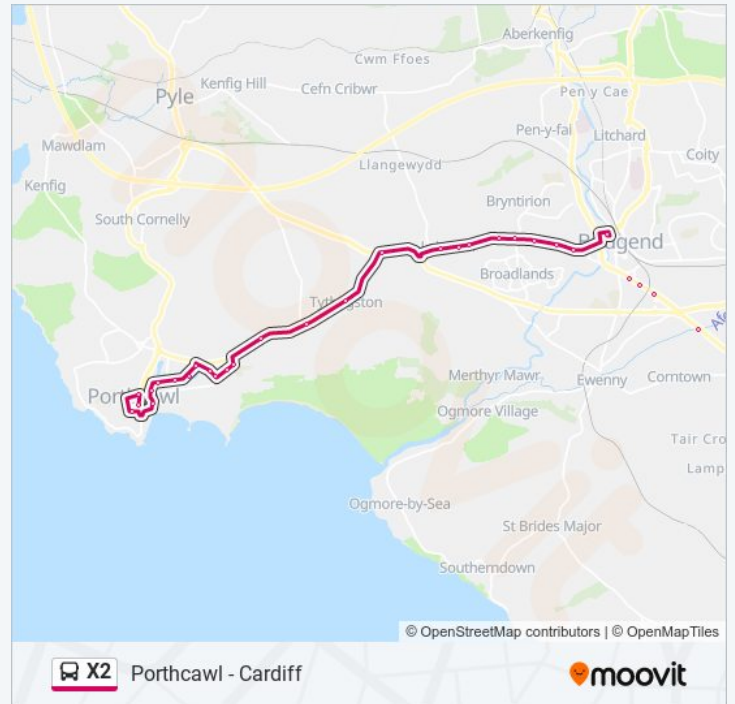

### Direction: Porthcawl

65 stops

[VIEW LINE SCHEDULE](#)

Customhouse Street Jw, Cardiff

Tresillian Way, Cardiff

Vellacott Close, Atlantic Wharf

Glanhowny Close, Atlantic Wharf

Lloyd George Avenue, Atlantic Wharf

### X2 bus Info

**Direction:** Porthcawl

**Stops:** 65

Mcdonalds Culverhouse Cross, Culverhouse Cross

The Tumble, Downs

Duffryn Springs, Downs

St Nicholas

Trehill Church, Tre-Hill

Roman Road, Pentre Meyrick

Twmpath Farm, Pentre Meyrick

Crack Hill, Colwinston

Brocastle, Corntown

The Paddocks, Corntown

Waterton, Corntown

Police Headquarters, Waterton

Wyndham Crescent, Bridgend

Bridgend College, Bridgend

Bridgend Bus Station Stand 5, Bridgend

West House Corner, Newcastle

**Trip Duration: 99 min**  
**Line Summary:**

West House Dip, Newcastle

Phillip Avenue, Bryntirion

Broadlands, Bryntirion