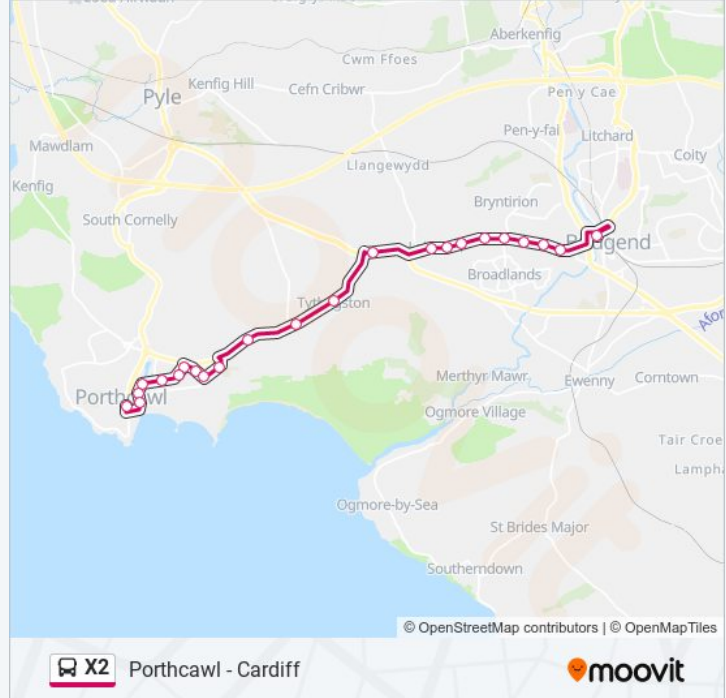

**Direction: Bridgend**

23 stops

[VIEW LINE SCHEDULE](#)

- John Street, Porthcawl
- Griffin Park, Porthcawl
- Northways, Porthcawl
- Woodland Avenue, Porthcawl
- Parc-Y-Berllan, Porthcawl
- Pwll-Y-Waun, Porthcawl
- St David's Way, Porthcawl
- Nottage Road, Newton
- The Globe, Newton
- Heol-Y-Graig, Newton
- Dan-Y-Graig, Newton
- Wigfach Farm, Wigfach
- Tythegston
- Texaco Garage, Laleston
- Mackworth Arms, Laleston
- Village Farm, Laleston
- Hillcrest, Laleston
- Ogmore Social Club, Bryntirion
- Broadlands, Bryntirion
- Phillip Avenue, Bryntirion
- West House Dip, Newcastle
- West House Corner, Newcastle

**X2 bus Info**

**Direction:** Bridgend

**Stops:** 23

**Trip Duration:** 23 min

**Line Summary:**

## Bridgend Bus Station Stand 10, Bridgend

### Direction: Bridgend

40 stops

[VIEW LINE SCHEDULE](#)

Customhouse Street Jw, Cardiff

Tresillian Way, Cardiff

Vellacott Close, Atlantic Wharf

Glanhowny Close, Atlantic Wharf

Lloyd George Avenue, Atlantic Wharf