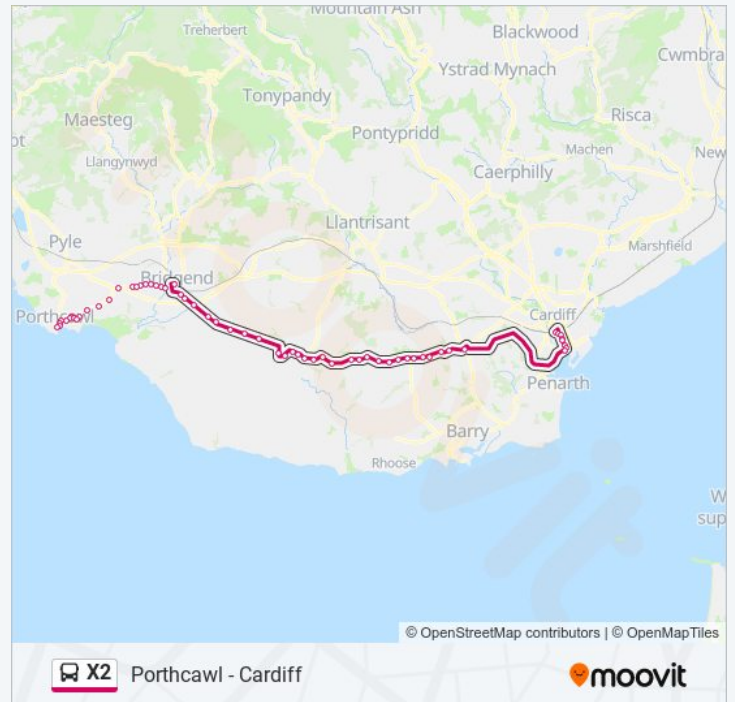

## X2 bus Info

**Direction:** Cardiff

**Stops:** 60

**Trip Duration:** 98 min

**Line Summary:**

Tair Onen Turn, Tair Onen

Parc-Newydd Turn, Tair Onen

Aubrey Arms, Bonvilston

### Direction: Porthcawl

65 stops

[VIEW LINE SCHEDULE](#)

Customhouse Street Jw, Cardiff

Tresillian Way, Cardiff

Vellacott Close, Atlantic Wharf

Glanhowny Close, Atlantic Wharf

Lloyd George Avenue, Atlantic Wharf