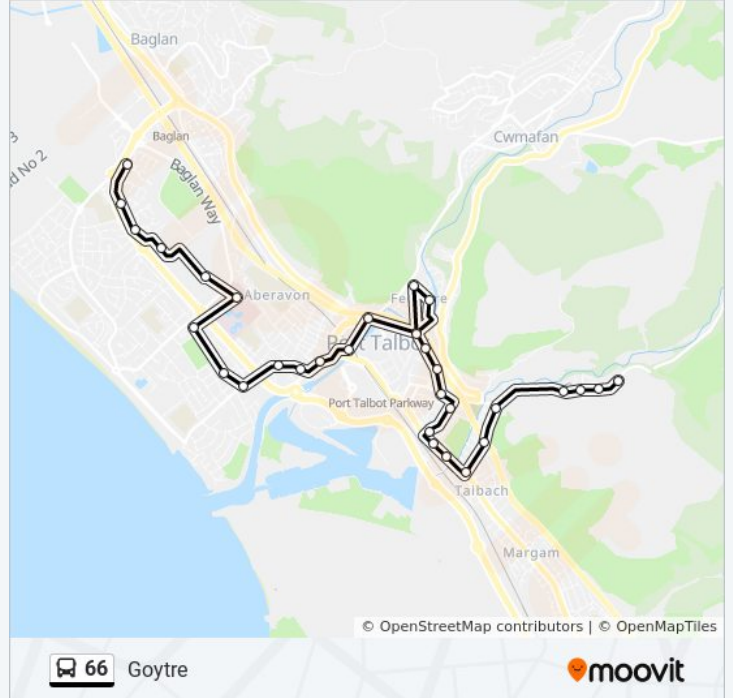

**66 bus Info**

**Direction:** Goytre  
**Stops:** 32  
**Trip Duration:** 30 min  
**Line Summary:**

Gower Street, Pen-Y-Cae

Abbey Road, Central School

Memorial Park, Taibach

Tai-Bach Rugby Club, Taibach

Workingmen`S Club, Taibach

### Direction: Port Talbot

19 stops

[VIEW LINE SCHEDULE](#)

Goytre Cemetery, Goytre

Goytre Community Centre, Goytre

East Street, Goytre

Goytre Crescent, Goytre

Dyffryn Road, Taibach

### 66 bus Info

**Direction:** Port Talbot

**Stops:** 19

**Trip Duration:** 15 min

**Line Summary:**

**Direction: Sandfields**

28 stops

[VIEW LINE SCHEDULE](#)

**66 bus Info**

**Direction:** Sandfields

**Stops:** 28

**Trip Duration:** 26 min

**Line Summary:**

 [66 bus Line Map](#)

Port Talbot Bus Station Stand 5, Port Talbot

Health Centre, Water Street