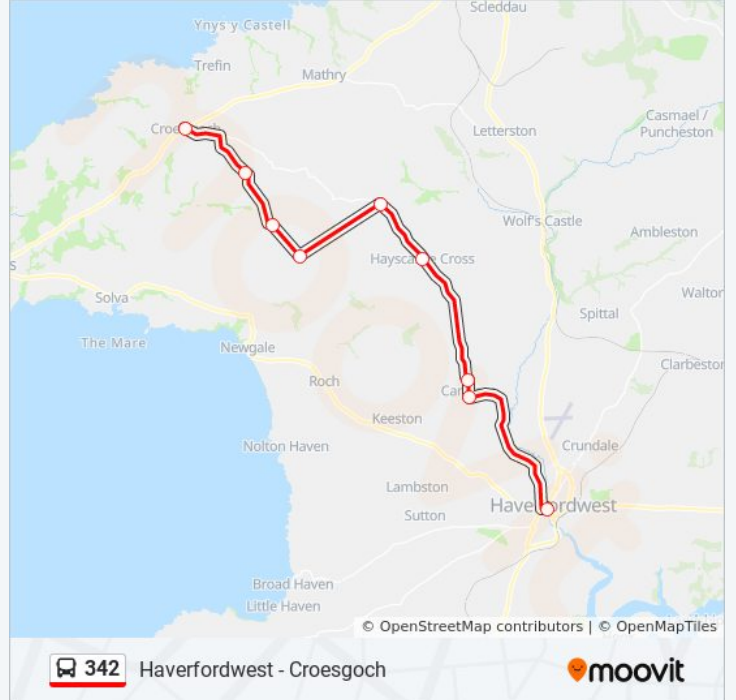

Stops: 9

Trip Duration: 50 min

Line Summary:

Direction: Haverfordwest

9 stops

[VIEW LINE SCHEDULE](#)

- Artramont Arms, Croesgoch
- Treffynnon Farm, Treffynnon
- Llandeloy Arms, Llandeloy
- Trefgarn Owen Caravan Park, Trefgarn-Owen
- Newton Cross
- Haycastle Cross, Haycastle Cross
- Folly Crossroads, Haverfordwest
- Sunnybank, Camrose
- Bus Station , Haverfordwest

342 bus Info

Direction: Haverfordwest

Stops: 9

Trip Duration: 50 min

Line Summary:

342 bus time schedules and route maps are available in an offline PDF at moovitapp.com. Use the [Moovit App](#) to see live bus times, train schedule or subway schedule, and step-by-step directions for all public transit in Wales.