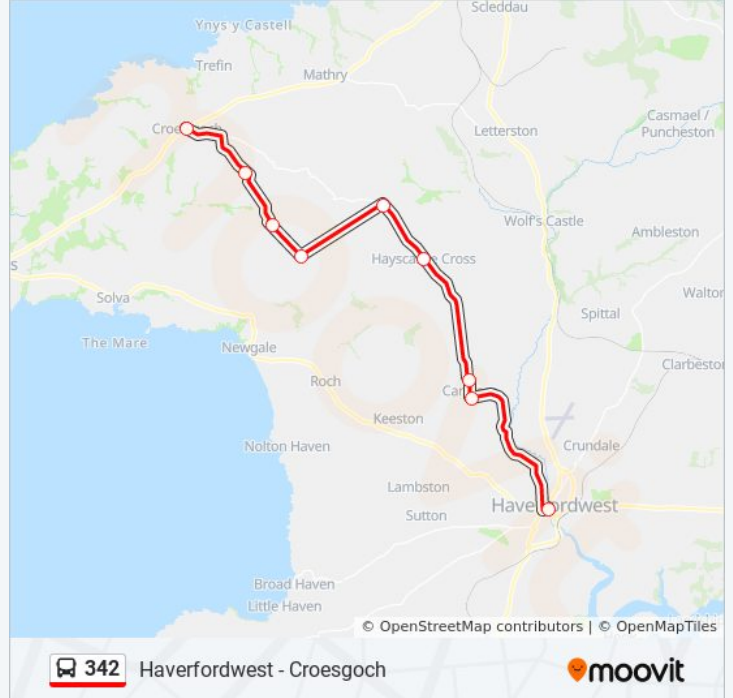

Croesgoch Route Timetable:

Sunday	Not Operational
Monday	Not Operational
Tuesday	Not Operational
Wednesday	Not Operational
Thursday	Not Operational
Friday	12:40 PM
Saturday	Not Operational

342 bus Info

Direction: Croesgoch

Stops: 9

Trip Duration: 50 min

Line Summary:

Direction: Haverfordwest

9 stops

[VIEW LINE SCHEDULE](#)

- Artramont Arms, Croesgoch
- Treffynnon Farm, Treffynnon
- Llandeloy Arms, Llandeloy
- Trefgarn Owen Caravan Park, Trefgarn-Owen
- Newton Cross
- Haycastle Cross, Haycastle Cross
- Folly Crossroads, Haverfordwest
- Sunnybank, Camrose
- Bus Station , Haverfordwest