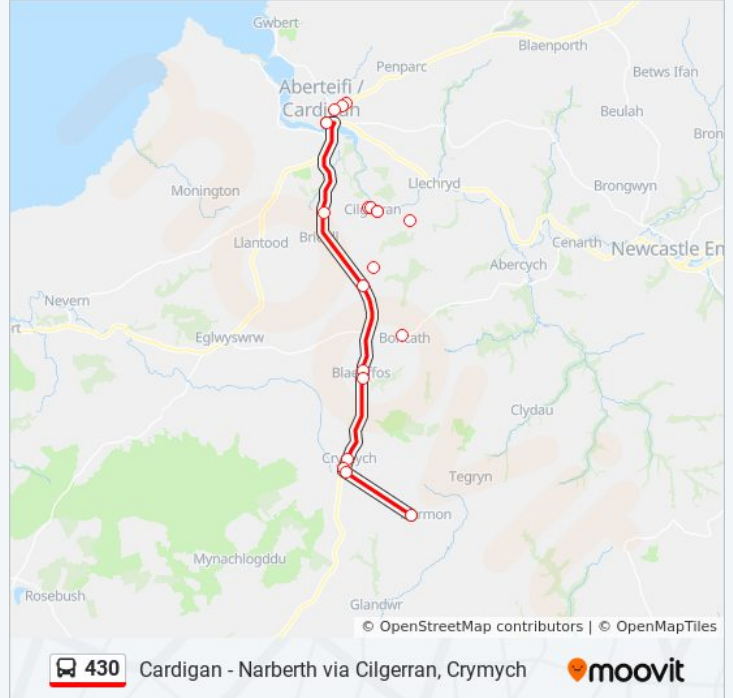

430 bus Info

Direction: Hermon

Stops: 19

Trip Duration: 19 min

Line Summary:

Direction: Narberth

30 stops

[VIEW LINE SCHEDULE](#)