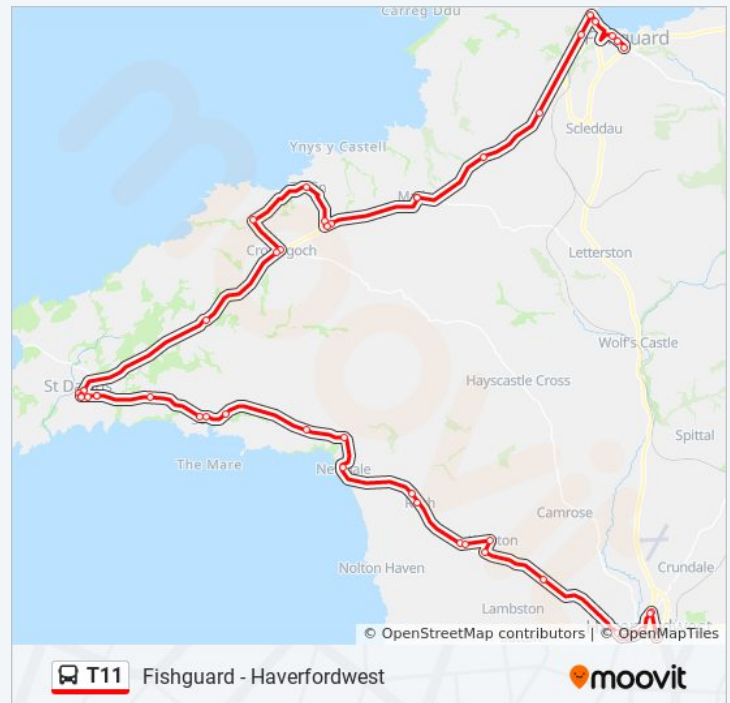

Trip Duration: 98 min

Line Summary:

Newgale House, Newgale
 Pilgrims Way, Roch Gate
 Rochgate Motel, Roch Gate
 Summerhill Park, Simpson
 Post Office, Simpson
 Derwen, Keeston
 Keeston
 Pelcomb Inn, Pelcomb Cross
 Trafalgar Road, Haverfordwest
 St Martin`S Burial Ground, Haverfordwest
 Highlands Avenue, Haverfordwest
 Tabernacle Church, Haverfordwest
 Lidl Perrot's Road, Haverfordwest
 Bus Station , Haverfordwest
 Sydney Rees Way, Prendergast
 Sydney Rees Way, Prendergast
 Haverfordwest Railway Station, Haverfordwest