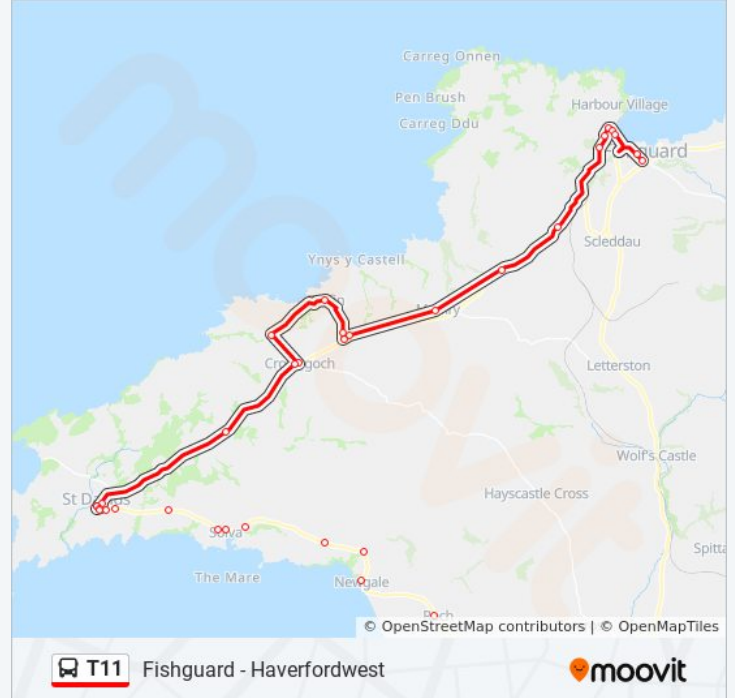

The Parrog, Goodwick

West Street, Penyraber

Ffordd Yr Efail 2, Fishguard

Direction: Haverfordwest

50 stops

[VIEW LINE SCHEDULE](#)

T11 bus Time Schedule

Haverfordwest Route Timetable: