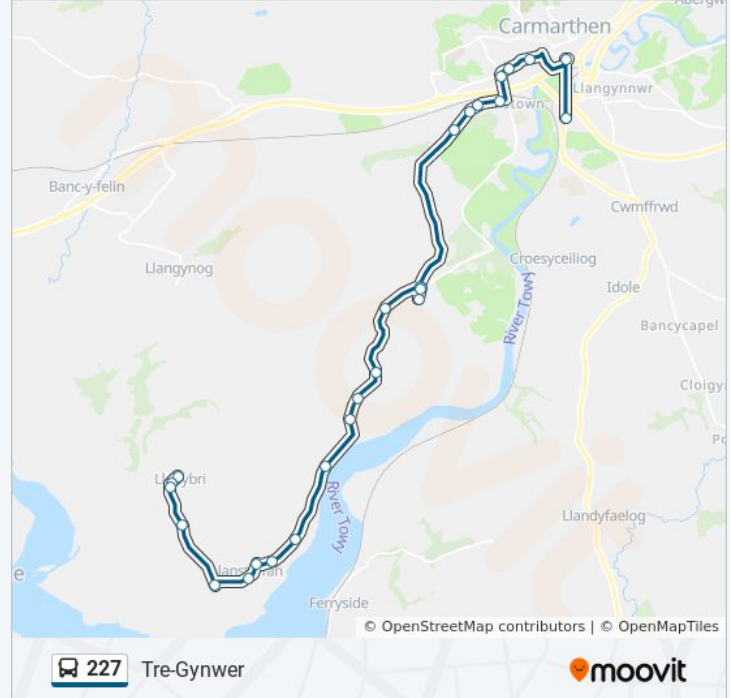

**227 bus Info**

**Direction:** Tre-Gynwer

**Stops:** 29

**Trip Duration:** 35 min

**Line Summary:**

Belmont House, Morfabach

Llangain Junction, Llangain

Pant-Y-Dderwen, Llangain

Playing Fields, Johnstown

Llansteffan Road, Johnstown

Heol Becca, Johnstown

Barracks, Johnstown

Carmarthen Bus Station Stand 6, Carmarthen

Morrisons, Tre-Gynwer

227 bus time schedules and route maps are available in an offline PDF at [moovitapp.com](https://moovitapp.com). Use the [Moovit App](#) to see live bus times, train schedule or subway schedule, and step-by-step directions for all public transit in Wales.