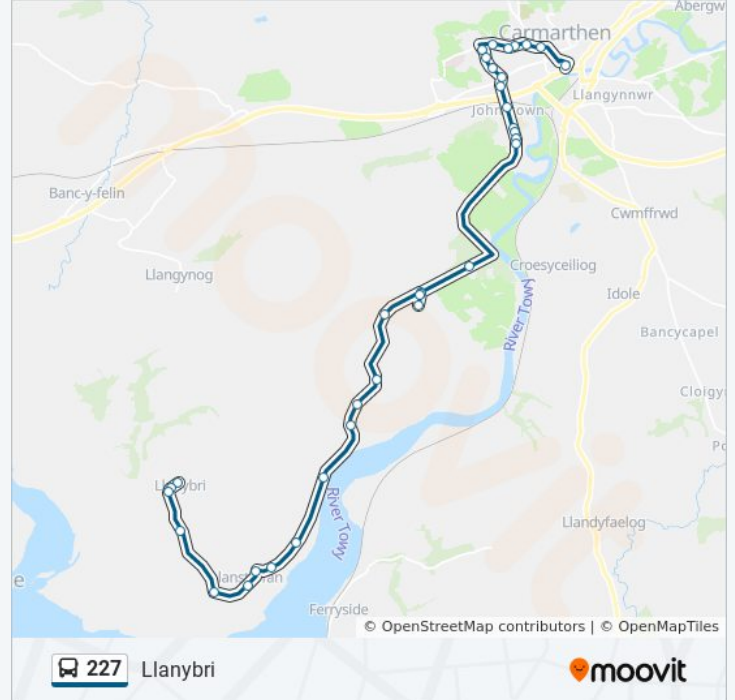

Llanstephan Bridge, Llansteffan

Church, Llansteffan

Old Road Junction, Llansteffan

Parc-Y-Vicar, Llanybri

Post Office, Llanybri

Ger-Y-Marbell, Llanybri

**Direction: Tre-Gynwer**

29 stops