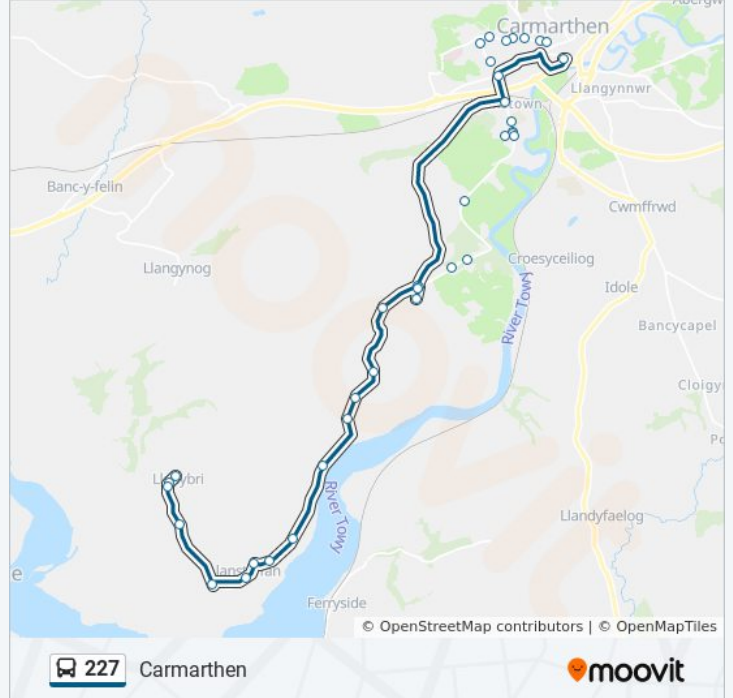

**227 bus Info**

**Direction:** Carmarthen

**Stops:** 36

**Trip Duration:** 29 min

**Line Summary:**

Ystrad Close, Johnstown  
 Ystrad Drive, Johnstown  
 Carmarthen Leisure Centre, Johnstown  
 Playing Fields, Johnstown  
 Llansteffan Road, Johnstown  
 Jobs Well Road, Johnstown  
 St David`S Hospital, Carmarthen  
 Trinity College, Carmarthen  
 Sycamore Way, Carmarthen  
 Model Primary School, Johnstown  
 Glannant House, Johnstown  
 Y Felin, Carmarthen  
 Dairies Club, Carmarthen  
 Carmarthen Bus Station Stand 6, Carmarthen

**Direction: Llanybri**

32 stops

[VIEW LINE SCHEDULE](#)

Carmarthen Bus Station Stand 6, Carmarthen  
 Y Felin, Carmarthen  
 Glannant House, Johnstown  
 Model Primary School, Johnstown  
 Sycamore Way, Carmarthen  
 Trinity College, Carmarthen  
 St David`S Hospital, Carmarthen  
 Dyfed College Of Art, Carmarthen  
 Jobs Well Road, Johnstown  
 Monument Hill, Johnstown  
 Llansteffan Road, Johnstown  
 Llansteffan Road, Johnstown  
 Queen Elizabeth High School, Johnstown  
 Davies Estate, Johnstown  
 Maridunum School, Johnstown

Llanstephan Bridge, Llansteffan

Church, Llansteffan

Old Road Junction, Llansteffan

Parc-Y-Vicar, Llanybri

Post Office, Llanybri

Ger-Y-Marbell, Llanybri

**Direction: Tre-Gynwer**

29 stops

**227 bus Info**

**Direction:** Tre-Gynwer

**Stops:** 29

**Trip Duration:** 35 min

**Line Summary:**

Belmont House, Morfabach

Llangain Junction, Llangain

Pant-Y-Dderwen, Llangain