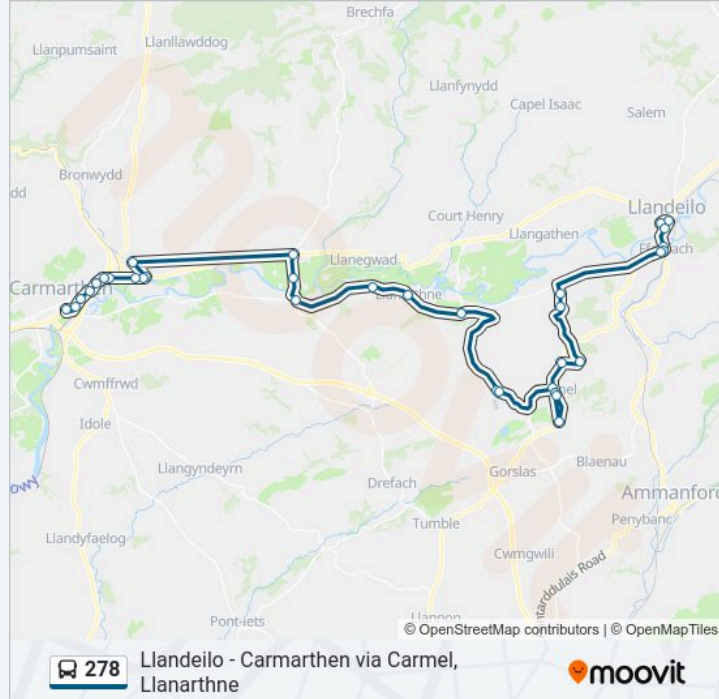

### 278 bus Info

**Direction:** Carmarthen

**Stops:** 34

**Trip Duration:** 61 min

**Line Summary:**

Old Station, Nantgaredig

Square, Nantgaredig

Crychiau, Abergwili

Abergwili Museum, Abergwili

Black Ox, Abergwili

Capel Ebeneser, Abergwili

Abergwili Ambulance Station, Tanerdy

Brynderwen, Tanerdy

Reservoir Road, Tanerdy

Priory Street, Carmarthen

Lidl, Carmarthen

Council Offices, Carmarthen

Carmarthen Bus Station Stand 8, Carmarthen

**Direction: Llandeilo**

33 stops

[VIEW LINE SCHEDULE](#)

Carmarthen Bus Station Stand 8, Carmarthen

St Peters Church, Carmarthen

Lidl, Carmarthen

Priory Street, Carmarthen

Reservoir Road, Tanerdy

Carlton, Tanerdy

Abergwili Ambulance Station, Tanerdy

Capel Ebeneser, Abergwili

Black Ox, Abergwili

Museum, Abergwili

Crychiau, Abergwili