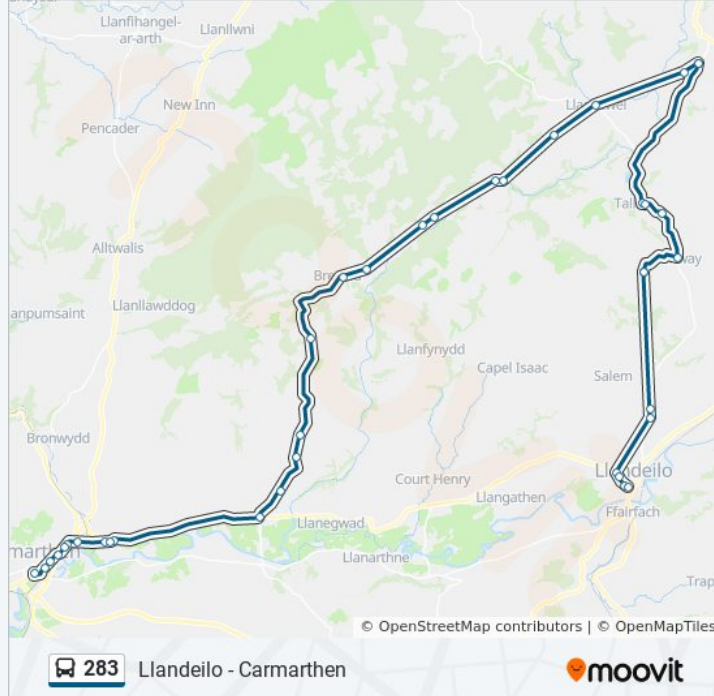

Bwlchgwyn, Brechfa

Nant-y-ffin, Nant-Y-Ffin

Bryncothi, Nant-Y-Ffin

Awelon, Abergorlech

Black Lion, Abergorlech

Troedyrhiw Shelter, Llansawell

Black Lion Hotel, Llansawell

Glanrannell Park Hotel, Crug-Y-Bar

Crugybar Community Centre, Crug-Y-Bar

Edwingsford Arms, Talley

Maesyceilyn, Talley

Bancelwydd, Talley

Capel Ebenezer, Halfway

Cwmdu Chapel, Cwmdu

Cwndu Inn, Cwmdu

Maplecrest, New Inn

Salem Turn, New Inn

Talley Turn, Llandeilo

Llandeilo White Hart Inn, Nantyrhibo

Lon Rhys, Llandeilo

Llandeilo Fire Station, Llandeilo

Athletic Club, Llandeilo

283 bus time schedules and route maps are available in an offline PDF at moovitapp.com. Use the [Moovit App](#) to see live bus times, train schedule or subway schedule, and step-by-step directions for all public transit in Wales.

[About Moovit](#) • [MaaS Solutions](#) • [Supported Countries](#) • [Mooviter Community](#)

© 2024 Moovit - All Rights Reserved

Check Live Arrival Times