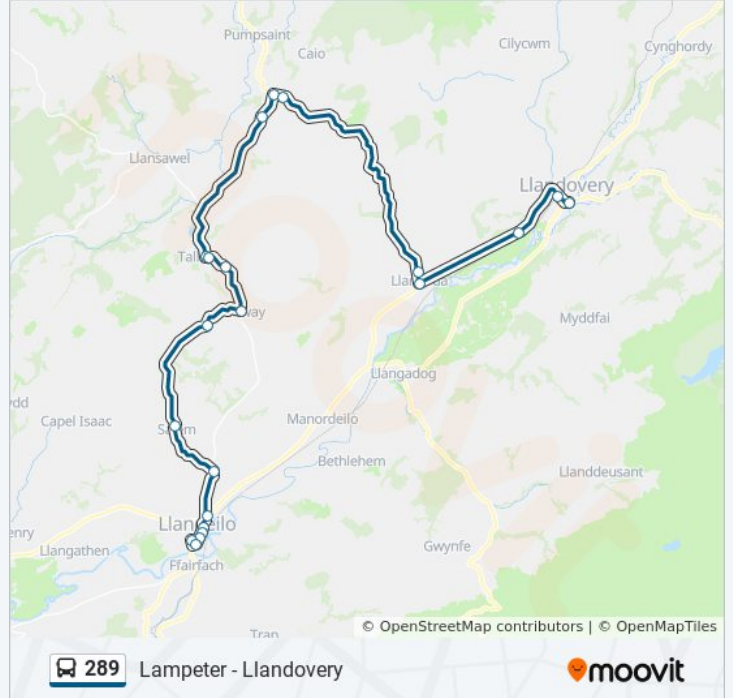

**Direction: Llandeilo**

21 stops

[VIEW LINE SCHEDULE](#)

- Llandovery Car Park, Llandovery
- Station, Llandovery
- Llwyn Brain, Ystrad
- Llanwrda School, Llanwrda
- Llanwrda Church, Llanwrda
- Caio Turn, Felin Newydd
- Bridgend Inn, Felin Newydd
- Crugybar Community Centre, Crug-Y-Bar
- Edwinsford Arms, Talley
- Maesycelyn, Talley
- Bancelwydd, Talley
- Capel Ebenezer, Halfway
- Cwmdu Chapel, Cwmdu
- Angel Inn, Salem
- Salem Turn, New Inn
- Talley Turn, Llandeilo
- Station Road, Llandeilo
- Ysgol Ganradd Llandeilo, Llandeilo
- Llandeilo Square, Llandeilo
- King Street, Llandeilo
- Athletic Club, Llandeilo

**289 bus Time Schedule**

Llandeilo Route Timetable:

Sunday	Not Operational
Monday	1:40 PM
Tuesday	Not Operational
Wednesday	Not Operational
Thursday	Not Operational
Friday	Not Operational
Saturday	Not Operational

**289 bus Info**

**Direction:** Llandeilo

**Stops:** 21

**Trip Duration:** 64 min

**Line Summary:**

**Direction: Llandovery**

19 stops

[VIEW LINE SCHEDULE](#)

**289 bus Info**

**Direction:** Llandovery

**Stops:** 19

**Trip Duration:** 66 min

**Line Summary:**