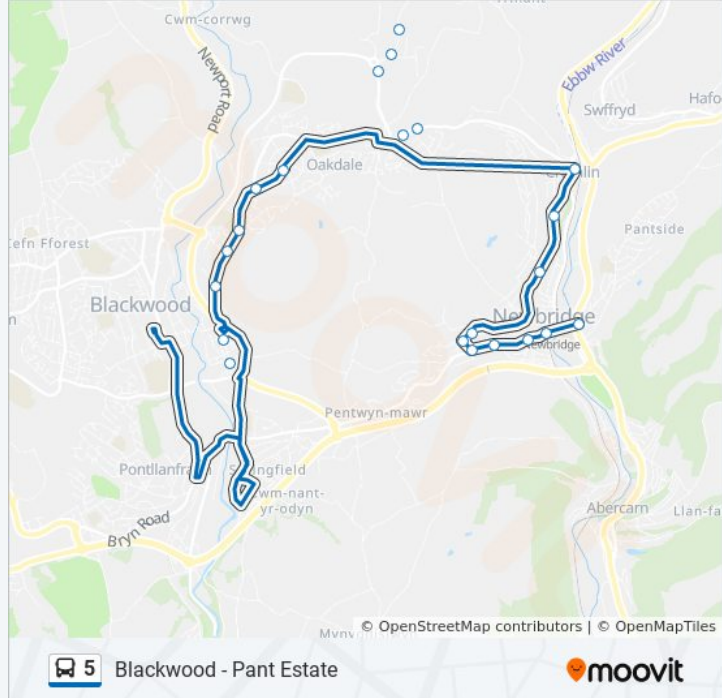

Woodside Drive, Newbridge

The Red Lion, Newbridge

Highfield Court, Newbridge

Newbridge Hotel, Newbridge

Co-Op, Newbridge

Pant Farm Close, Panside

5 bus time schedules and route maps are available in an offline PDF at moovitapp.com. Use the [Moovit App](#) to see live bus times, train schedule or subway schedule, and step-by-step directions for all public transit in Wales.

[About Moovit](#) · [MaaS Solutions](#) · [Supported Countries](#) · [Mooviter Community](#)

© 2024 Moovit - All Rights Reserved

Check Live Arrival Times