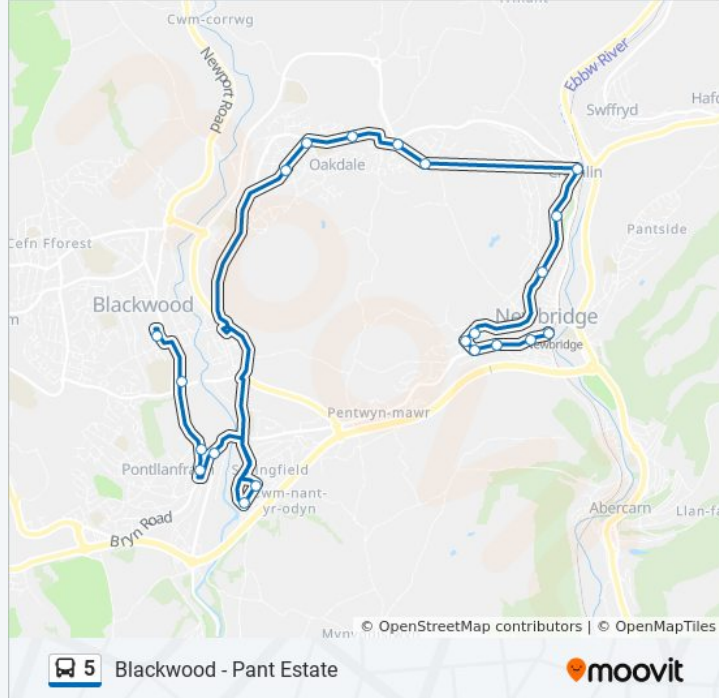

**5 bus Info**

**Direction:** Newbridge

**Stops:** 21

**Trip Duration:** 28 min

**Line Summary:**

The Square, Crumlin

Commercial Road, Crumlin

Ashfield Road Lane, Newbridge

Martins Field, Newbridge

Woodside Drive, Newbridge

The Red Lion, Newbridge

Highfield Court, Newbridge

Newbridge Hotel, Newbridge

Co-Op, Newbridge

**Direction: Panside**

24 stops

[VIEW LINE SCHEDULE](#)

Pleasant Close, Woodfieldside

Melrose House, Woodfieldside

Park View Bungalows, Penmaen

Oakdale Terrace, Penmaen

Post Office, Penmaen

St David`S Church, Oakdale

The Oakdale, Oakdale

**5 bus Info**

**Direction:** Panside

**Stops:** 24

**Trip Duration:** 33 min

**Line Summary:**

Woodside Drive, Newbridge

The Red Lion, Newbridge

Highfield Court, Newbridge